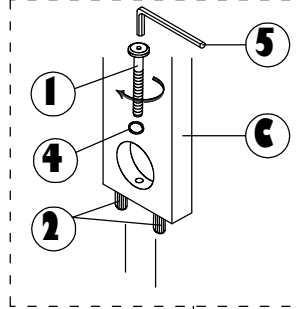

ASSEMBLY INSTRUCTION

Read this instruction carefully. Remove all wrapping material, staples and straps from the carton.

See hardware and furniture part list

For guidance. Be sure you have all wooden furniture parts on a clean and flat soft surface, such as a carpet or rug, to prevent from being scratched. Follow the figure to start assembling.

CAUTION :

1. Do not FULLY - TIGHTEN the nut or screw untill all is ready to assemble.
2. Do not OVER - TIGHTEN the nut or screw to avoid causing damages to the thread.
3. Keep all hardware part out reach of children.

NO	PART LIST	QTY
A	BACK REST	1 PC
B	FRONT LEG	1 PC
C	SIDE RAIL	2 PCS
D	CUSHION SEAT	1 PC

NO	DESCRIPTION	QTY
1	JCBC SCREW M6 X 50MM	6 PCS
2	WOOD DOWEL Ø8 x 30MM	4 PCS
3	CSK SCREW M4 x 30MM	3 PCS
4	SPRNG WASHER M6	6 PCS
5	M4 ALLEN KEY	1 PC

STEP 1