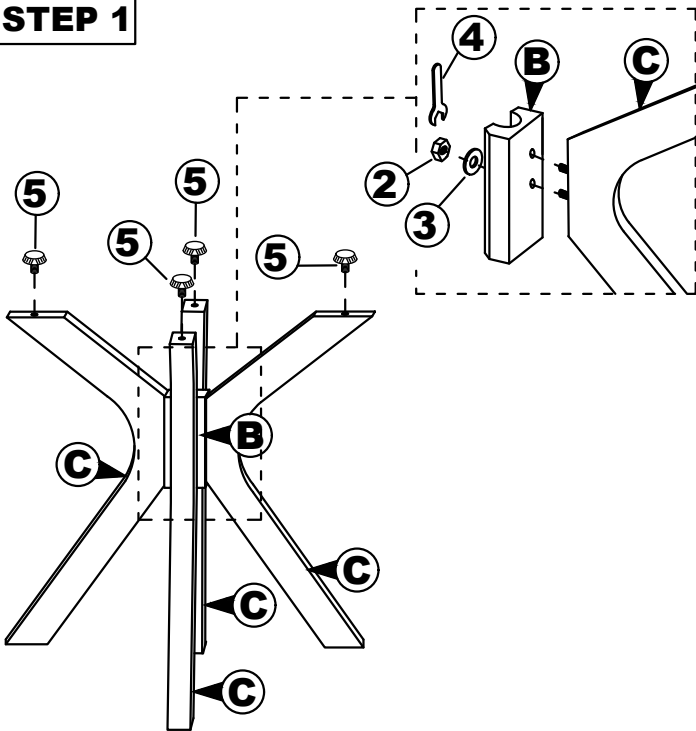

ASSEMBLY INSTRUCTION

Read this instruction carefully. Remove all wrapping material, staples and straps from the carton. See hardware and furniture part list For guidance. Be sure you have all wooden furniture parts on a clean and flat soft surface, such as a carpet or rug, to prevent from being scratched. Follow the figure to start assembling.

CAUTION :

1. Do not FULLY - TIGHTEN the nut or screw until all is ready to assemble.
2. Do not OVER - TIGHTEN the nut or screw to avoid causing damages to the thread.
3. Keep all hardware part out reach of children.

NO	PART LIST	QTY
A	TABLE TOP	1 PC
B	PEDESTAL TABLE CENTER	1 PC
C	PEDESTAL LEGS	4 PCS
D	CROSS BAR 'X'	2 PCS

NO	DESCRIPTION	QTY
1	CSK SCREW M4 X 30MM	16 PCS
2	HEX. NUT	8 PCS
3	FLAT WASHER	8 PCS
4	SPANNAR	1 PC
5	ADJUSTER	4 PCS

STEP 1