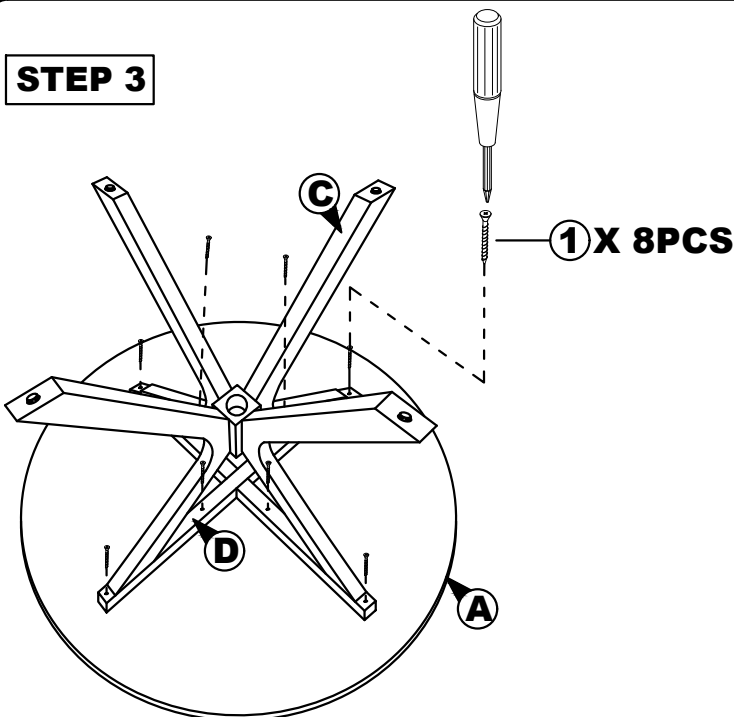

CAUTION :

1. Do not FULLY - TIGHTEN the nut or screw until all is ready to assemble.
2. Do not OVER - TIGHTEN the nut or screw to avoid causing damages to the thread.
3. Keep all hardware part out reach of children.

NO	PART LIST	QTY
A	TABLE TOP	1 PC
B	PEDESTAL TABLE CENTER	1 PC
C	PEDESTAL LEGS	4 PCS
D	CROSS BAR 'X'	2 PCS

NO	DESCRIPTION	QTY
1	CSK SCREW M4 X 30MM 	16 PCS
2	HEX. NUT 	8 PCS
3	FLAT WASHER 	8 PCS
4	SPANNAR 	1 PC
5	ADJUSTER 	4 PCS

STEP 1

STEP 2

STEP 3

STEP 4

COMPELETE
ASSEMBLE