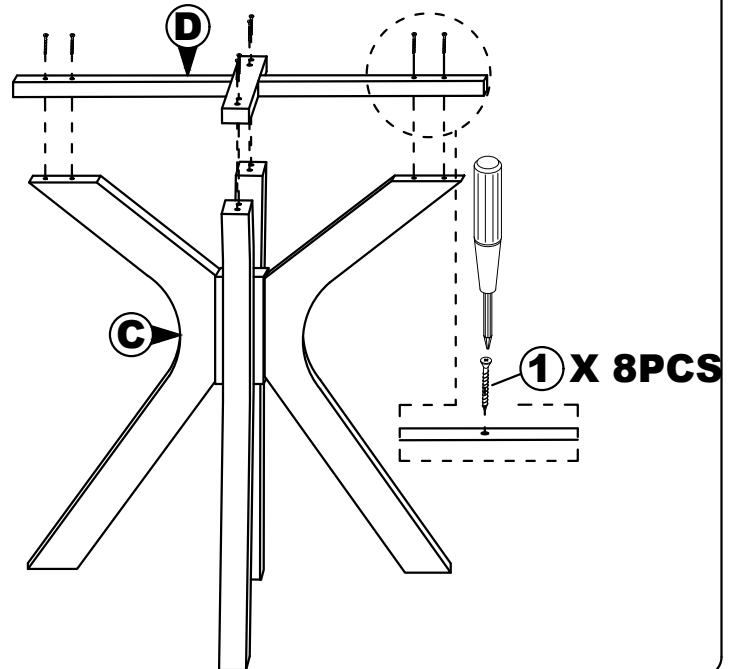

ASSEMBLY INSTRUCTION

Read this instruction carefully. Remove all wrapping material, staples and straps from the carton. See hardware and furniture part list For guidance. Be sure you have all wooden furniture parts on a clean and flat soft surface, such as a carpet or rug, to prevent from being scratched. Follow the figure to start assembling.

CAUTION :

1. Do not FULLY - TIGHTEN the nut or screw until all is ready to assemble.
2. Do not OVER - TIGHTEN the nut or screw to avoid causing damages to the thread.
3. Keep all hardware part out reach of children.

NO	PART LIST	QTY
A	TABLE TOP	1 PC
B	PEDESTAL TABLE CENTER	1 PC
C	PEDESTAL LEGS	4 PCS
D	CROSS BAR 'X'	2 PCS

NO	DESCRIPTION	QTY
1	CSK SCREW M4 X 30MM	16 PCS
2	HEX. NUT	8 PCS
3	FLAT WASHER	8 PCS
4	SPANNAR	1 PC
5	ADJUSTER	4 PCS

STEP 1

STEP 2

STEP 3

STEP 4

COMPELETE
ASSEMBLE