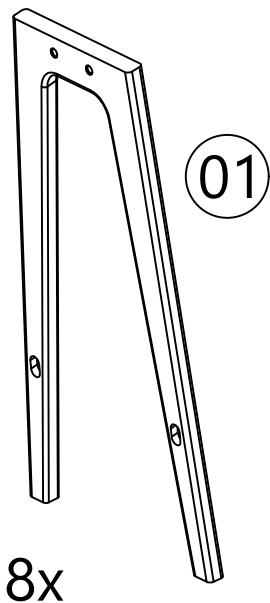

IF YOUR ORDER IS NOT PERFECT, OR IF YOU WOULD LIKE ANY
ASSISTANCE; PLEASE FEEL FREE TO CONTACT US.

COUNTER STOOL TABOURET DE COMPTOIR TABURETE DE MOSTRADOR

⚠ WARNING:

CHOKING HAZARD
Small Parts
Not for children under 3 years.
To be Assembled by an Adult

Not Included
Non Inclus
No Incluido

100%

HW21422 (4*30mm)

16x

HW20611 (3* ϕ 20mm)