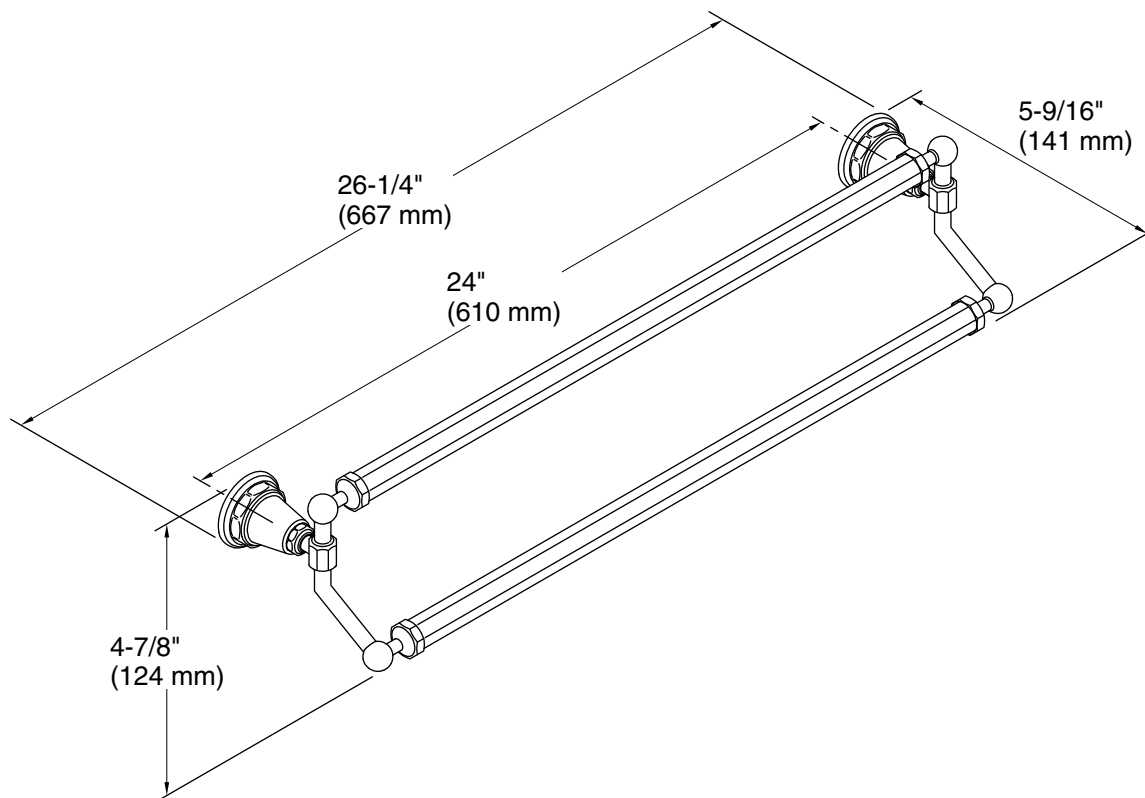

Technical Information

All product dimensions are nominal.

Material: Brass, Zinc

Notes

Install this product according to the installation guide.

CAUTION: Risk of personal injury. Do not install this product in any area where it is likely to be used inadvertently as a grab bar or support bar. This product is not designed or intended for use as a grab bar or support bar.