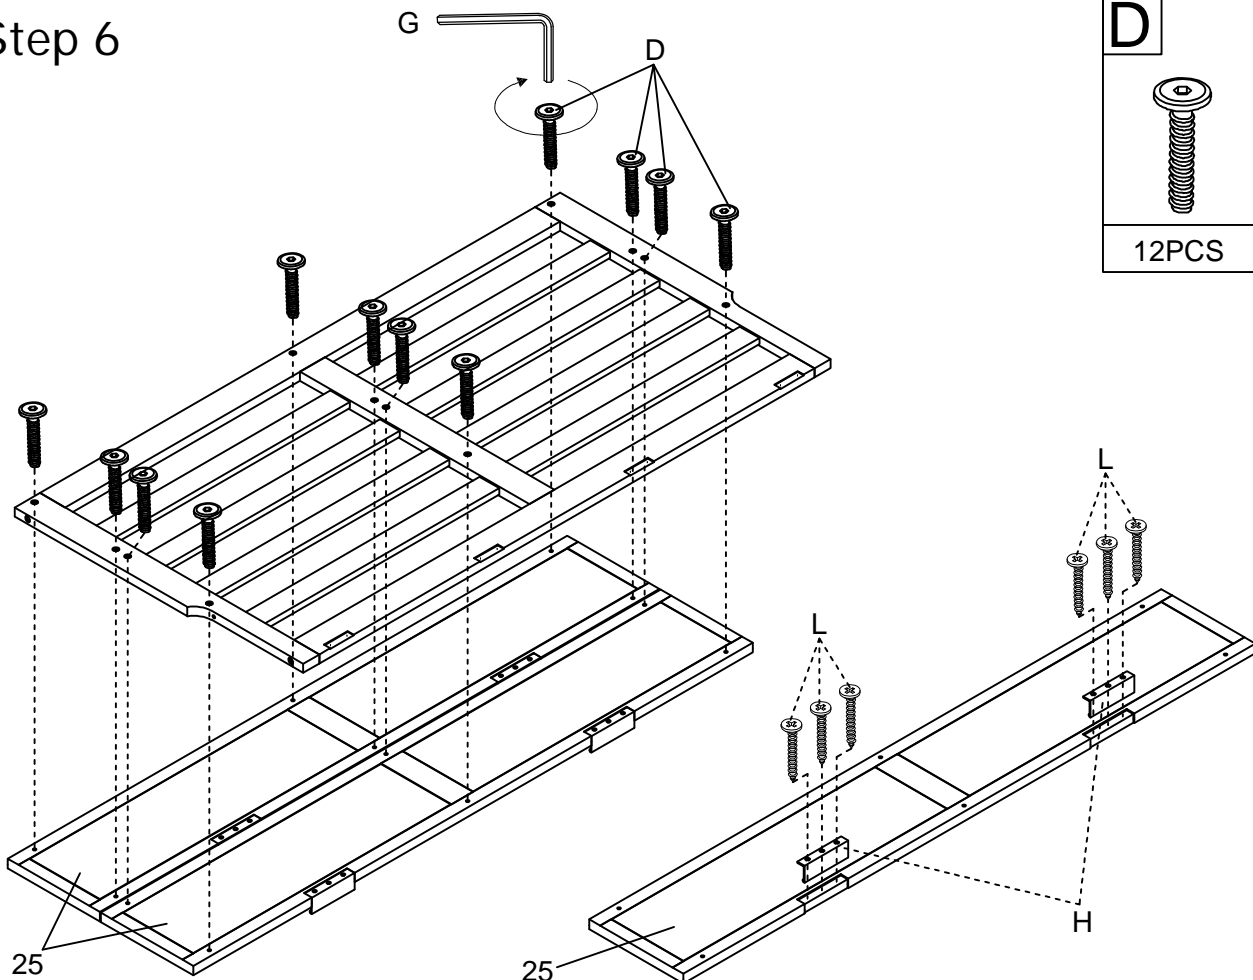

Step 5

E	F
2PCS	2PCS

Step 6

D	H
12PCS	4PCS
L	
12PCS