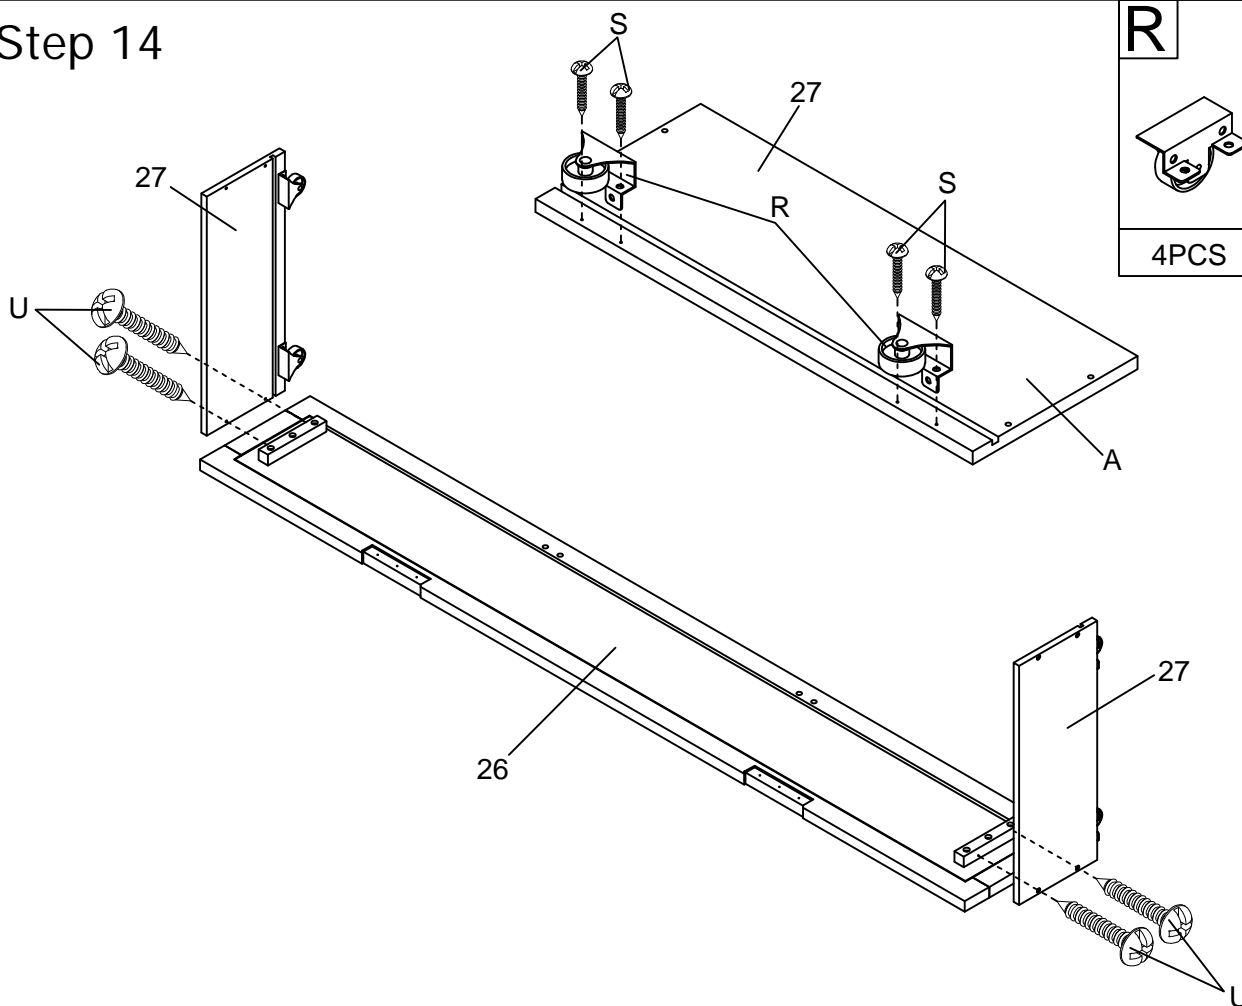

Hardware Lists

A1  Ø10*30mm Wood dowel (16pcs)	A2  Ø8*20mm Wood dowel (8pcs)	B  Ø1/4*60mm Hex-Head bolt (6pcs)
C  Ø1/4"*9.5*12mm Horizontal-Hole bolt (6pcs)	D  Ø1/4*30mm Hex-Head bolt (24pcs)	E  Ø6*60mm Hex-Head screw (2pcs)
F  Ø6*90mm Hex-Head screw (6pcs)	G  K4mm Allen key (2pcs)	H  Knob (8pcs)
I  Cross Hinge (3pcs)	J  Ø3.5*20mm Wood screws (12pcs)	K  Ø4*35mm Wood screws (15pcs)
L  Ø3.5*15mm Wood screws (106pcs)	M1  Leaf Hinge (8pcs)	M2  Leaf Hinge (4pcs)
N  Ø3.5*15mm Wood screws (54pcs)	O  Ø17,Ø6.5*5mm Plastic Temple (2pcs)	P1  90 Degree Hinges With Lock (1pc)
P2  90 Degree Hinges Do Not Lock (1pc)	Q  Ø15*280mm Ty Slightly (2pcs)	R  Drawer Wheels (4pcs)
S  Ø3*10mm Wood screws (8pcs)	T  Duckle Lock (2pcs)	U  Ø4*25mm Wood screws (8pcs)
V  Ø4*50mm Wood screws (4pcs)	W  Ø9.5*10mm Plastic Canopy (4pcs)	X  Electrical Outlet (1pc)
32 		

Step 12

M1
4PCS
L
24PCS

Step 13

T	L
2PCS	8PCS

Step 14

R	S
4PCS	8PCS
	U
	4PCS

Step 15

A2