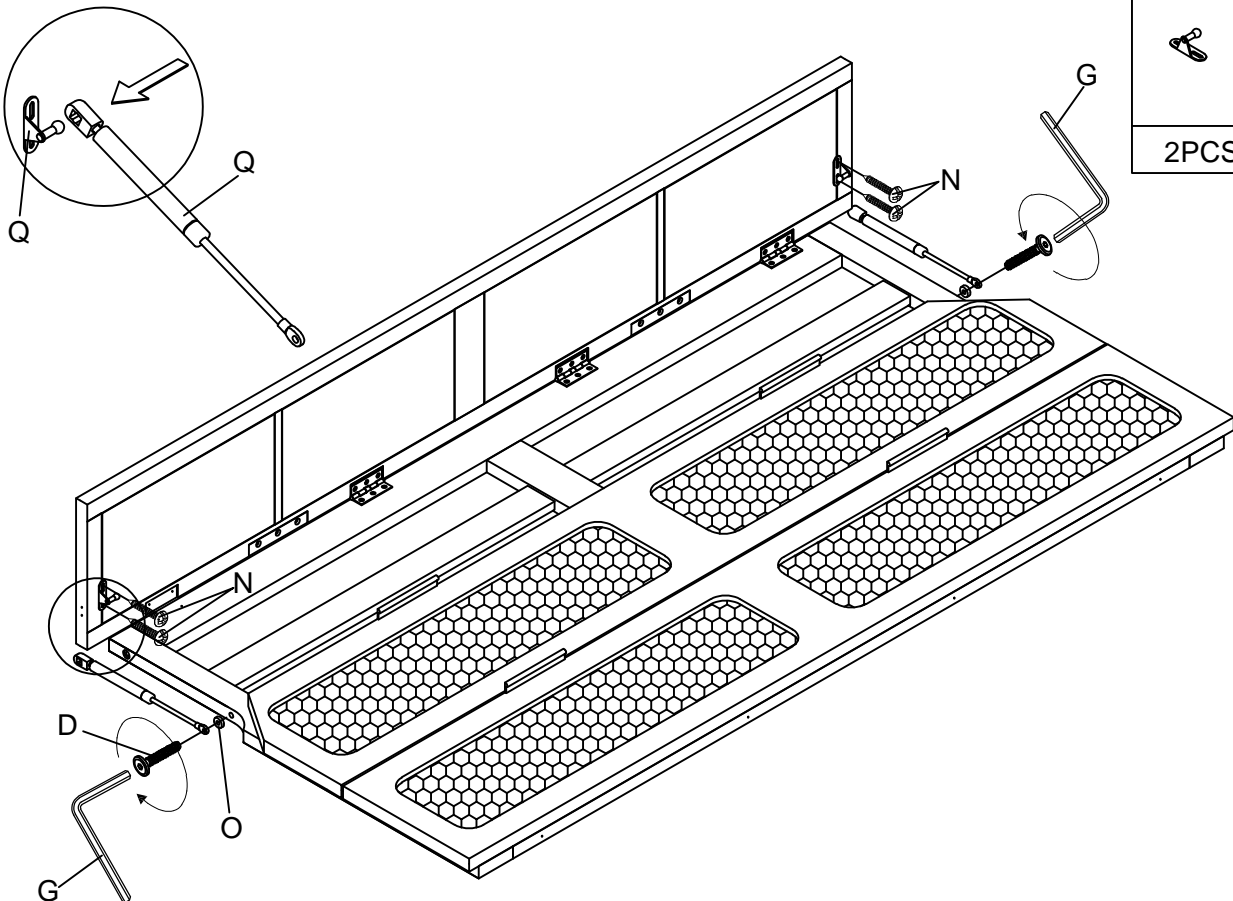

Hardware Lists

A1  Ø10*30mm Wood dowel (16pcs)	A2  Ø8*20mm Wood dowel (8pcs)	B  Ø1/4*60mm Hex-Head bolt (6pcs)
C  Ø1/4"*9.5*12mm Horizontal-Hole bolt (6pcs)	D  Ø1/4*30mm Hex-Head bolt (24pcs)	E  Ø6*60mm Hex-Head screw (2pcs)
F  Ø6*90mm Hex-Head screw (6pcs)	G  K4mm Allen key (2pcs)	H  Knob (8pcs)
I  Cross Hinge (3pcs)	J  Ø3.5*20mm Wood screws (12pcs)	K  Ø4*35mm Wood screws (15pcs)
L  Ø3.5*15mm Wood screws (106pcs)	M1  Leaf Hinge (8pcs)	M2  Leaf Hinge (4pcs)
N  Ø3.5*15mm Wood screws (54pcs)	O  Ø17,Ø6.5*5mm Plastic Temple (2pcs)	P1  90 Degree Hinges With Lock (1pc)
P2  90 Degree Hinges Do Not Lock (1pc)	Q  Ø15*280mm Ty Slightly (2pcs)	R  Drawer Wheels (4pcs)
S  Ø3*10mm Wood screws (8pcs)	T  Duckle Lock (2pcs)	U  Ø4*25mm Wood screws (8pcs)
V  Ø4*50mm Wood screws (4pcs)	W  Ø9.5*10mm Plastic Canopy (4pcs)	X  Electrical Outlet (1pc)
32 		

Step 5

E	F
	
2PCS	2PCS

Step 6

D	H
	
12PCS	4PCS
L	
	
12PCS	

Step 7

H	L
2PCS	30PCS
M1	
4PCS	

Step 8

Q	O
2PCS	2PCS
D	
2PCS	
N	
4PCS	