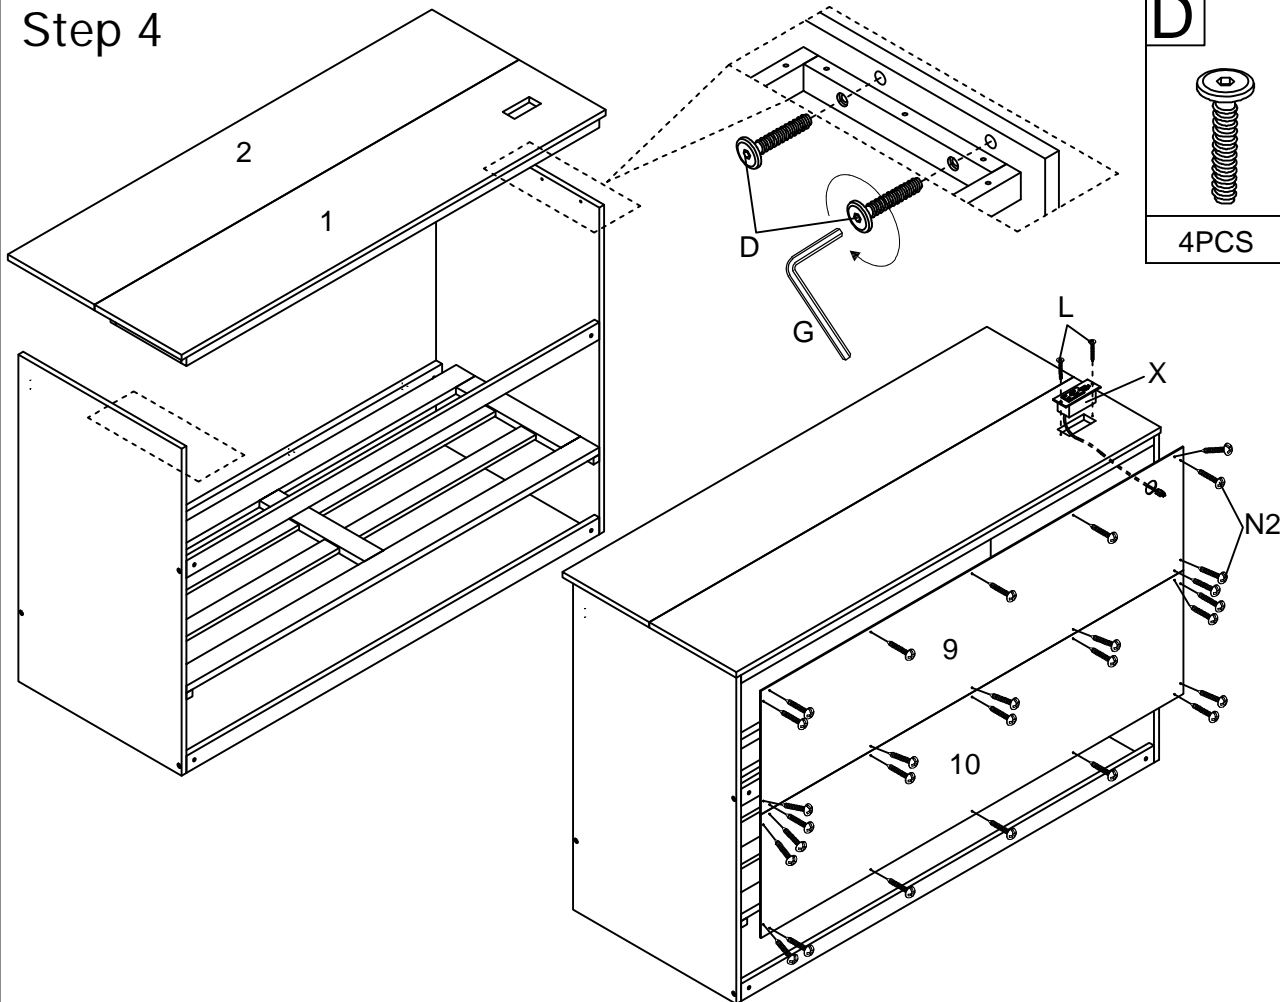

Hardware Lists

A1  Ø10*30mm Wood dowel (16pcs)	A2  Ø8*20mm Wood dowel (8pcs)	B  Ø1/4*60mm Hex-Head bolt (6pcs)
C  Ø1/4"*9.5*12mm Horizontal-Hole bolt (6pcs)	D  Ø1/4*30mm Hex-Head bolt (24pcs)	E  Ø6*60mm Hex-Head screw (2pcs)
F  Ø6*90mm Hex-Head screw (6pcs)	G  K4mm Allen key (2pcs)	H  Knob (8pcs)
I  Cross Hinge (3pcs)	J  Ø3.5*20mm Wood screws (12pcs)	K  Ø4*35mm Wood screws (15pcs)
L  Ø3.5*15mm Wood screws (106pcs)	M1  Leaf Hinge (8pcs)	M2  Leaf Hinge (4pcs)
N  Ø3.5*15mm Wood screws (54pcs)	O  Ø17,Ø6.5*5mm Plastic Temple (2pcs)	P1  90 Degree Hinges With Lock (1pc)
P2  90 Degree Hinges Do Not Lock (1pc)	Q  Ø15*280mm Ty Slightly (2pcs)	R  Drawer Wheels (4pcs)
S  Ø3*10mm Wood screws (8pcs)	T  Duckle Lock (2pcs)	U  Ø4*25mm Wood screws (8pcs)
V  Ø4*50mm Wood screws (4pcs)	W  Ø9.5*10mm Plastic Canopy (4pcs)	X  Electrical Outlet (1pc)
32 		

Step 1

K	M2
	
10PCS	4PCS
	L
	
	12PCS

Step 2

A1	B
	
16PCS	6PCS
	C
	
	6PCS
	D
	
	6PCS

Step 3

I	J
	
3PCS	12PCS
K	
	
6PCS	

Step 4

D	N
	
4PCS	28PCS
X	
	
1PC	
L	
	
2PCS	