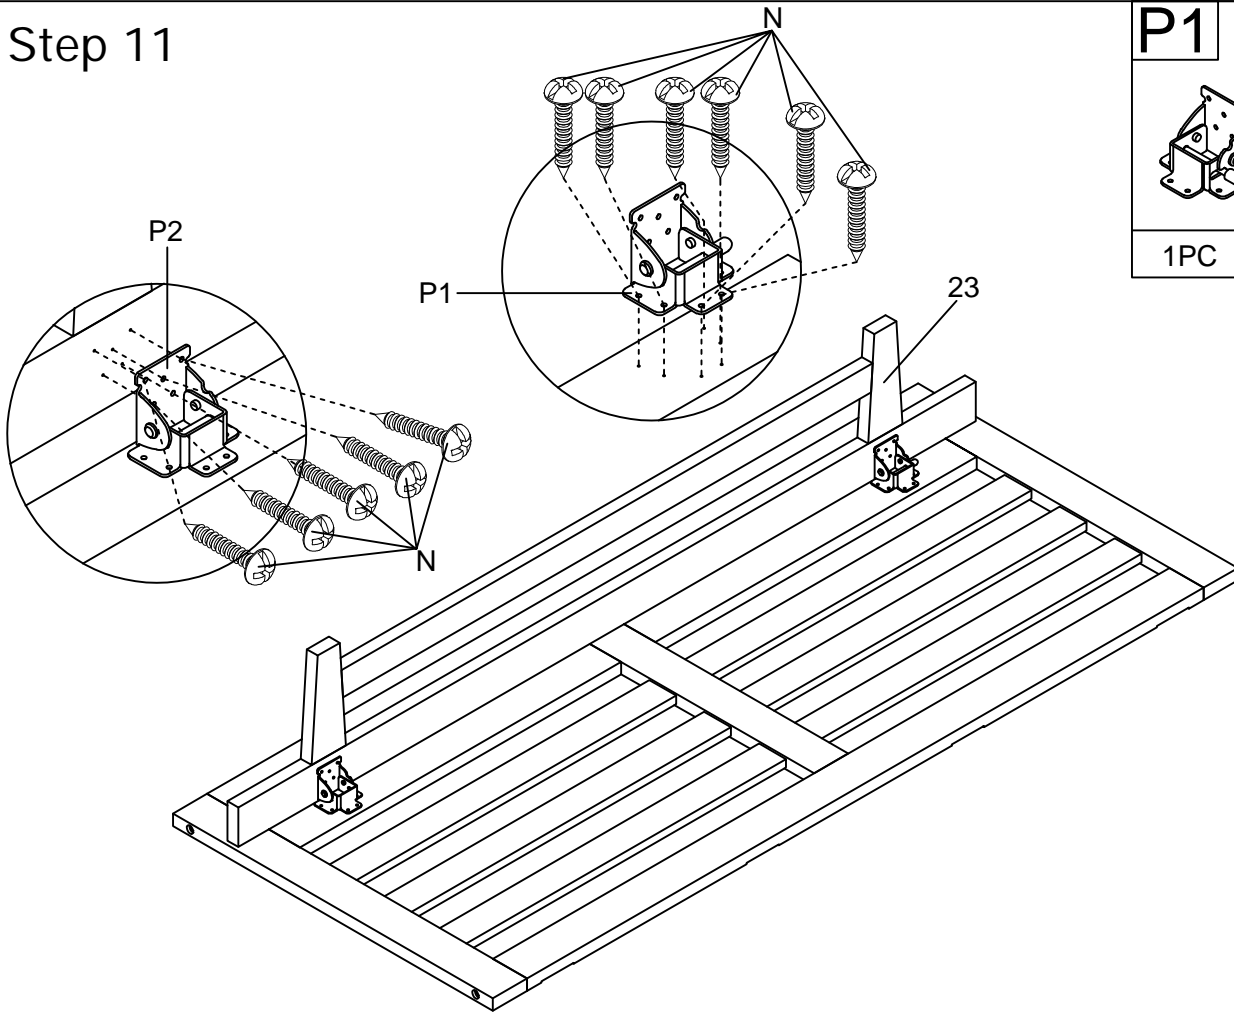

Hardware Lists

A1  Ø10*30mm Wood dowel (16pcs)	A2  Ø8*20mm Wood dowel (8pcs)	B  Ø1/4*60mm Hex-Head bolt (6pcs)
C  Ø1/4"*9.5*12mm Horizontal-Hole bolt (6pcs)	D  Ø1/4*30mm Hex-Head bolt (24pcs)	E  Ø6*60mm Hex-Head screw (2pcs)
F  Ø6*90mm Hex-Head screw (6pcs)	G  K4mm Allen key (2pcs)	H  Knob (8pcs)
I  Cross Hinge (3pcs)	J  Ø3.5*20mm Wood screws (12pcs)	K  Ø4*35mm Wood screws (15pcs)
L  Ø3.5*15mm Wood screws (106pcs)	M1  Leaf Hinge (8pcs)	M2  Leaf Hinge (4pcs)
N  Ø3.5*15mm Wood screws (54pcs)	O  Ø17,Ø6.5*5mm Plastic Temple (2pcs)	P1  90 Degree Hinges With Lock (1pc)
P2  90 Degree Hinges Do Not Lock (1pc)	Q  Ø15*280mm Ty Slightly (2pcs)	R  Drawer Wheels (4pcs)
S  Ø3*10mm Wood screws (8pcs)	T  Duckle Lock (2pcs)	U  Ø4*25mm Wood screws (8pcs)
V  Ø4*50mm Wood screws (4pcs)	W  Ø9.5*10mm Plastic Canopy (4pcs)	X  Electrical Outlet (1pc)
32 		

Step 9

L

12PCS

Step 10

F

4PCS

Step 11

P1	P2
1PC	1PC
N	
22PCS	