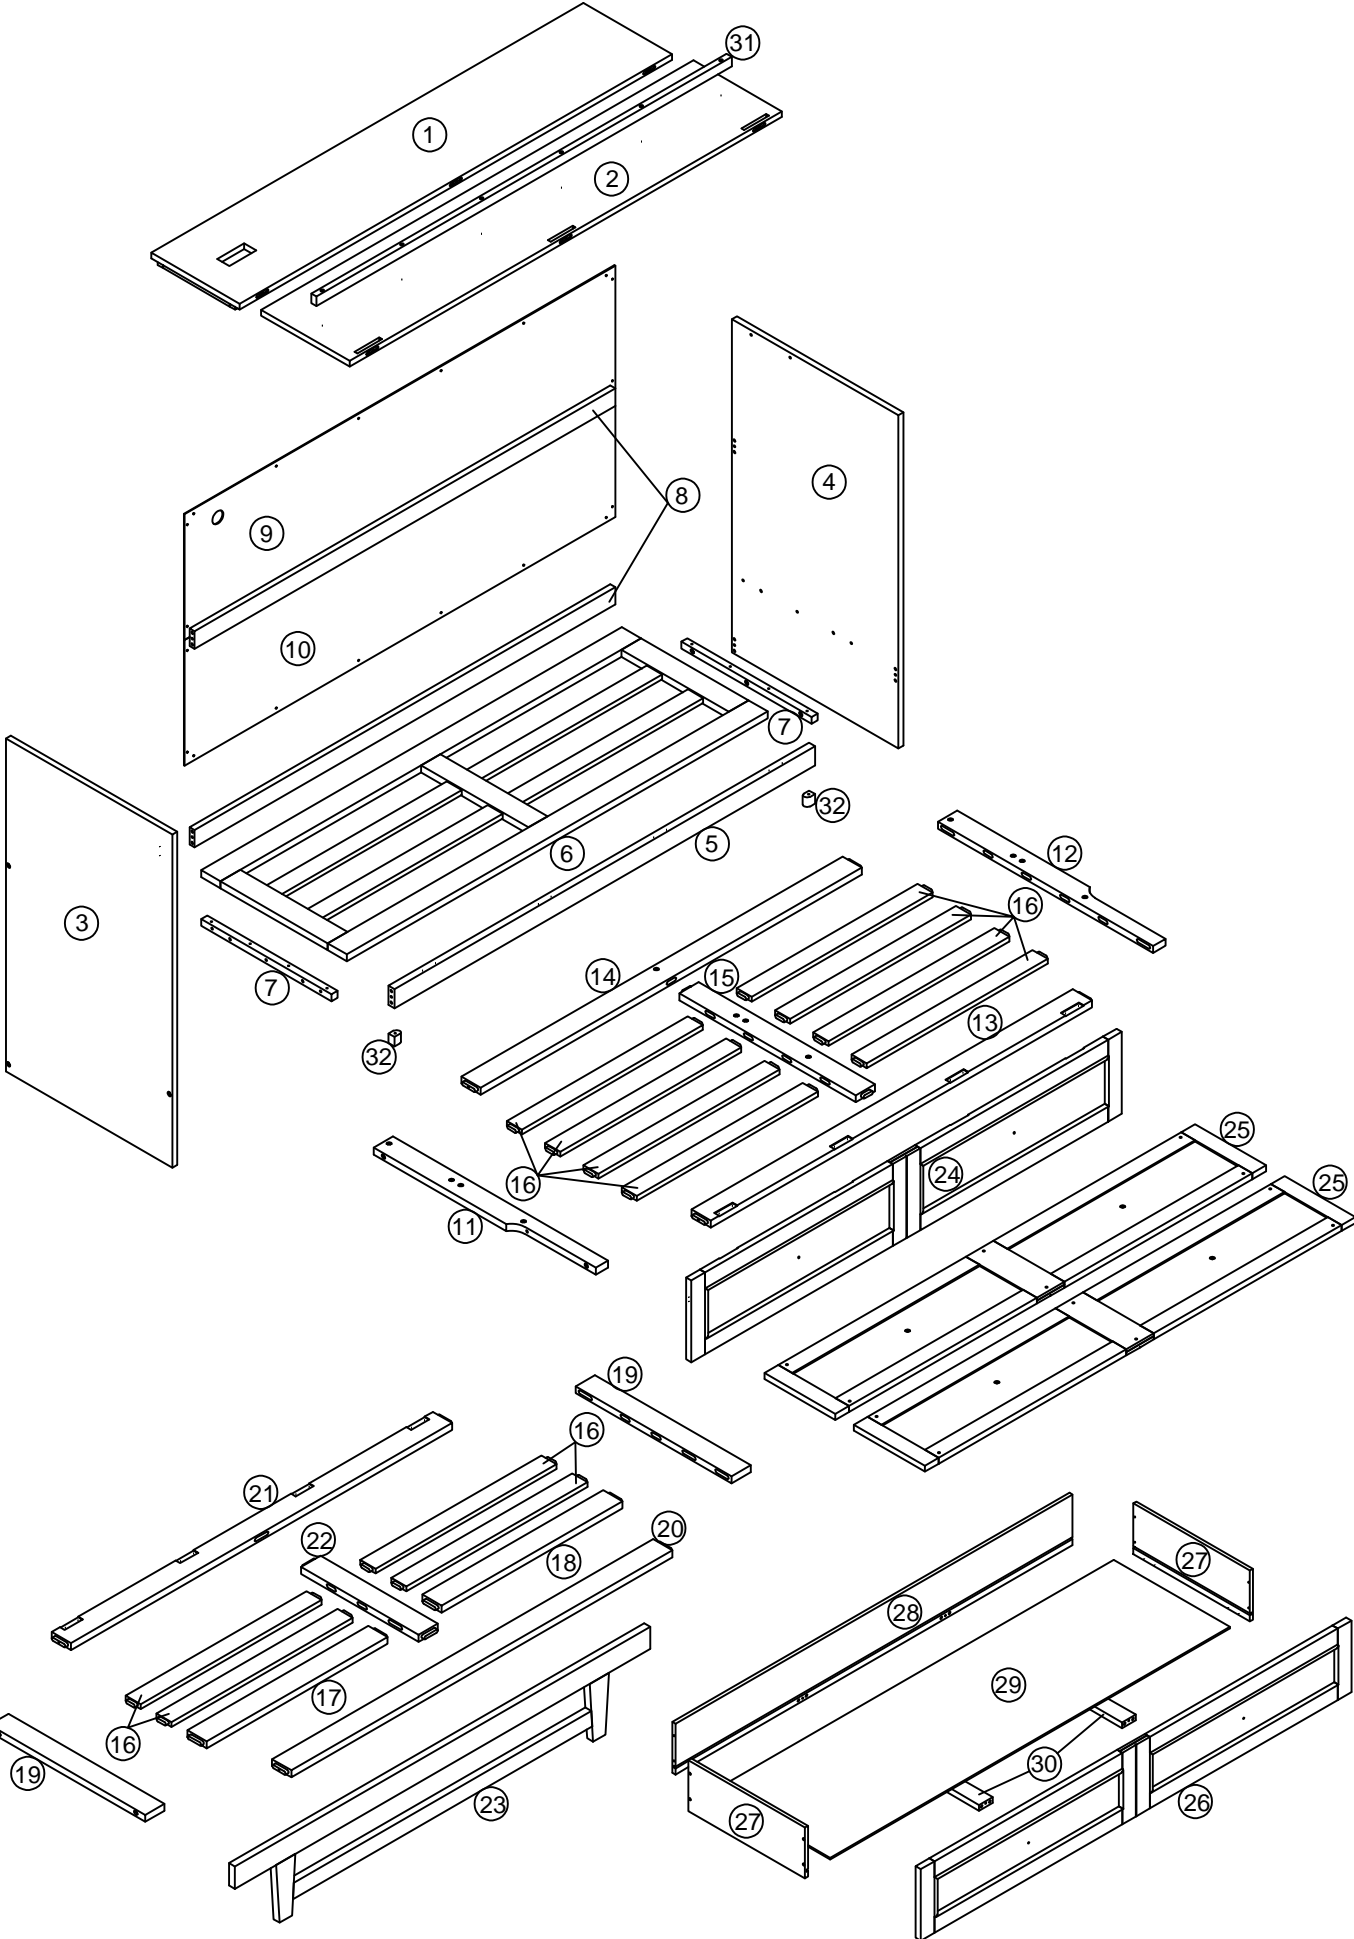

ASSEMBLY INSTRUCTIONS

Detail View

Part Lists

6

1pc

7

2pcs

9

1pc

Part Lists

1  1pc	2  1pc	5  1pc
8  Back Rail-2pcs	13  1pc	14  1pc
20  1pc	21  1pc	24  1pc
25  Panel-2pcs	27  Panel-2pcs	28  1pc
30  Support rail-2pcs	31  1pc	

Part Lists

3  1pc	4  1pc	11  1pc
12  1pc	15  1pc	16  Slat-12pcs
17  1pc	18  1pc	19  2pcs
22  1pc		

Hardware Lists

A1  Ø10*30mm Wood dowel (16pcs)	A2  Ø8*20mm Wood dowel (8pcs)	B  Ø1/4*60mm Hex-Head bolt (6pcs)
C  Ø1/4"*9.5*12mm Horizontal-Hole bolt (6pcs)	D  Ø1/4*30mm Hex-Head bolt (24pcs)	E  Ø6*60mm Hex-Head screw (2pcs)
F  Ø6*90mm Hex-Head screw (6pcs)	G  K4mm Allen key (2pcs)	H  Knob (8pcs)
I  Cross Hinge (3pcs)	J  Ø3.5*20mm Wood screws (12pcs)	K  Ø4*35mm Wood screws (15pcs)
L  Ø3.5*15mm Wood screws (106pcs)	M1  Leaf Hinge (8pcs)	M2  Leaf Hinge (4pcs)
N  Ø3.5*15mm Wood screws (54pcs)	O  Ø17,Ø6.5*5mm Plastic Temple (2pcs)	P1  90 Degree Hinges With Lock (1pc)
P2  90 Degree Hinges Do Not Lock (1pc)	Q  Ø15*280mm Ty Slightly (2pcs)	R  Drawer Wheels (4pcs)
S  Ø3*10mm Wood screws (8pcs)	T  Duckle Lock (2pcs)	U  Ø4*25mm Wood screws (8pcs)
V  Ø4*50mm Wood screws (4pcs)	W  Ø9.5*10mm Plastic Canopy (4pcs)	X  Electrical Outlet (1pc)
32 		