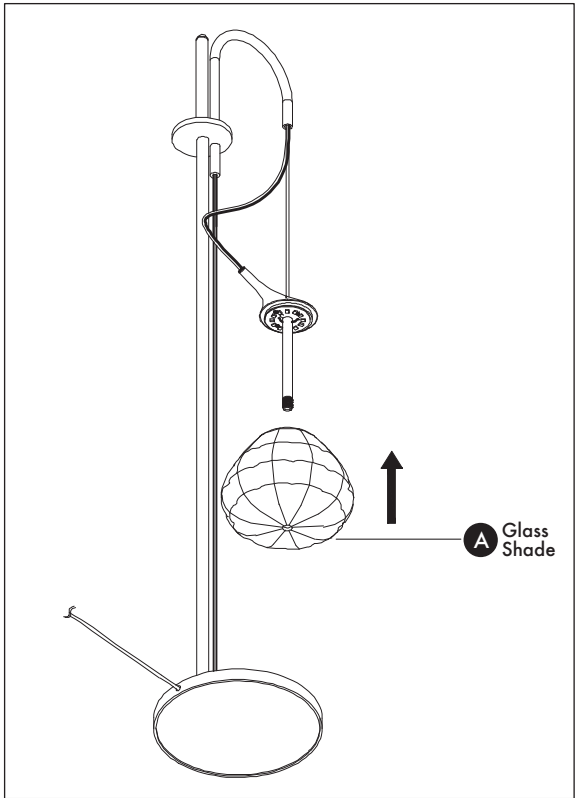

Installation Guide

LED INFO & WARNINGS

- Please read and comprehend the entire manual before attempting to assemble, operate, or install the product.
- Make sure that you have all necessary parts by checking the parts list. If any part is missing or damaged, please contact **VONN Lighting Customer Service at 888-604-8666** for a replacement.
- All parts must be used as indicated in these instructions. Do not substitute any parts, leave parts out, or use any parts that are worn or broken.
- Inspect the LED fixture prior to installation to make sure that it has not been damaged during shipping.
- Please handle the LED light with care when unpacking. Do not apply pressure to the LED's, do not open any factory sealed compartments, and do not touch the LEDs with your hands.

VONN Lighting
Model: VAT6221

Parts List

- A. Glass Shade x 1
- B. Glass Lock x 1

Fixture Diagram

Operating Instructions

Guide d'installation

VONN

LED INFORMATIONS ET MISE EN GARDE

VONN Lighting
Modèle: VAT6221

Liste des pièces

- A. Abat-jour en verre x 1
B. Verrouillage en verre x 1

Schéma de montage du luminaire

VONN

Mode d'emploi

VONN