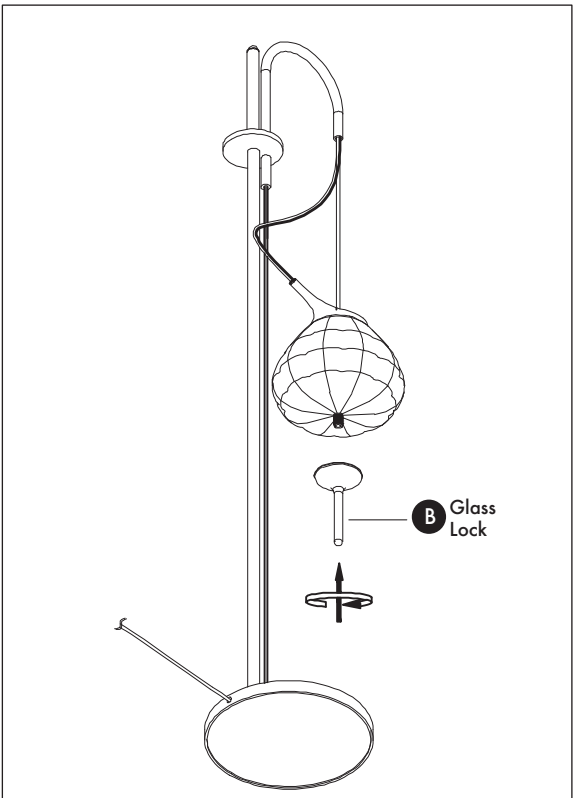

Installation Guide

LED INFO & WARNINGS

- Please read and comprehend the entire manual before attempting to assemble, operate, or install the product.
- Make sure that you have all necessary parts by checking the parts list. If any part is missing or damaged, please contact **VONN Lighting Customer Service at 888-604-8666** for a replacement.
- All parts must be used as indicated in these instructions. Do not substitute any parts, leave parts out, or use any parts that are worn or broken.
- Inspect the LED fixture prior to installation to make sure that it has not been damaged during shipping.
- Please handle the LED light with care when unpacking. Do not apply pressure to the LED's, do not open any factory sealed compartments, and do not touch the LEDs with your hands.

VONN Lighting
Model: VAT6221

Parts List

- A. Glass Shade x 1
- B. Glass Lock x 1

Fixture Diagram

Operating Instructions

Guide d'installation

VONN

LED INFORMATIONS ET MISE EN GARDE

VONN Lighting
Modèle: VAT6221

Liste des pièces

- A. Abat-jour en verre x 1
B. Verrouillage en verre x 1

Schéma de montage du luminaire

VONN

Mode d'emploi

VONN