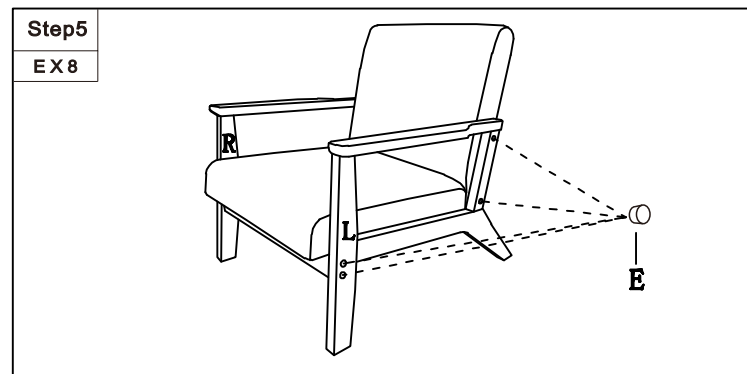

Product Name	Accent Chair Living Room Upholstered Gray Armchair
SKU #	WHIF1796

A		1
B		1
C		2
D		1
E		8
F		10
G		2
H		4
I		1
J		1

WARNING: *DO NOT STAND ON THE CHAIR *THIS CHAIR IS DESIGNED TO SEAT ONE PERSON ONLY
 *DO NOT USE THE CHAIR UNLESS ALL THE BOLTS AND SCREWS ARE FINALLY TIGHTENED
 *AT LEAST EVERY FOUR MONTHS, PLEASE CHECK ALL BOLTS AND SCREWS TO MAKE SURE THEY ARE SECURELY TIGHTENED
 *IF ANY PARTS ARE MISSING, BROKEN, DAMAGED, OR WORN, STOP USING THIS PRODUCT IMMEDIATELY UNTIL REPAIRS ARE MADE
 *FAILURE TO FOLLOW THESE WARNINGS COULD RESULT IN SERIOUS INJURY