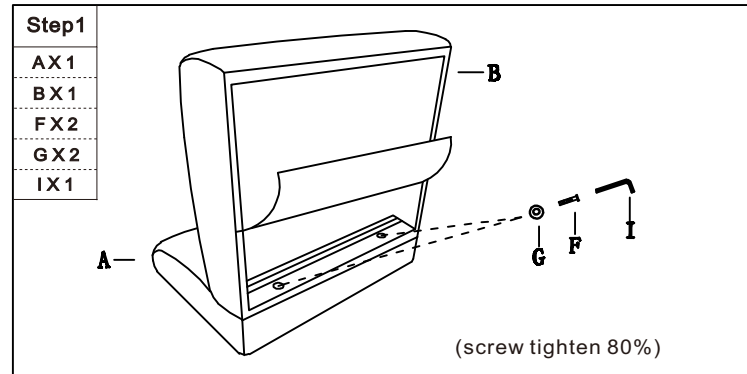

Product Name	Accent Chair Living Room Upholstered Gray Armchair
SKU #	WHIF1796

A		1
B		1
C		2
D		1
E		8
F		10
G		2
H		4
I		1
J		1

WARNING: *DO NOT STAND ON THE CHAIR *THIS CHAIR IS DESIGNED TO SEAT ONE PERSON ONLY
 *DO NOT USE THE CHAIR UNLESS ALL THE BOLTS AND SCREWS ARE FINALLY TIGHTENED
 *AT LEAST EVERY FOUR MONTHS, PLEASE CHECK ALL BOLTS AND SCREWS TO MAKE SURE THEY ARE SECURELY TIGHTENED
 *IF ANY PARTS ARE MISSING, BROKEN, DAMAGED, OR WORN, STOP USING THIS PRODUCT IMMEDIATELY UNTIL REPAIRS ARE MADE
 *FAILURE TO FOLLOW THESE WARNINGS COULD RESULT IN SERIOUS INJURY