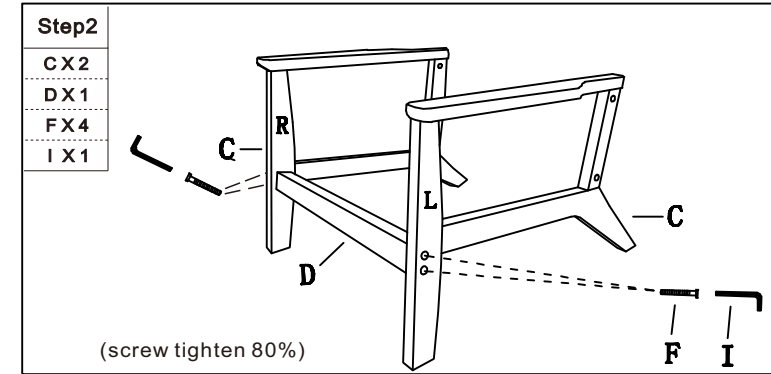

Product Name	Accent Chair Living Room Upholstered Gray Armchair
SKU #	WHIF1796

A		1
B		1
C		2
D		1
E		8
F		10
G		2
H		4
I		1
J		1

WARNING: *DO NOT STAND ON THE CHAIR *THIS CHAIR IS DESIGNED TO SEAT ONE PERSON ONLY
 *DO NOT USE THE CHAIR UNLESS ALL THE BOLTS AND SCREWS ARE FINALLY TIGHTENED
 *AT LEAST EVERY FOUR MONTHS, PLEASE CHECK ALL BOLTS AND SCREWS TO MAKE SURE THEY ARE SECURELY TIGHTENED
 *IF ANY PARTS ARE MISSING, BROKEN, DAMAGED, OR WORN, STOP USING THIS PRODUCT IMMEDIATELY UNTIL REPAIRS ARE MADE
 *FAILURE TO FOLLOW THESE WARNINGS COULD RESULT IN SERIOUS INJURY