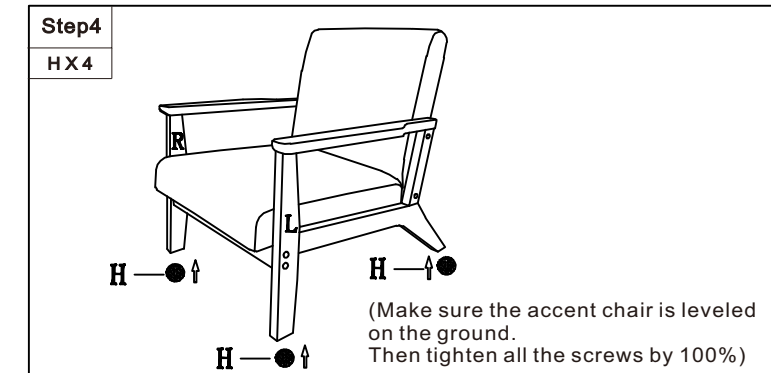

Product Name	Accent Chair Living Room Upholstered Gray Armchair
SKU #	WHIF1796

A		1
B		1
C		2
D		1
E		8
F		10
G		2
H		4
I		1
J		1

WARNING: *DO NOT STAND ON THE CHAIR *THIS CHAIR IS DESIGNED TO SEAT ONE PERSON ONLY
 *DO NOT USE THE CHAIR UNLESS ALL THE BOLTS AND SCREWS ARE FINALLY TIGHTENED
 *AT LEAST EVERY FOUR MONTHS, PLEASE CHECK ALL BOLTS AND SCREWS TO MAKE SURE THEY ARE SECURELY TIGHTENED
 *IF ANY PARTS ARE MISSING, BROKEN, DAMAGED, OR WORN, STOP USING THIS PRODUCT IMMEDIATELY UNTIL REPAIRS ARE MADE
 *FAILURE TO FOLLOW THESE WARNINGS COULD RESULT IN SERIOUS INJURY