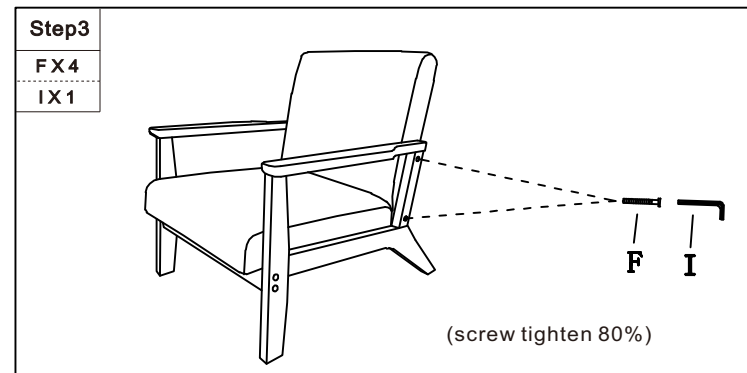

Product Name	Accent Chair Living Room Upholstered Gray Armchair
SKU #	WHIF1796

A		1
B		1
C		2
D		1
E		8
F		10
G		2
H		4
I		1
J		1

WARNING: *DO NOT STAND ON THE CHAIR *THIS CHAIR IS DESIGNED TO SEAT ONE PERSON ONLY
 *DO NOT USE THE CHAIR UNLESS ALL THE BOLTS AND SCREWS ARE FINALLY TIGHTENED
 *AT LEAST EVERY FOUR MONTHS, PLEASE CHECK ALL BOLTS AND SCREWS TO MAKE SURE THEY ARE SECURELY TIGHTENED
 *IF ANY PARTS ARE MISSING, BROKEN, DAMAGED, OR WORN, STOP USING THIS PRODUCT IMMEDIATELY UNTIL REPAIRS ARE MADE
 *FAILURE TO FOLLOW THESE WARNINGS COULD RESULT IN SERIOUS INJURY