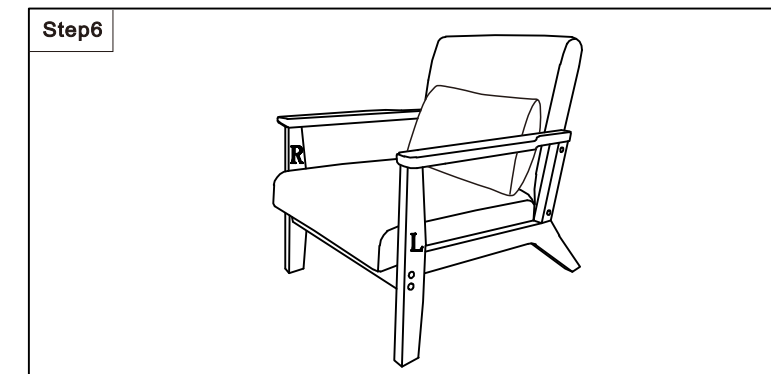

Product Name	Accent Chair Living Room Upholstered Gray Armchair
SKU #	WHIF1796

A		1
B		1
C		2
D		1
E		8
F		10
G		2
H		4
I		1
J		1

WARNING: *DO NOT STAND ON THE CHAIR *THIS CHAIR IS DESIGNED TO SEAT ONE PERSON ONLY
 *DO NOT USE THE CHAIR UNLESS ALL THE BOLTS AND SCREWS ARE FINALLY TIGHTENED
 *AT LEAST EVERY FOUR MONTHS, PLEASE CHECK ALL BOLTS AND SCREWS TO MAKE SURE THEY ARE SECURELY TIGHTENED
 *IF ANY PARTS ARE MISSING, BROKEN, DAMAGED, OR WORN, STOP USING THIS PRODUCT IMMEDIATELY UNTIL REPAIRS ARE MADE
 *FAILURE TO FOLLOW THESE WARNINGS COULD RESULT IN SERIOUS INJURY