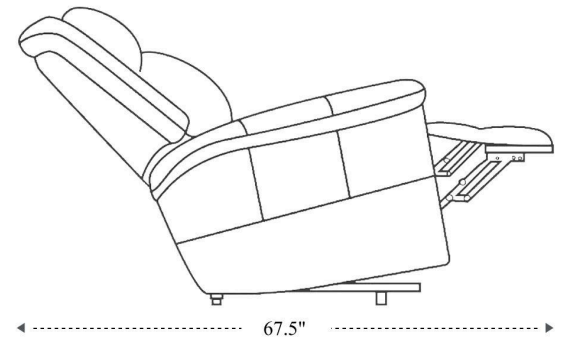

Reclining Sofa

| | |
|---|--------------------|
| Overall Dimensions | 88.25" x 44" x 42" |
| Overall Width | 88.25" |
| Overall Depth | 44" |
| Overall Height | 42" |
| Overall Weight | 235.4 lbs. |
| Fully Reclined | 67.5" |
| Distance from Wall | 3" |
| Back of Seat to end of Chaise | 40" |
| Leg Height <small>(Distance from Foot Rest to Floor in Full Recline)</small> | 23.5" |
| Head Height <small>(Distance from Headrest to Floor in Full Recline)</small> | 34" |

| | |
|-----------------------------|-------|
| Seat Width | 21" |
| Seat Depth | 22" |
| Seat Height | 20" |
| Arm Width | 12.5" |
| Arm Depth | 20" |
| Arm Height | 25.5" |
| Back Width | 28" |
| Back Height | 26" |
| Headrest Extended from Back | -- |

Glider Recliner

| | |
|--|--------------------|
| Overall Dimensions | 41.25" x 44" x 42" |
| Overall Width | 41.25" |
| Overall Depth | 44" |
| Overall Height | 42" |
| Overall Weight | 129.8 lbs. |
| Fully Reclined | 67.5" |
| Distance from Wall | 3" |
| Back of Seat to end of Chaise | 40" |
| Leg Height (Distance from Foot Rest to Floor in Full Recline) | 23.5" |
| Head Height (Distance from Headrest to Floor in Full Recline) | 34" |

| | |
|-----------------------------|-------|
| Seat Width | 20" |
| Seat Depth | 22" |
| Seat Height | 20" |
| Arm Width | 12.5" |
| Arm Depth | 20" |
| Arm Height | 25.5" |
| Back Width | 28" |
| Back Height | 26" |
| Headrest Extended from Back | -- |