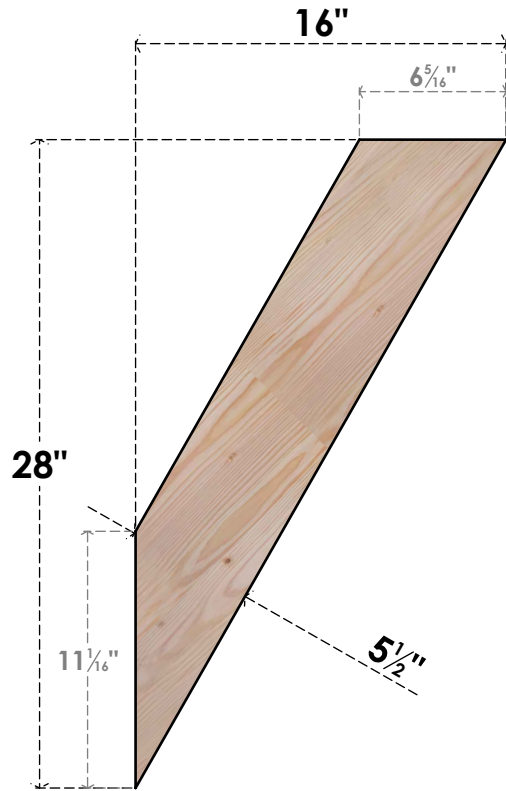

BRC06X16X28TRA00SDF

5 1/2"W X 16"D X 28"H TRADITIONAL SMOOTH BRACE, DOUGLAS FIR

SIDE

FRONT

EKENA MILLWORK
2300 WEST MAIN ST.
CLARKSVILLE, TX 75426
TOLL FREE: 866-607-0453
WWW.EKENAMILLWORK.COM

NOTES

1. INSTALLATION TO BE COMPLETED IN ACCORDANCE WITH MANUFACTURER'S SPECIFICATIONS.
2. DRAWING MAY NOT BE TO SCALE
3. THIS DRAWING IS INTENDED FOR DESIGN AND PLANNING PURPOSES ONLY.
4. ALL INFORMATION CONTAINED HEREIN WAS CURRENT AT THE TIME OF DEVELOPMENT BUT MUST BE REVIEWED AND APPROVED BY THE PRODUCT MANUFACTURER TO BE CONSIDERED ACCURATE.
5. PRODUCTS ARE NOT KILN DRIED. THIS ITEM IS UNIQUE AND WILL CONTAIN THE NATURAL VARIATIONS THAT THE WOOD SPECIES OFFERS. THIS MAY RESULT IN VARIATIONS UP TO 1/4"