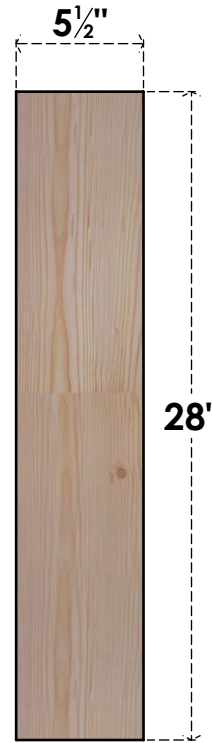

BRC06X16X28TRA00SDF

5 1/2"W X 16"D X 28"H TRADITIONAL SMOOTH BRACE, DOUGLAS FIR

SIDE

FRONT

EKENA MILLWORK
2300 WEST MAIN ST.
CLARKSVILLE, TX 75426
TOLL FREE: 866-607-0453
WWW.EKENAMILLWORK.COM

NOTES

1. INSTALLATION TO BE COMPLETED IN ACCORDANCE WITH MANUFACTURER'S SPECIFICATIONS.
2. DRAWING MAY NOT BE TO SCALE
3. THIS DRAWING IS INTENDED FOR DESIGN AND PLANNING PURPOSES ONLY.
4. ALL INFORMATION CONTAINED HEREIN WAS CURRENT AT THE TIME OF DEVELOPMENT BUT MUST BE REVIEWED AND APPROVED BY THE PRODUCT MANUFACTURER TO BE CONSIDERED ACCURATE.
5. PRODUCTS ARE NOT KILN DRIED. THIS ITEM IS UNIQUE AND WILL CONTAIN THE NATURAL VARIATIONS THAT THE WOOD SPECIES OFFERS. THIS MAY RESULT IN VARIATIONS UP TO 1/4"