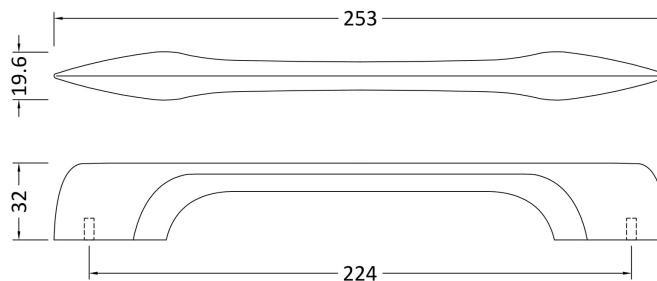

Sales Code: H206

Description: D Shaped Handle 224mm

Product Dimensions

Length (mm):	
Width (mm):	253
Height (mm):	20
Depth (mm):	32
Nett Weight (kg):	0.22

Packaging Dimensions

Height (mm):	30
Width (mm):	20
Depth (mm):	31
Gross Weight (kg):	0.22

Packaging Data

Box Colour:	Polybagged
Box Qty:	1
Label Size:	100 x 50
Label Colour:	White Label
Label Qty:	1

Outer Box Dimensions (If Applicable)

Height (mm):	
Width (mm):	
Length (mm):	
Depth (mm):	
Gross Weight (kg):	
Barcode:	5056211899860

Product Details

Country of Origin:	Turkey
Fitting Instruction:	No
CE Certification:	N/A
Product Material:	Zamac
Heating Element Wattage:	Not Applicable
Colour/Finish:	Black
Product Diameter:	20 mm
Connection Size:	224mm Centres