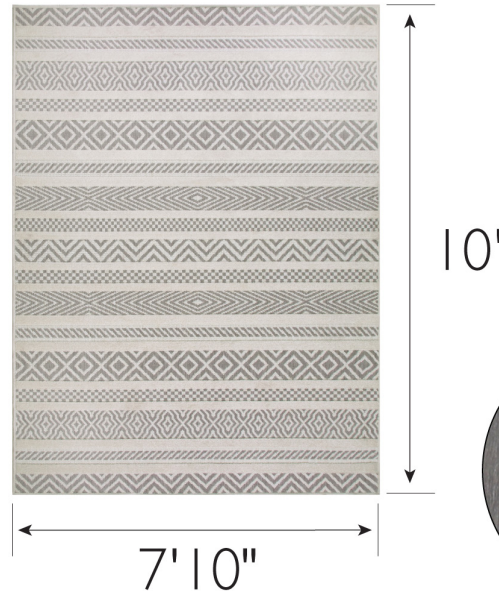

Indoor/Outdoor Area Rug 7'10" x 10'
 Gray and Ivory

0.2" Thick

SPECIFICATIONS

MATERIAL:	Polypropylene	CONSTRUCTION:	Machine Made
BACKING MATERIAL:	Polypropylene	CONSTRUCTION TECHNIQUE:	Power Loom
INDOOR/OUTDOOR:	Indoor/Outdoor Use	REMOVABLE BACKING:	No
SHAPE:	Rectangle	NON-SLIP BACKING:	No
COLOR:	Gray and Ivory	WATER RESISTANT:	Yes
ASSEMBLED DIMENSIONS:	0.2" H x 7'10" W x 10' L	SAFE FOR HEATED FLOORS:	No
ASSEMBLED WEIGHT:	15.65 lbs.	FLAME RETARDANT:	No
PILE HEIGHT:	0.2"	ANTI-MICROBIAL:	No
PILE HEIGHT VARIATION:	Yes		
RUG FRINGE OR TASSLE:	No		
MACHINE WASHABLE:	No		
RUG PAD RECOMMENDED:	Yes		