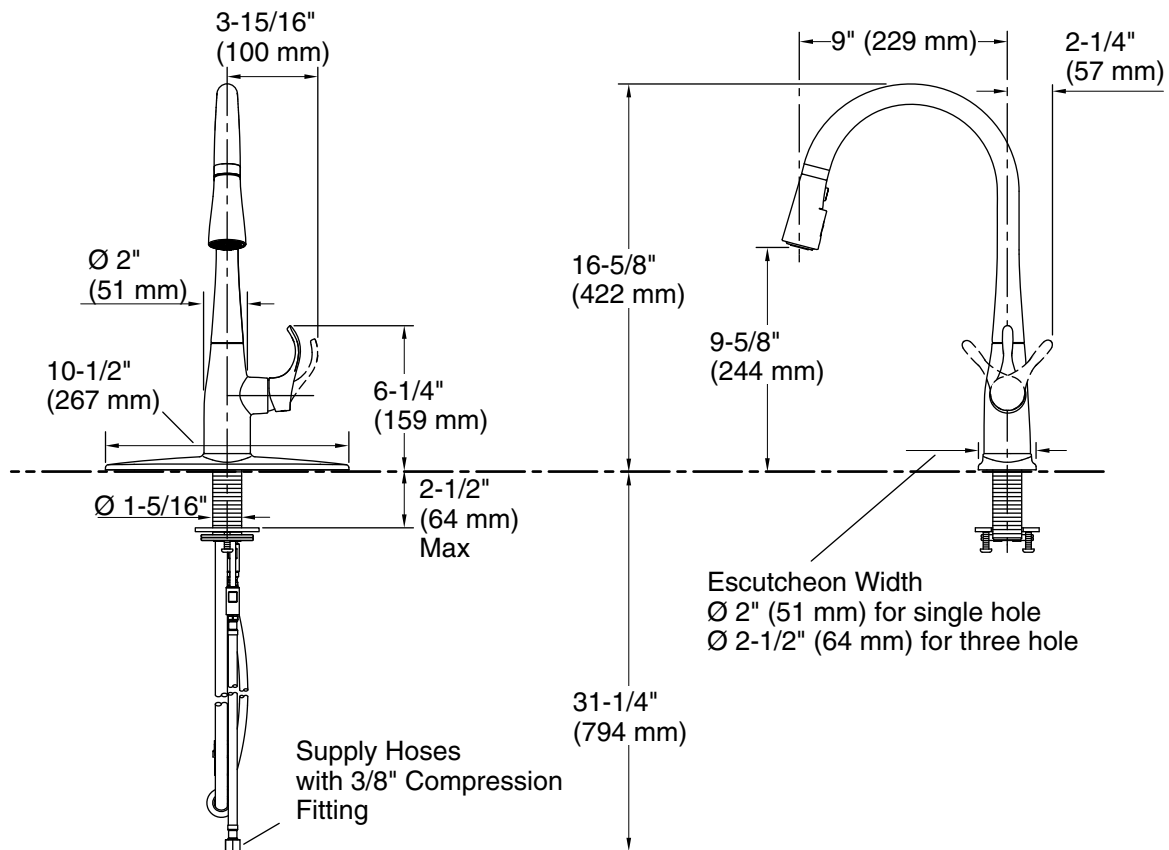

Technical Information

All product dimensions are nominal.

Notes

Install this product according to the installation guide.

ADA compliant for faucet handles only.

ADA, CSA B651 compliant when installed to the specific requirements of these regulations.