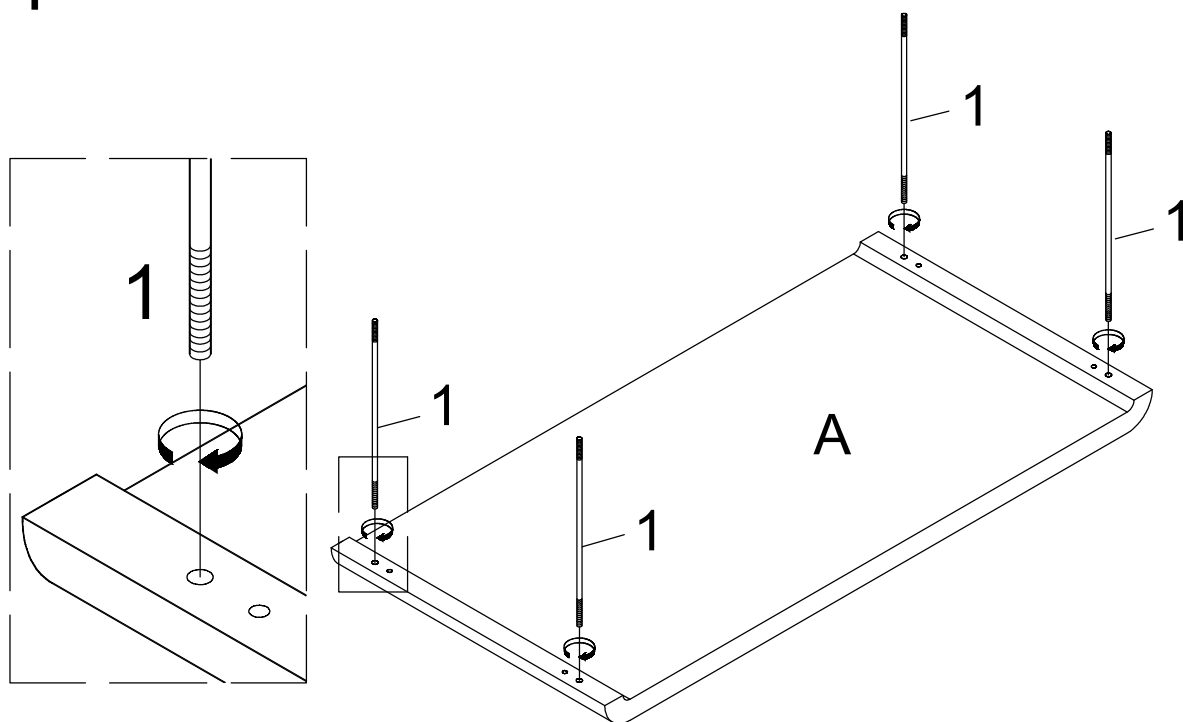

5 SCREW

M8

4PCS

6 SOCKET WRENCH

M8

1PC

ITEM: 703798
ASSEMBLY INSTRUCTIONS

STEP 1

STEP 2

ITEM: 703798
ASSEMBLY INSTRUCTIONS

STEP 3

STEP 4

ITEM: 703798
ASSEMBLY INSTRUCTIONS

Note: Dimension tolerance $\pm 5\%$