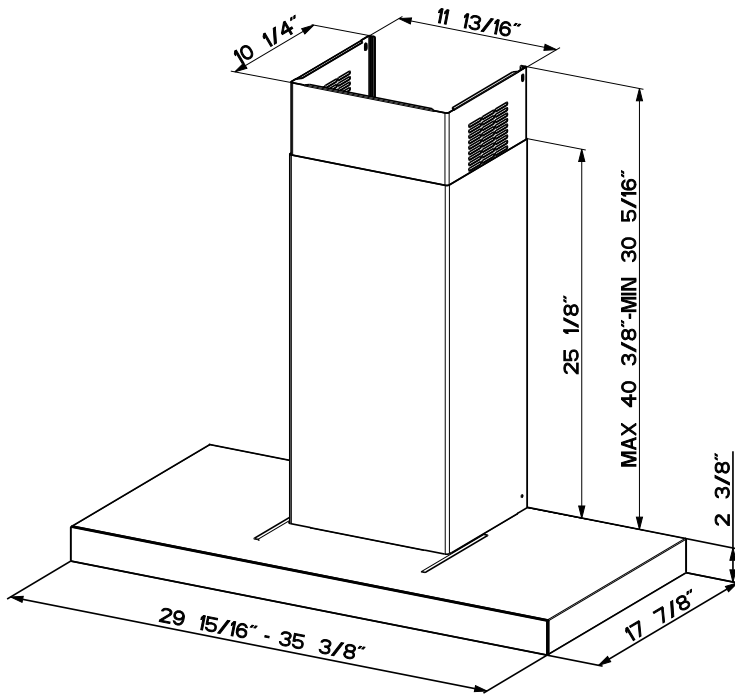

STILO GLASS

WALL

MODEL	FUN	SIZE / FINISH	MOTOR CLASS
STGL30SSV	325.0678.082	30" Stainless Steel / Glass Front	295 / 395 / 600 CFM
STGL36SSV	325.0678.081	36" Stainless Steel / Glass Front	295 / 395 / 600 CFM

DIMENSIONAL DRAWINGS

FRONT VIEW

SIDE VIEW