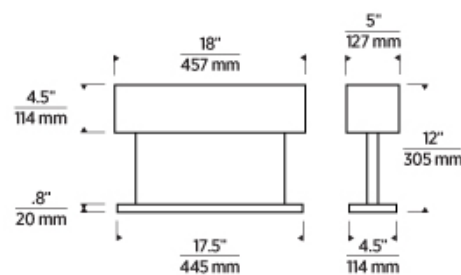

KWTB327 _____

JOB NAME _____

NOTES _____

WYLLIS SMALL TABLE LAMP

VISUAL COMFORT & Co.

SPECIFICATIONS

PRIMARY MATERIAL	Brass
SHADE MATERIAL	Brass
NET WEIGHT	26.5 lbs
HEIGHT	12in
WIDTH	5in
LENGTH	18in
WET LISTED	
DAMP LISTED	
DRY LISTED	
GENERAL LISTING	ETL Listed
INCLUDES	