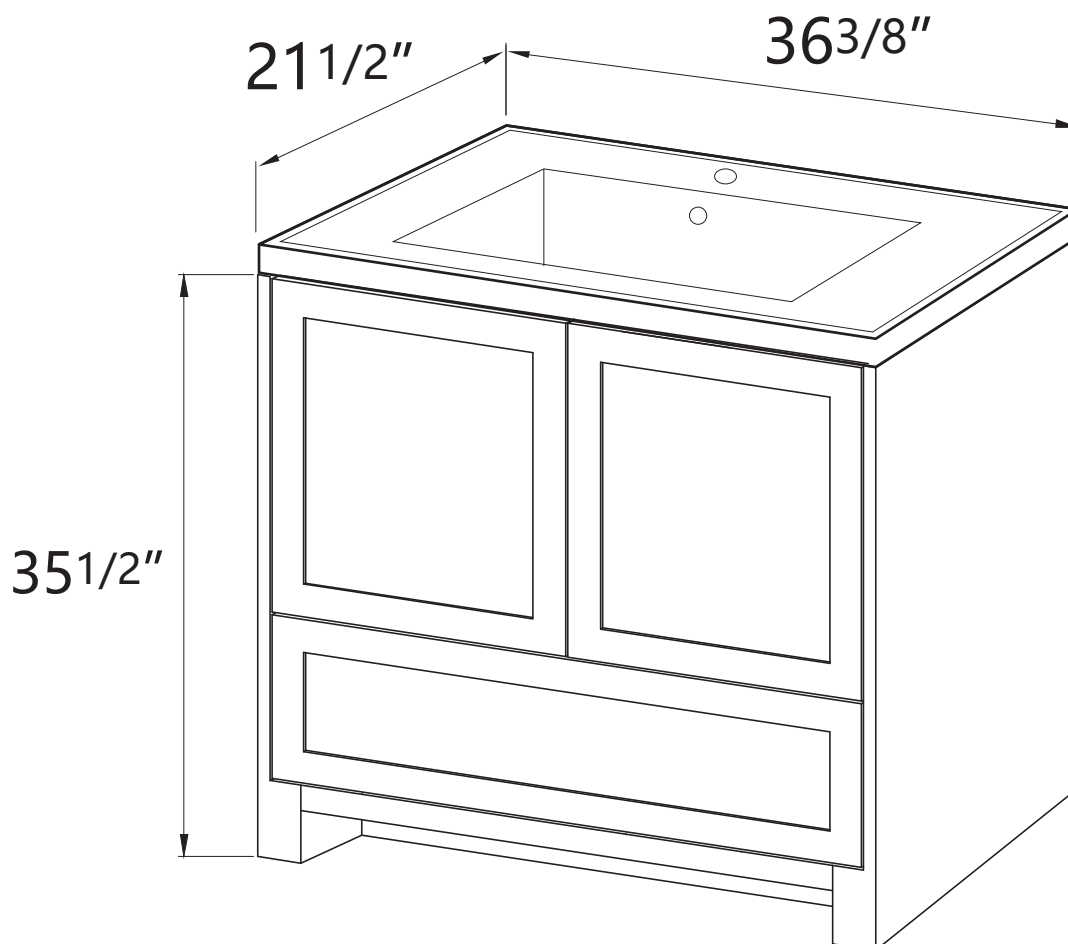

# DIMENSION DETAILS

# Belize 36"

# COUNTERTOP SIZE

Top View

Front View

Side View

# VANITY SIZE

Front View

Side View