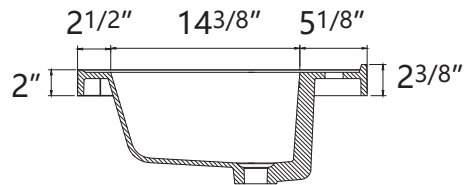

# DIMENSION DETAILS

# Belize 36"

# COUNTERTOP SIZE

Top View

Front View

Side View

# VANITY SIZE

Front View

Side View