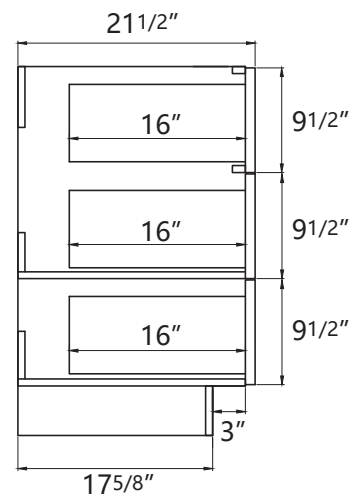

# DIMENSION DETAILS

# Belize 36"

# COUNTERTOP SIZE

Top View

Front View

Side View

# VANITY SIZE

Front View

Side View