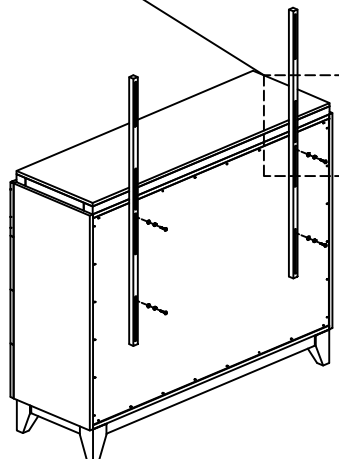

CHESSER MIRROR ASSEMBLY INSTRUCTIONS

BOX CHESSER MIRROR

BOX CHESSER *

*SOLD SEPARATELY

OPTION 1 WALL MOUNTING

HARDWARE PACKED IN CHESSER

1	ALLEN BOLT (6X40mm)		8 PCS
2	SPRING WASHER (M6)		8 PCS
3	FLAT WASHER (M6)		8 PCS
4	ALLEN KEY (L4)		1 PC

OPTION 2 CHESSER MOUNTING

STEP 1 :

STEP 2 :