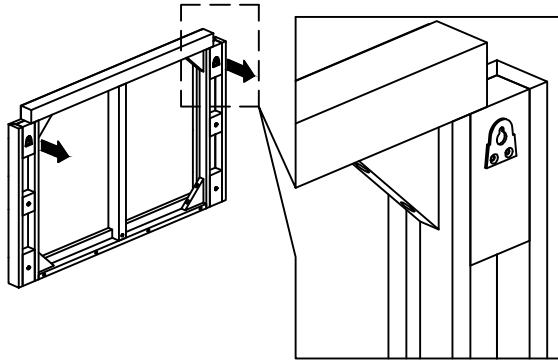

CHESSER MIRROR ASSEMBLY INSTRUCTIONS

BOX CHESSER MIRROR

BOX CHESSER *

***SOLD SEPARATELY**

OPTION 1 WALL MOUNTING

HARDWARE PACKED IN CHESSER

1	ALLEN BOLT (6X40mm)		8 PCS
2	SPRING WASHER (M6)		8 PCS
3	FLAT WASHER (M6)		8 PCS
4	ALLEN KEY (L4)		1 PC