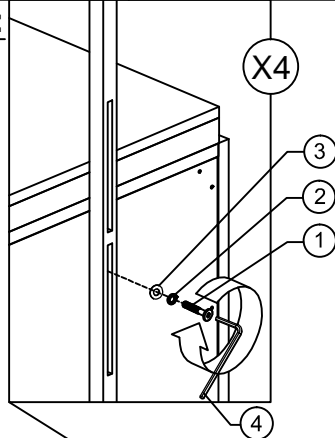

CHESSER MIRROR ASSEMBLY INSTRUCTIONS

BOX CHESSER MIRROR

BOX CHESSER *

*SOLD SEPARATELY

OPTION 1 WALL MOUNTING

HARDWARE PACKED IN CHESSER

1	ALLEN BOLT (6X40mm)		8 PCS
2	SPRING WASHER (M6)		8 PCS
3	FLAT WASHER (M6)		8 PCS
4	ALLEN KEY (L4)		1 PC

OPTION 2 CHESSER MOUNTING

STEP 1 :

STEP 2 :