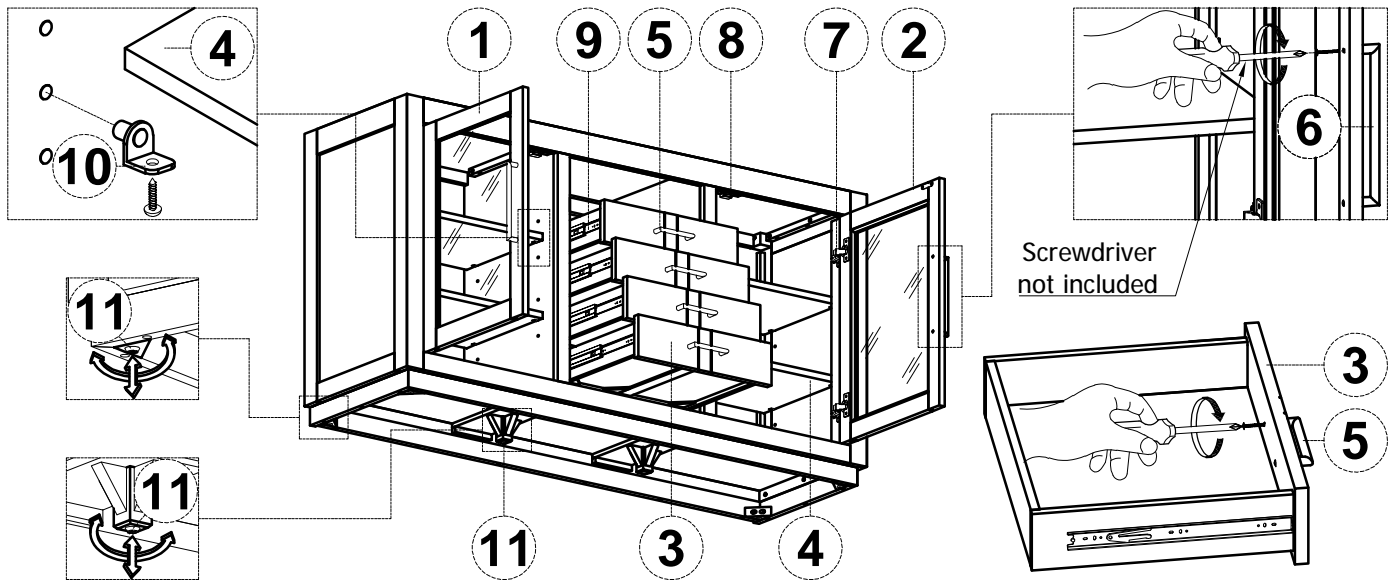

ASSEMBLY INSTRUCTIONS & PARTS IDENTIFICATION

70" CONSOLE WHITE

Thank you for purchasing this quality product. Be sure to check all packing material carefully for small parts that may have come loose inside the carton during shipment.

| KEY COMPONENTS | | | | KEY COMPONENTS | | | |
|----------------|--|-------|------------------------|----------------|--|--------|------------------------|
| No. | | Q'ty | Description | No. | | Q'ty | Description |
| 1 | | 1 Pc | Left Side facing door | 7 | | 4 Pcs | Door hinge |
| 2 | | 1 Pc | Right Side facing door | 8 | | 2 Pcs | Door catch |
| 3 | | 4 Pcs | Drawers | 9 | | 8 Pcs | Extension drawer glide |
| 4 | | 4 Pcs | Shelf | 10 | | 16 Pcs | Shelf pin |
| 5 | | 4 Pcs | Drawer pull w/ screw | 11 | | 6 Pcs | Levelers |
| 6 | | 2 Pcs | Door pull w/ screw | 12 | | 1 Kit | Anti-tip kit |

PLEASE NOTE:

To help prevent the possibility of tip-over, install the ANTI-TIP OVER restraint provided.