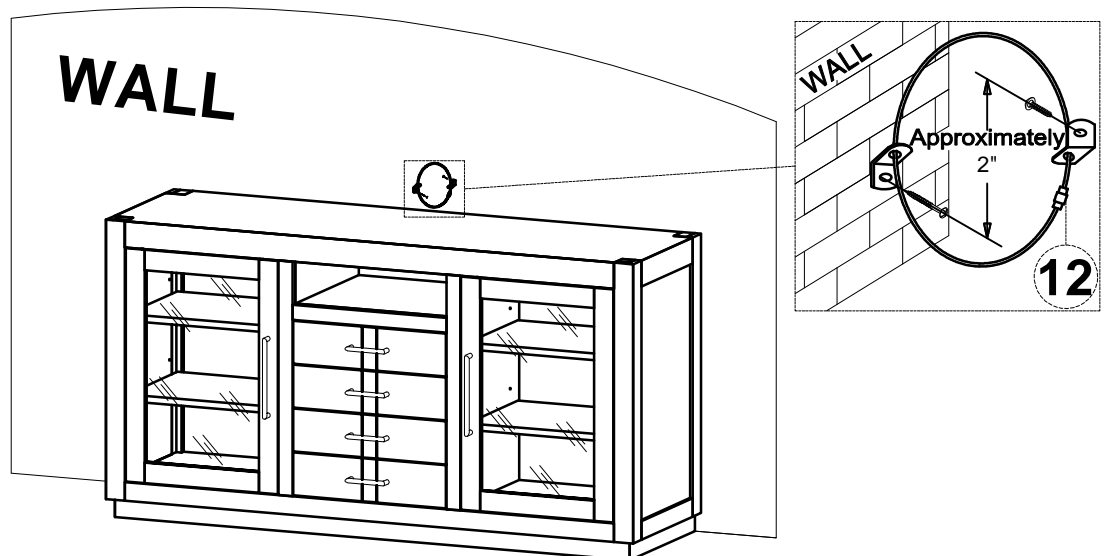

ASSEMBLY INSTRUCTIONS & PARTS IDENTIFICATION

70" CONSOLE WHITE

Thank you for purchasing this quality product. Be sure to check all packing material carefully for small parts that may have come loose inside the carton during shipment.

| KEY COMPONENTS | | | | KEY COMPONENTS | | | |
|----------------|--|-------|------------------------|----------------|--|--------|------------------------|
| No. | | Q'ty | Description | No. | | Q'ty | Description |
| 1 | | 1 Pc | Left Side facing door | 7 | | 4 Pcs | Door hinge |
| 2 | | 1 Pc | Right Side facing door | 8 | | 2 Pcs | Door catch |
| 3 | | 4 Pcs | Drawers | 9 | | 8 Pcs | Extension drawer glide |
| 4 | | 4 Pcs | Shelf | 10 | | 16 Pcs | Shelf pin |
| 5 | | 4 Pcs | Drawer pull w/ screw | 11 | | 6 Pcs | Levelers |
| 6 | | 2 Pcs | Door pull w/ screw | 12 | | 1 Kit | Anti-tip kit |