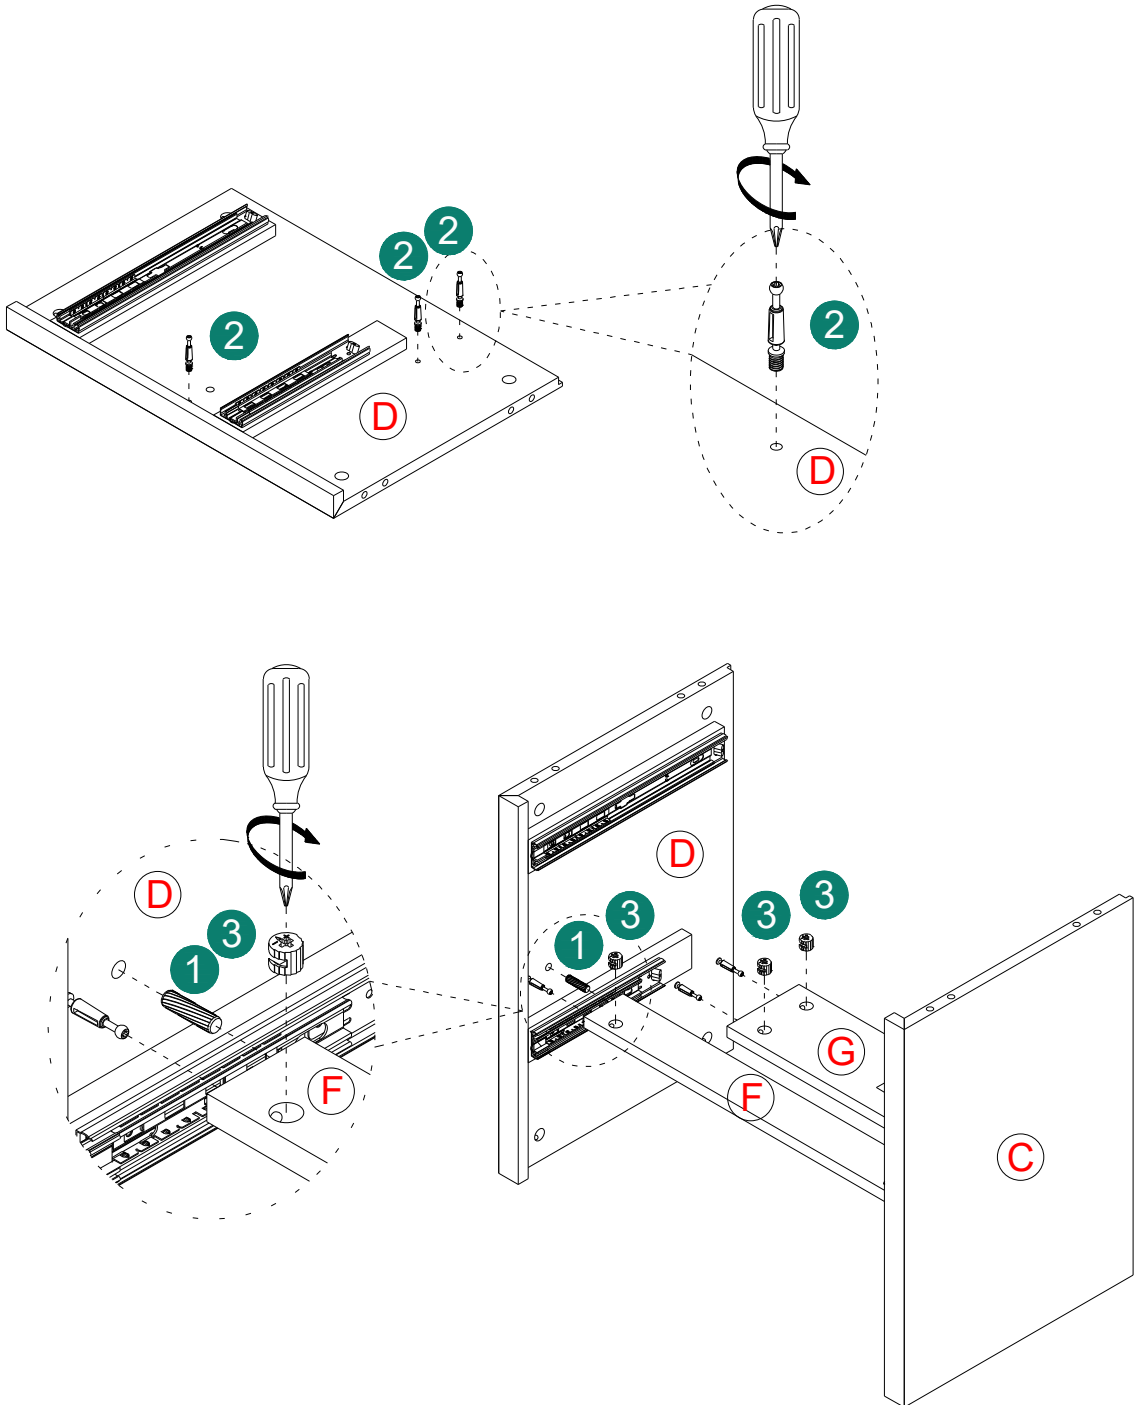

ASSEMBLY INSTRUCTIONS

HARDWARE LIST

Item no.	Reference Image	Qty	Item no.	Reference Image	Qty
1	 Ø8*30mm	X12+1	5	 Ø5*2/3"	X2
2		X14+1	6		X1
3		X14+1	7	 Ø3*15mm	X16+1
4		X2	8	 Ø3.5*30mm	X19+1

ASSEMBLY INSTRUCTIONS

3

(D) 1PC

(2) 3PCS

(1) 1PCS

(2) 3PCS

ASSEMBLY INSTRUCTIONS

4

(A) 1PC

(E) 1PC

(1) 2PCS

(2) 4PCS

Ø3.5*30mm

(8) 3PCS

ASSEMBLY INSTRUCTIONS

5

③ 4PCS

① 4PCS

⑥ 1PCS

Ø3*15mm
⑦ 2PCS

ASSEMBLY INSTRUCTIONS

6

(A) 1PC

(P) 1PC

Ø3*15mm
(7) 14PCS