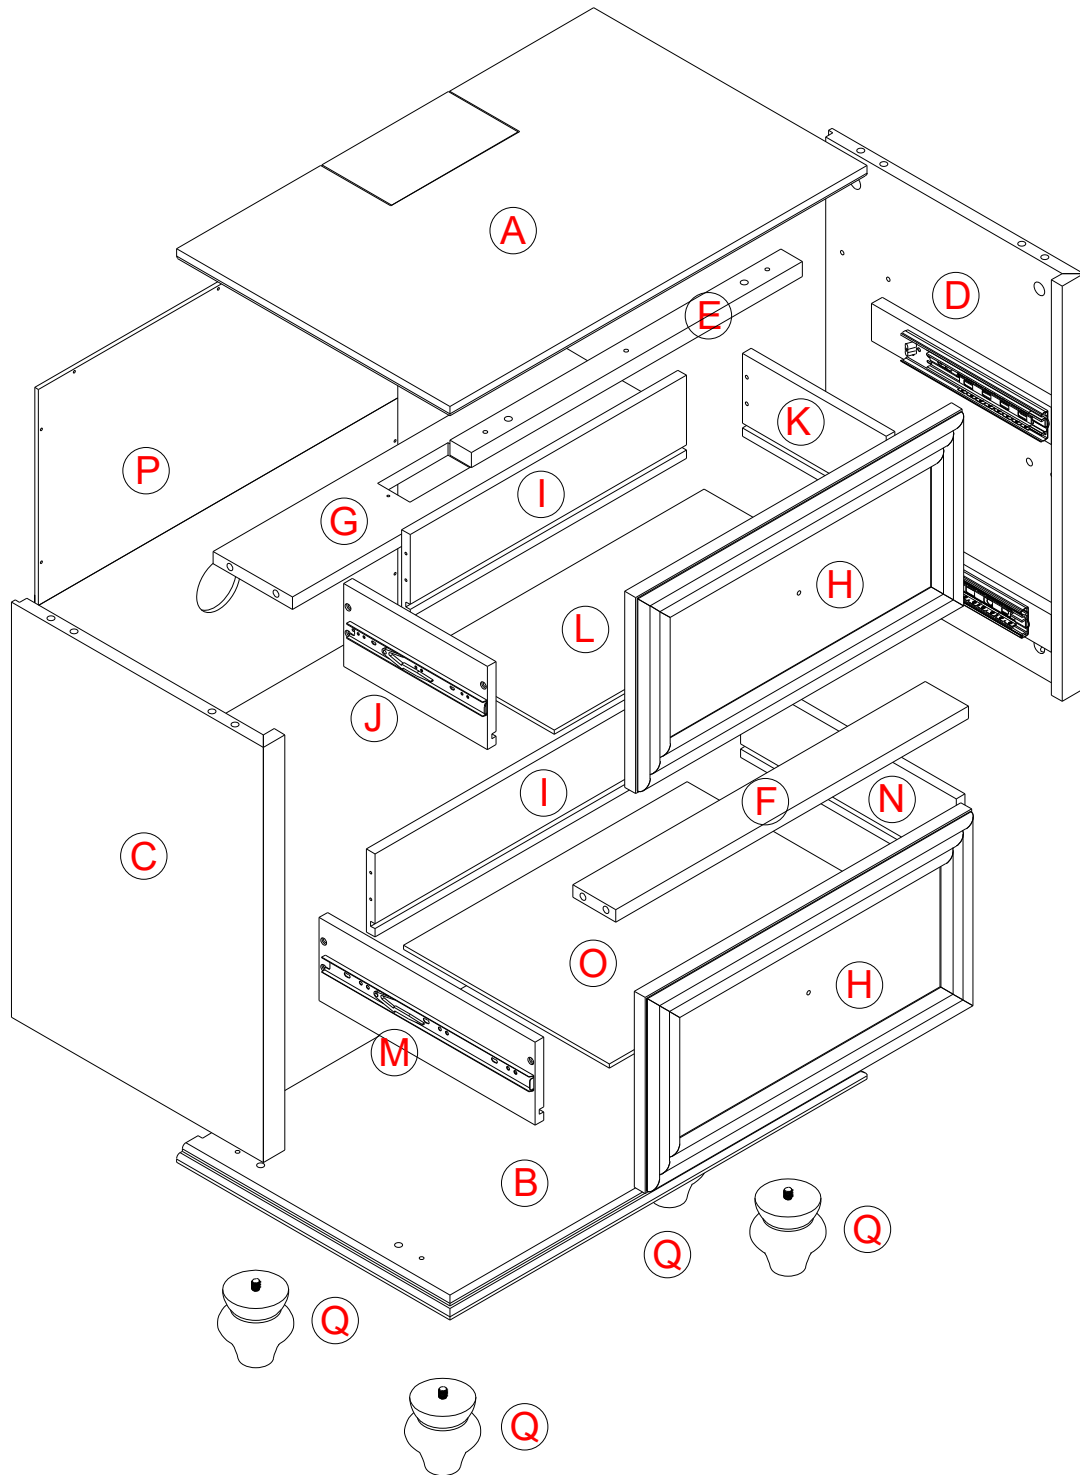

ASSEMBLY INSTRUCTIONS

HYNS-005-HT

HYNS-005-BZ

Notice:

1. Follow the installation instructions. Please confirm all accessories are preset before installation.
2. Do not fully tighten the screws during initial assembly. Fully tighten screws only once all pieces which are correctly assembled.
3. If you encounter any problems during installation, please contact our customer service.
4. Please unbox the item from the side with an open-label and put a carpet on the floor to avoid scratching it.

Recommended installers:2

Put a carpet on the floor
before unpacking

Estimate installation time:
30minutes

ASSEMBLY INSTRUCTIONS

PART LIST

Item no.	Reference Image	Qty	Item no.	Reference Image	Qty
(A)		X1	(J)		X1
(B)		X1	(K)		X1
(C)		X1	(L)		X1
(D)		X1	(M)		X1
(E)		X1	(N)		X1
(F)		X1	(O)		X1
(G)		X1	(P)		X1
(H)		X2	(Q)		X4
(I)		X2			

ASSEMBLY INSTRUCTIONS

HARDWARE LIST

Item no.	Reference Image	Qty	Item no.	Reference Image	Qty
1	 Ø8*30mm	X12+1	5	 Ø5*2/3"	X2
2		X14+1	6		X1
3		X14+1	7	 Ø3*15mm	X16+1
4		X2	8	 Ø3.5*30mm	X19+1

ASSEMBLY INSTRUCTIONS

(E) 1PC

(1) 2PCS

(2) 4PCS

Ø3.5*30mm

(8) 3PCS

ASSEMBLY INSTRUCTIONS

5

③ 4PCS