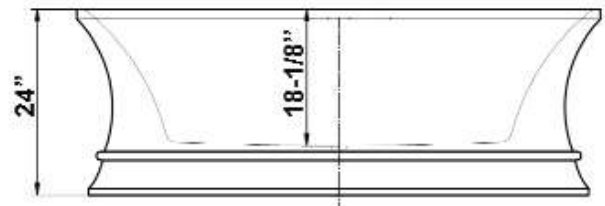

Dimensions of fixture are nominal and specifications subject to change without notice.