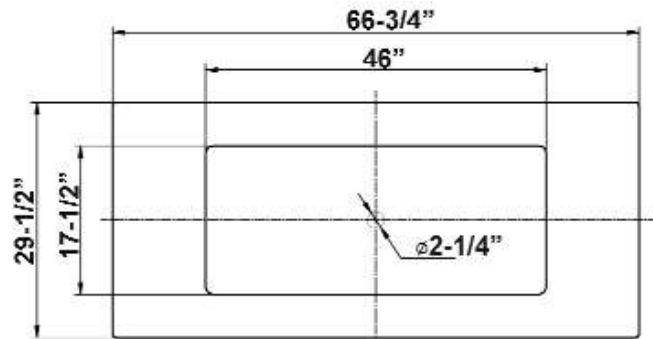

Dimensions of fixture are nominal and specifications subject to change without notice.