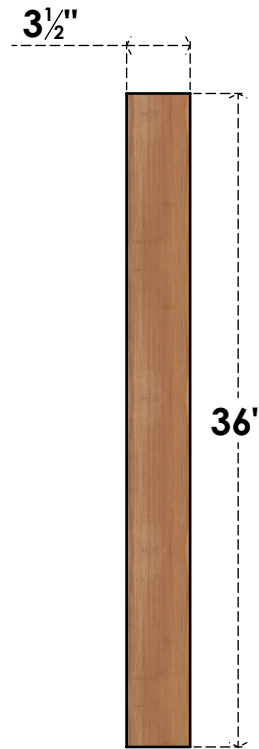

BRC04X32X36TRA00SWR

3 1/2"W X 32"D X 36"H TRADITIONAL SMOOTH BRACE, WESTERN RED CEDAR

SIDE

FRONT

EKENA MILLWORK
 2300 WEST MAIN ST.
 CLARKSVILLE, TX 75426
 TOLL FREE: 866-607-0453
 WWW.EKENAMILLWORK.COM

NOTES

1. INSTALLATION TO BE COMPLETED IN ACCORDANCE WITH MANUFACTURER'S SPECIFICATIONS.
2. DRAWING MAY NOT BE TO SCALE
3. THIS DRAWING IS INTENDED FOR DESIGN AND PLANNING PURPOSES ONLY.
4. ALL INFORMATION CONTAINED HEREIN WAS CURRENT AT THE TIME OF DEVELOPMENT BUT MUST BE REVIEWED AND APPROVED BY THE PRODUCT MANUFACTURER TO BE CONSIDERED ACCURATE.
5. PRODUCTS ARE NOT KILN DRIED. THIS ITEM IS UNIQUE AND WILL CONTAIN THE NATURAL VARIATIONS THAT THE WOOD SPECIES OFFERS. THIS MAY RESULT IN VARIATIONS UP TO 1/4"