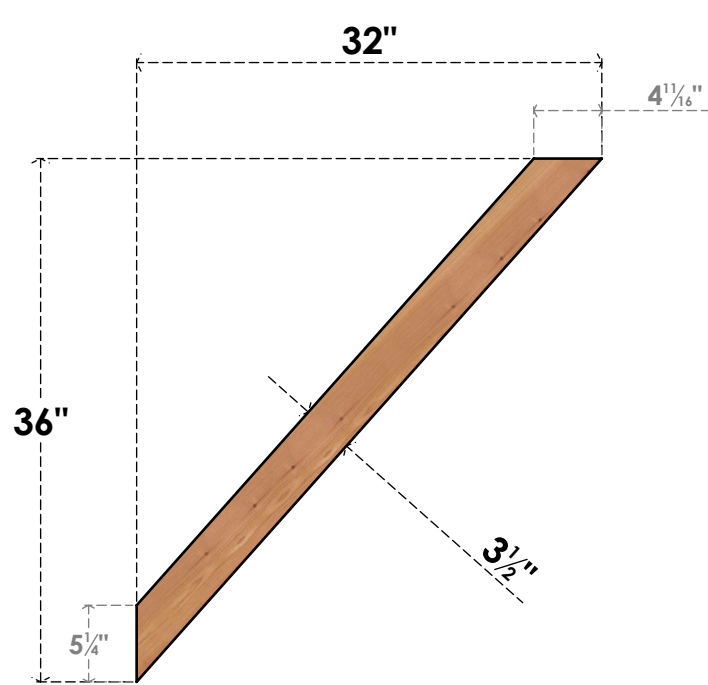

BRC04X32X36TRA00SWR

3 1/2"W X 32"D X 36"H TRADITIONAL SMOOTH BRACE, WESTERN RED CEDAR

SIDE

FRONT

EKENA MILLWORK
 2300 WEST MAIN ST.
 CLARKSVILLE, TX 75426
 TOLL FREE: 866-607-0453
 WWW.EKENAMILLWORK.COM

NOTES