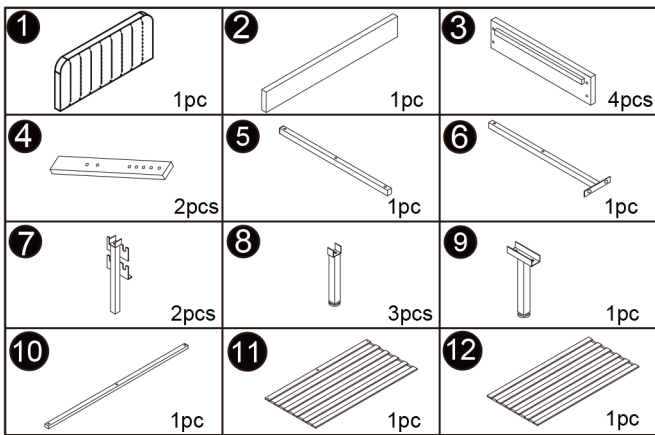

Bed Frame Installation Manual

Componets

Screws & Tools

Return Policy

We believe you will absolutely love your new item. But if for some reason you want to return, please contact us directly before you decide to return your product. Our customer service organization can answer most concerns and assist you with any questions you may have about your new item, please email us first at: support@vecelo.com.

The item must be returned within 30 days of delivery for a full refund. The item must be returned in good condition, in original box, with all original proof of purchase, parts and

Trouble shooting:

We control manufacturing and distribution ourselves, ensure the quality.

Check all the components & screws before assembly. **Do not install in case part is missing, contact us to get.** Send email with your question to support@vecelo.com. We will resend within 24 hours.

1

B x 4 D x 4 I x 1

2

G x 1 H x 1 I x 1