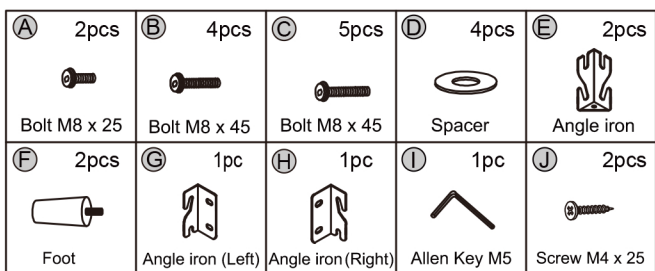

Screws & Tools