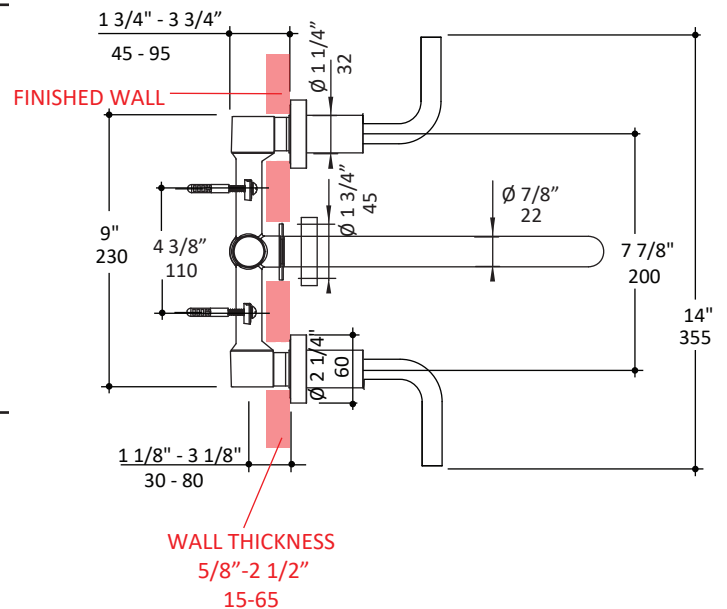

Specifications:

Installation:	wall mount, two lever handles
Exterior Dimensions:	H: 3 7/8" SPOUT: 6" (1584S.3) or 9" (1584L.3)
Material:	solid brass construction
Water use:	1.2 GPM
Pop-up:	N/A
Finishes:	CR - polished chrome PN - polished nickel NI - brushed nickel BG - brushed gold 44 - matte black

Cutout Size:	Ø 1 1/4" handle, Ø 1 3/4" spout
Accessories included:	- Rough-in # 1584/5-ROUGH - Trim # 1584S.3-A or 1584L.3-A

Features:

- 1584S.3 - 6" spout
- 1584L.3 - 9" spout
- ceramic disk cartridge
- complements the Cigno Collection
- NO EXTENSIONS AVAILABLE

LACAVA reserves the right to revise any dimension or information on this sheet without notice. Dimensions are nominal and may vary within an industry accepted tolerance of 1/4". Drawings provided herein are meant to give the user an idea of the product and are not made to scale. Location of plumbing is meant for reference, your specific application may vary.