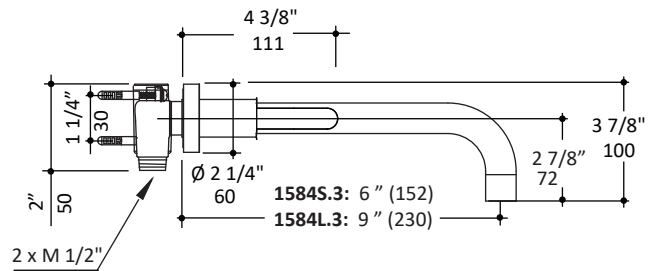

Specifications:

Installation:	wall mount, two lever handles
Exterior Dimensions:	H: 3 7/8" SPOUT: 6" (1584S.3) or 9" (1584L.3)
Material:	solid brass construction
Water use:	1.2 GPM
Pop-up:	N/A
Finishes:	CR - polished chrome PN - polished nickel NI - brushed nickel BG - brushed gold 44 - matte black

Cutout Size:	Ø 1 1/4" handle, Ø 1 3/4" spout
Accessories included:	- Rough-in # 1584/5-ROUGH - Trim # 1584S.3-A or 1584L.3-A

Features:

- 1584S.3 - 6" spout
- 1584L.3 - 9" spout
- ceramic disk cartridge
- complements the Cigno Collection
- NO EXTENSIONS AVAILABLE

LACAVA reserves the right to revise any dimension or information on this sheet without notice. Dimensions are nominal and may vary within an industry accepted tolerance of 1/4". Drawings provided herein are meant to give the user an idea of the product and are not made to scale. Location of plumbing is meant for reference, your specific application may vary.