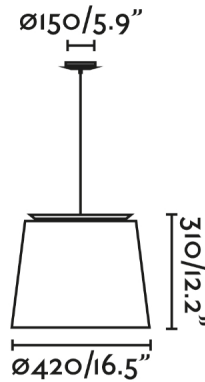

SAVOY is a white pendant lamp with textile white shade of indoor lamps designed by Isaac Piñeiro. Their structure is characterized by the arch located on the upper part where the light is reflected, creating a pretty reflection.

### General characteristics

Fixation	Ceiling
voltage	120V
Hertz	60Hz
Cable length	0.01 ft
Max. Power	15W