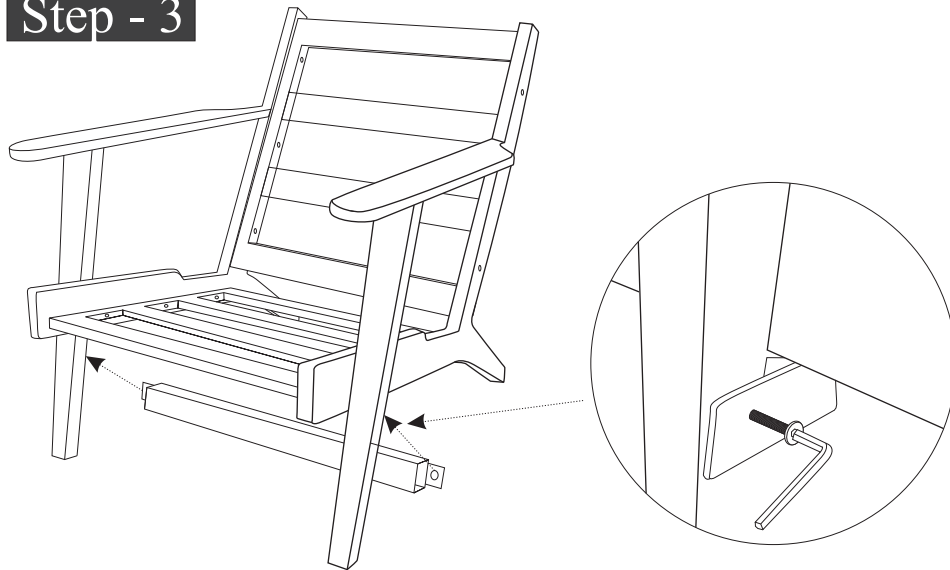

Assembly Instructions For Corvallis Accent Chair

Step - 1

Step - 2

Step - 3

Assembled View.

02-108-06-0442 | Washed walnut
 SIZE : 27.75x34.75x29"

S.R. No.	Part	Qty.
1	Seat	1
2	Back Support	1
3	Legs Support	1
4	Leg	2
5	Bolts	12+2
6	Allen key	1

 Note : 2 Person required to assemble the piece