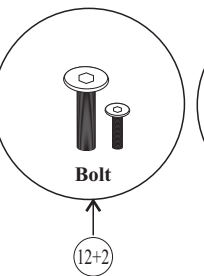

Assembly Instructions For Corvallis Accent Chair

Step - 1

Step - 2

Step - 3

Assembled View.

02-108-06-0442 | Washed walnut
 SIZE : 27.75x34.75x29"

S.R. No.	Part	Qty.
1	Seat	1
2	Back Support	1
3	Legs Support	1
4	Leg	2
5	Bolts	12+2
6	Allen key	1

 Note : 2 Person required to assemble the piece