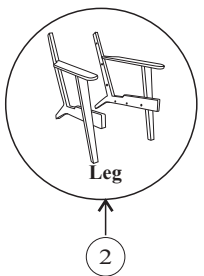

Assembly Instructions For Corvallis Accent Chair

Step - 1

Step - 2

Step - 3

Assembled View.

02-108-06-0442 | Washed walnut
 SIZE : 27.75x34.75x29"

S.R. No.	Part	Qty.
1	Seat	1
2	Back Support	1
3	Legs Support	1
4	Leg	2
5	Bolts	12+2
6	Allen key	1

 Note : 2 Person required to assemble the piece