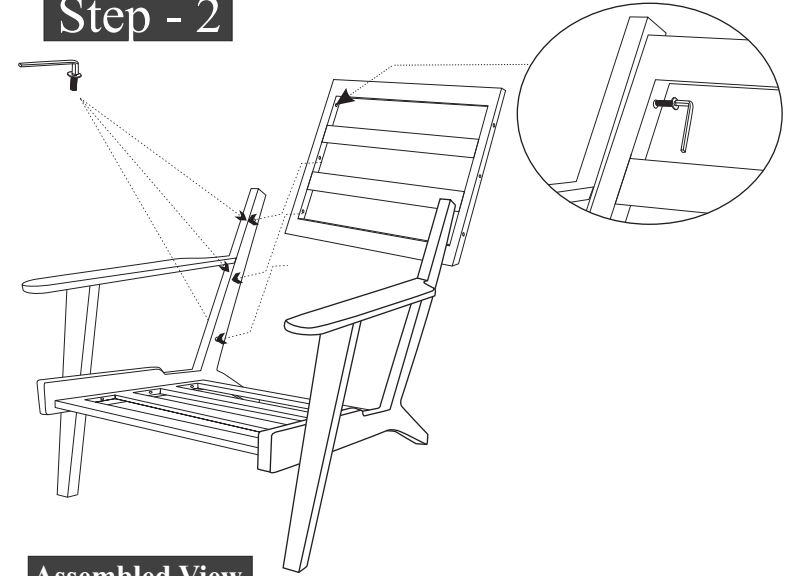

Assembly Instructions For Corvallis Accent Chair

Step - 1

Step - 2

Step - 3

Assembled View.

02-108-06-0442 | Washed walnut
 SIZE : 27.75x34.75x29"

S.R. No.	Part	Qty.
1	Seat	1
2	Back Support	1
3	Legs Support	1
4	Leg	2
5	Bolts	12+2
6	Allen key	1

 Note : 2 Person required to assemble the piece