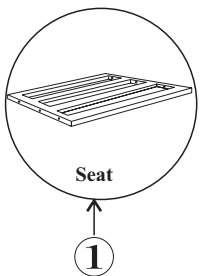

Assembly Instructions For Corvallis Accent Chair

Step - 1

Step - 2

Step - 3

Assembled View.

02-108-06-0442 | Washed walnut
 SIZE : 27.75x34.75x29"

S.R. No.	Part	Qty.
1	Seat	1
2	Back Support	1
3	Legs Support	1
4	Leg	2
5	Bolts	12+2
6	Allen key	1