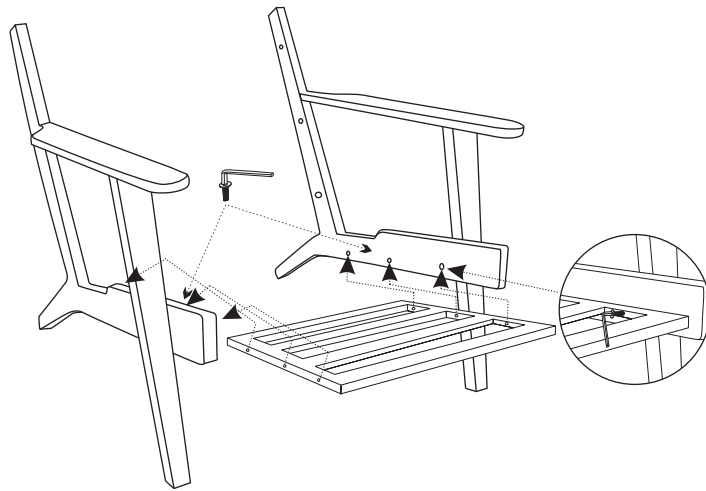

Assembly Instructions For Corvallis Accent Chair

Step - 1

Step - 2

Step - 3

Assembled View.

02-108-06-0442 | Washed walnut
 SIZE : 27.75x34.75x29"

S.R. No.	Part	Qty.
1	Seat	1
2	Back Support	1
3	Legs Support	1
4	Leg	2
5	Bolts	12+2
6	Allen key	1

 Note : 2 Person required to assemble the piece