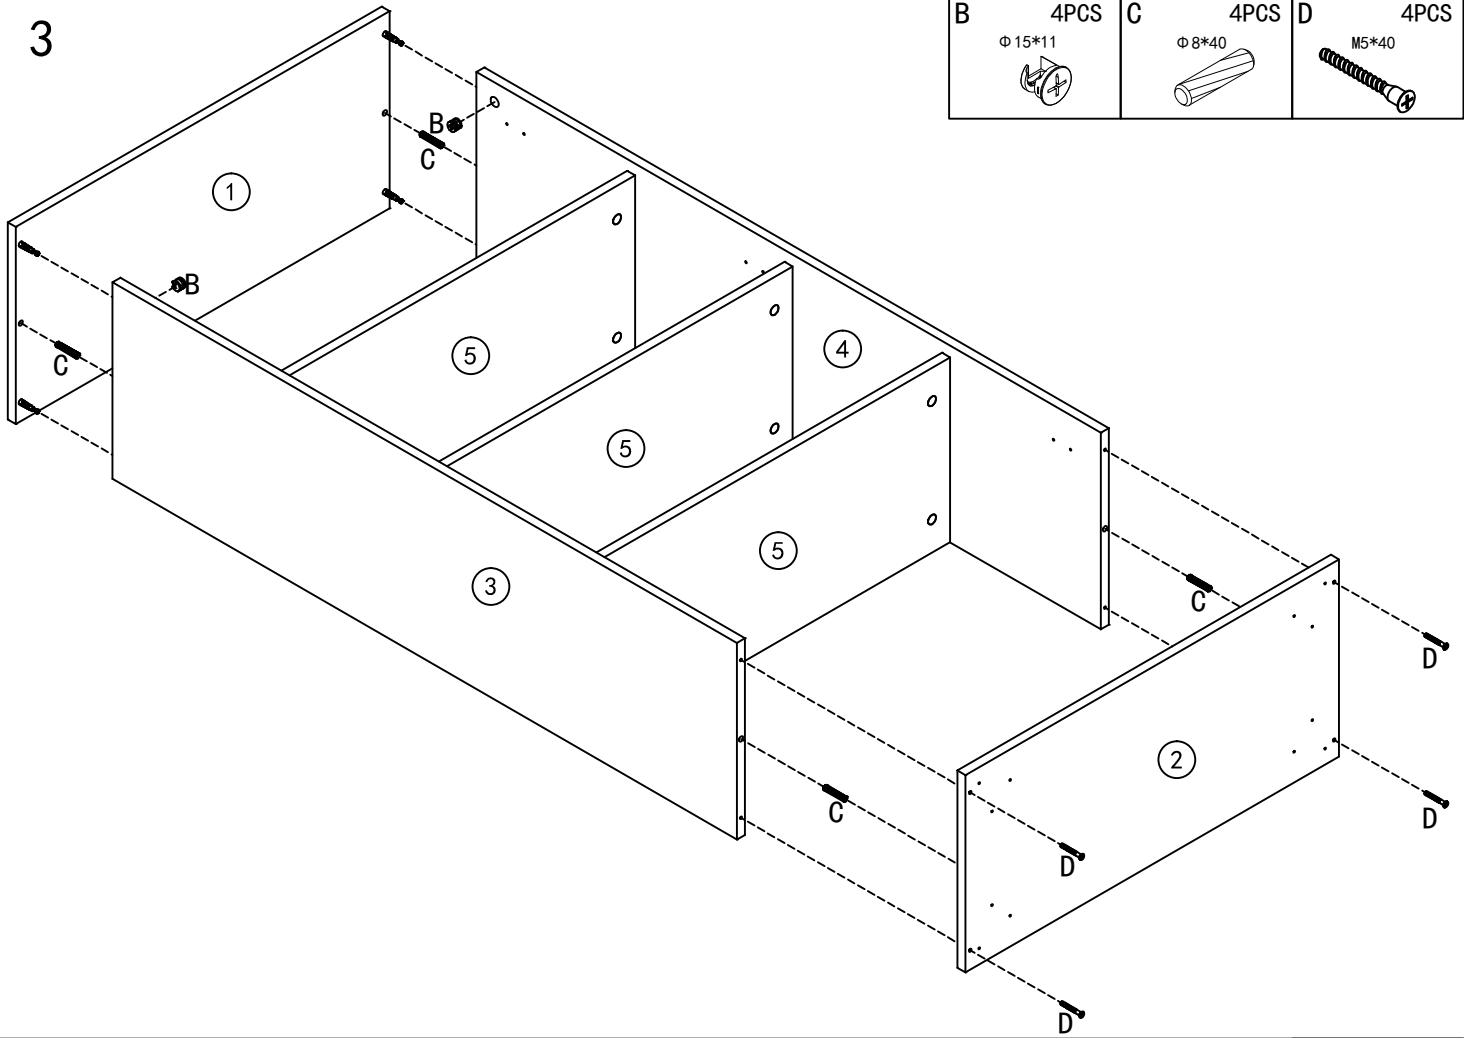

Assembly Instructions

W167382615

A 16PCS 	B 16PCS 	C 10PCS 	D 4PCS 	E 2PCS 
F 6PCS 	G 56PCS 	H 4PCS 	J 26PCS 	K 2PCS 

3

B	4PCS	C	4PCS	D	4PCS
	$\Phi 15 \times 11$		$\Phi 8 \times 40$		M5*40
					

4

J	26PCS
	

5

G	20PCS	H	4PCS
	M3.5*14		H=300mm
			

6

G	24PCS
	M3.5*14
	

- Ⓐ Adjustable left and right screw
- Ⓑ Adjustable front and back screw

7

Secure it

for safety ,this product should be secured to the wall!