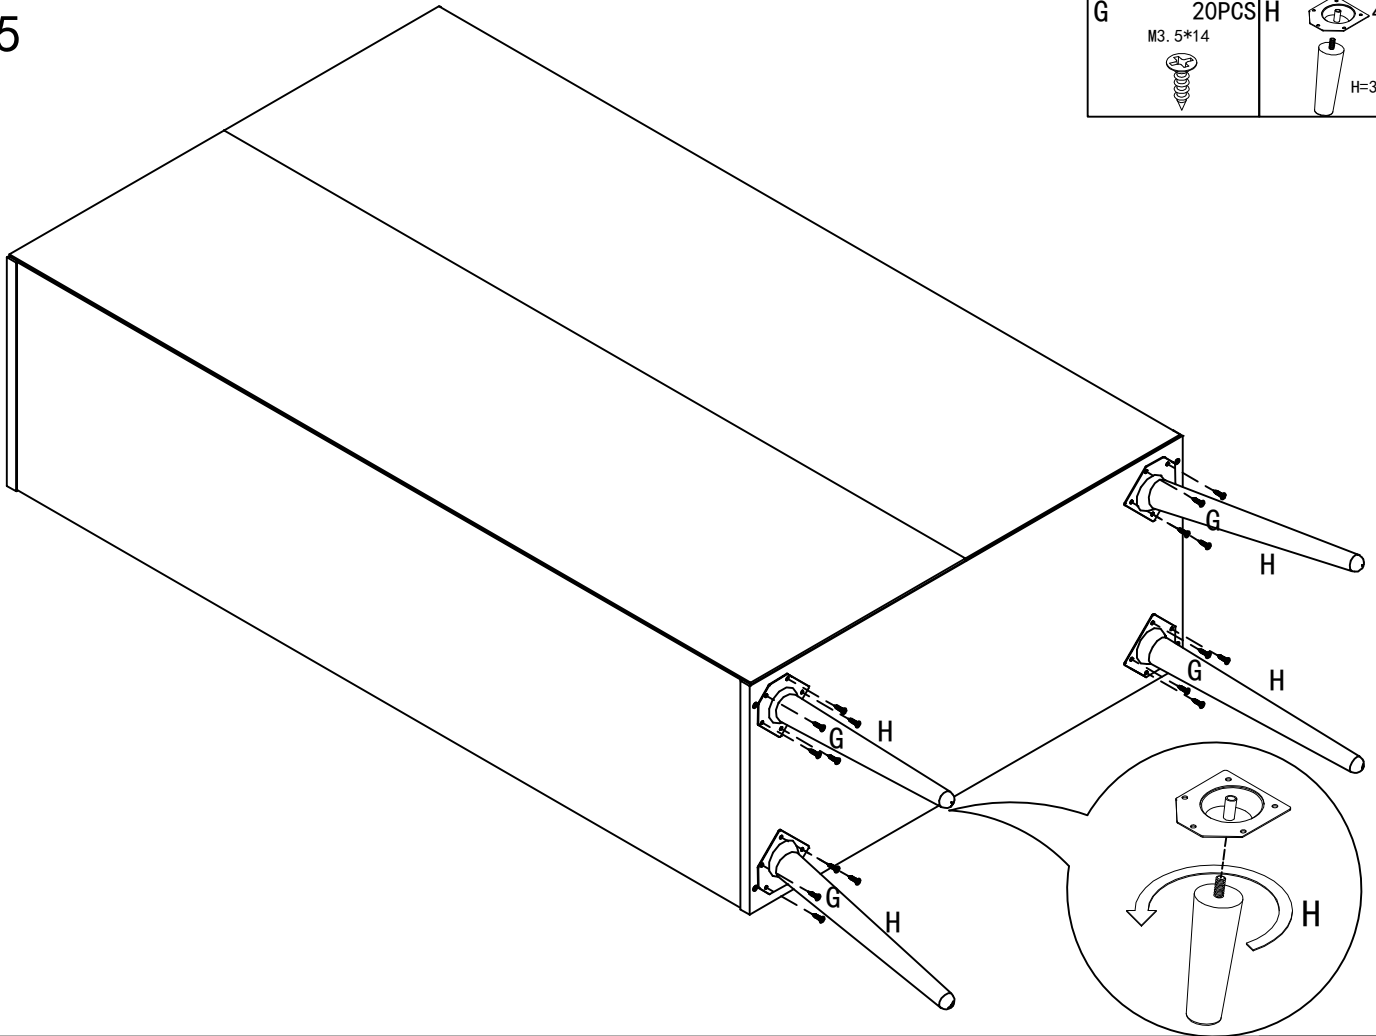

Assembly Instructions

W167382615

A 16PCS 	B 16PCS 	C 10PCS 	D 4PCS 	E 2PCS 
F 6PCS 	G 56PCS 	H 4PCS 	J 26PCS 	K 2PCS 

3

B	4PCS	C	4PCS	D	4PCS
	$\Phi 15 \times 11$		$\Phi 8 \times 40$		M5*40
					

4

J	26PCS
	

5

G	20PCS	H	4PCS
	M3.5*14		H=300mm
			

6

G	24PCS
	M3.5*14
	

- Ⓐ Adjustable left and right screw
- Ⓑ Adjustable front and back screw

7

Secure it

for safety ,this product should be secured to the wall!