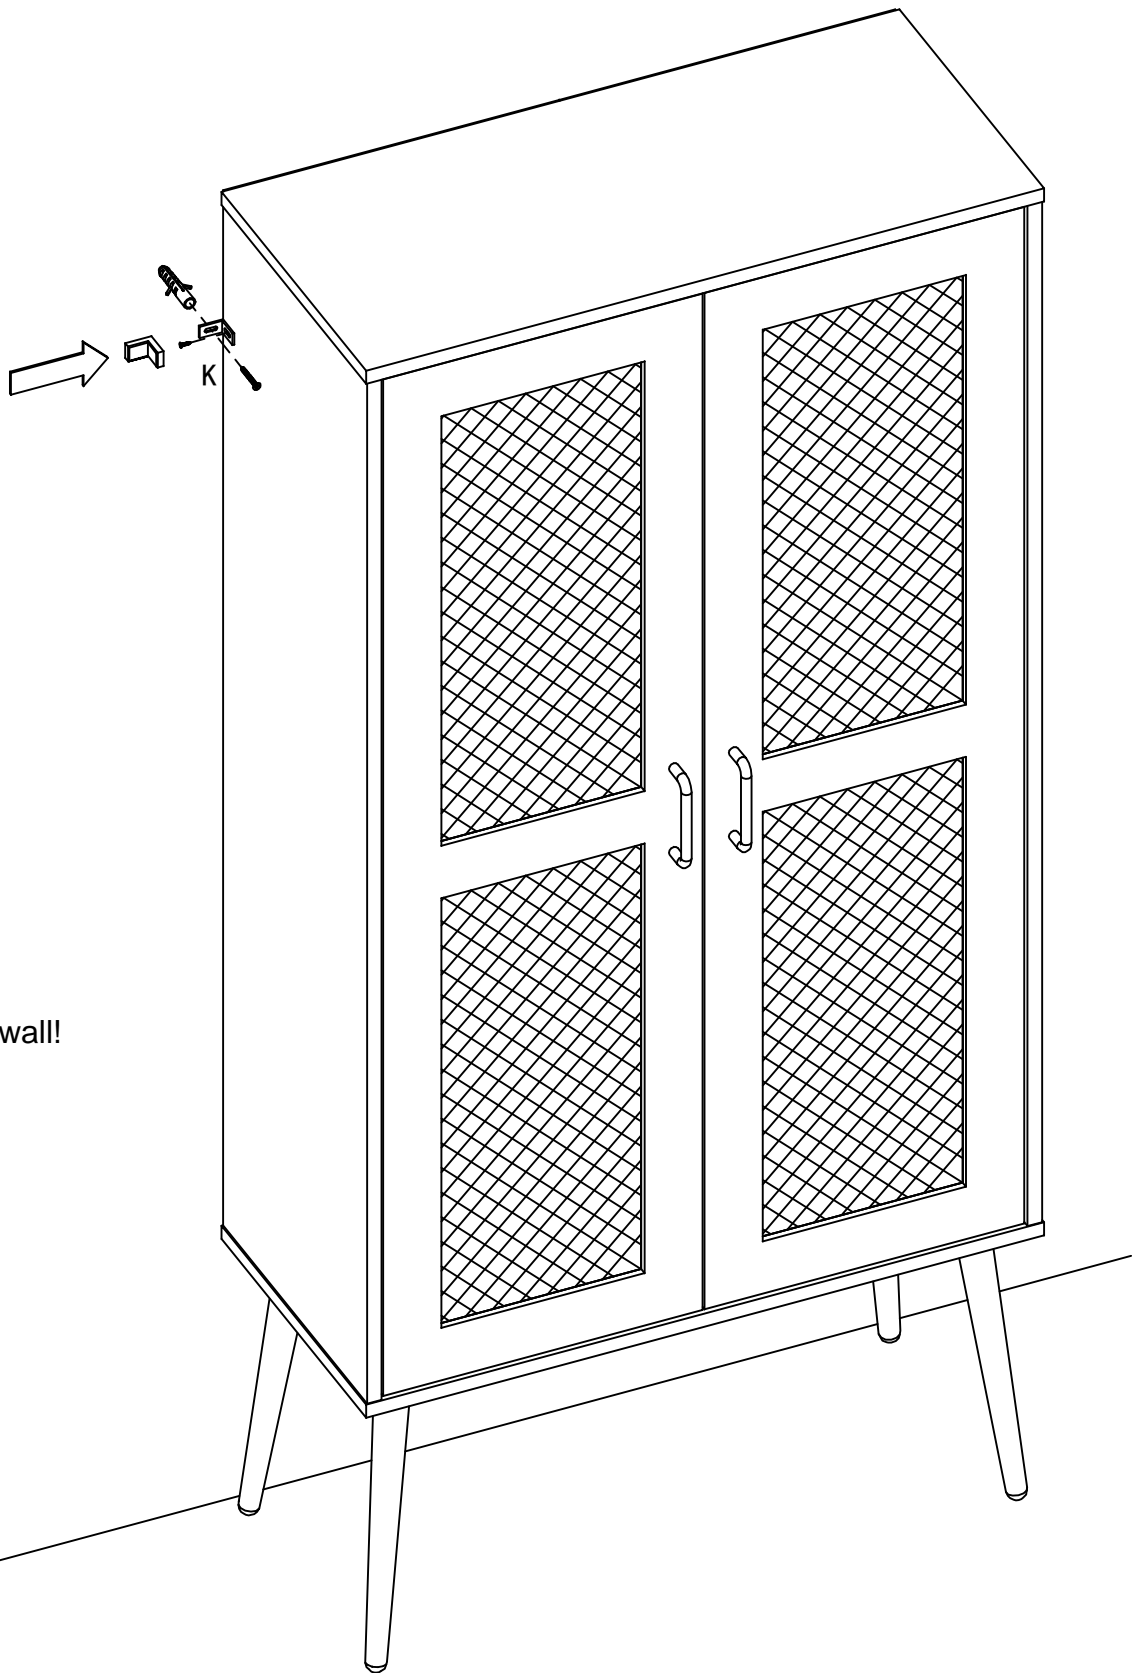

5

G	20PCS	H	4PCS
	M3.5*14		H=300mm
			

6

G	24PCS
	M3.5*14
	

- Ⓐ Adjustable left and right screw
- Ⓑ Adjustable front and back screw

7

Secure it

for safety ,this product should be secured to the wall!