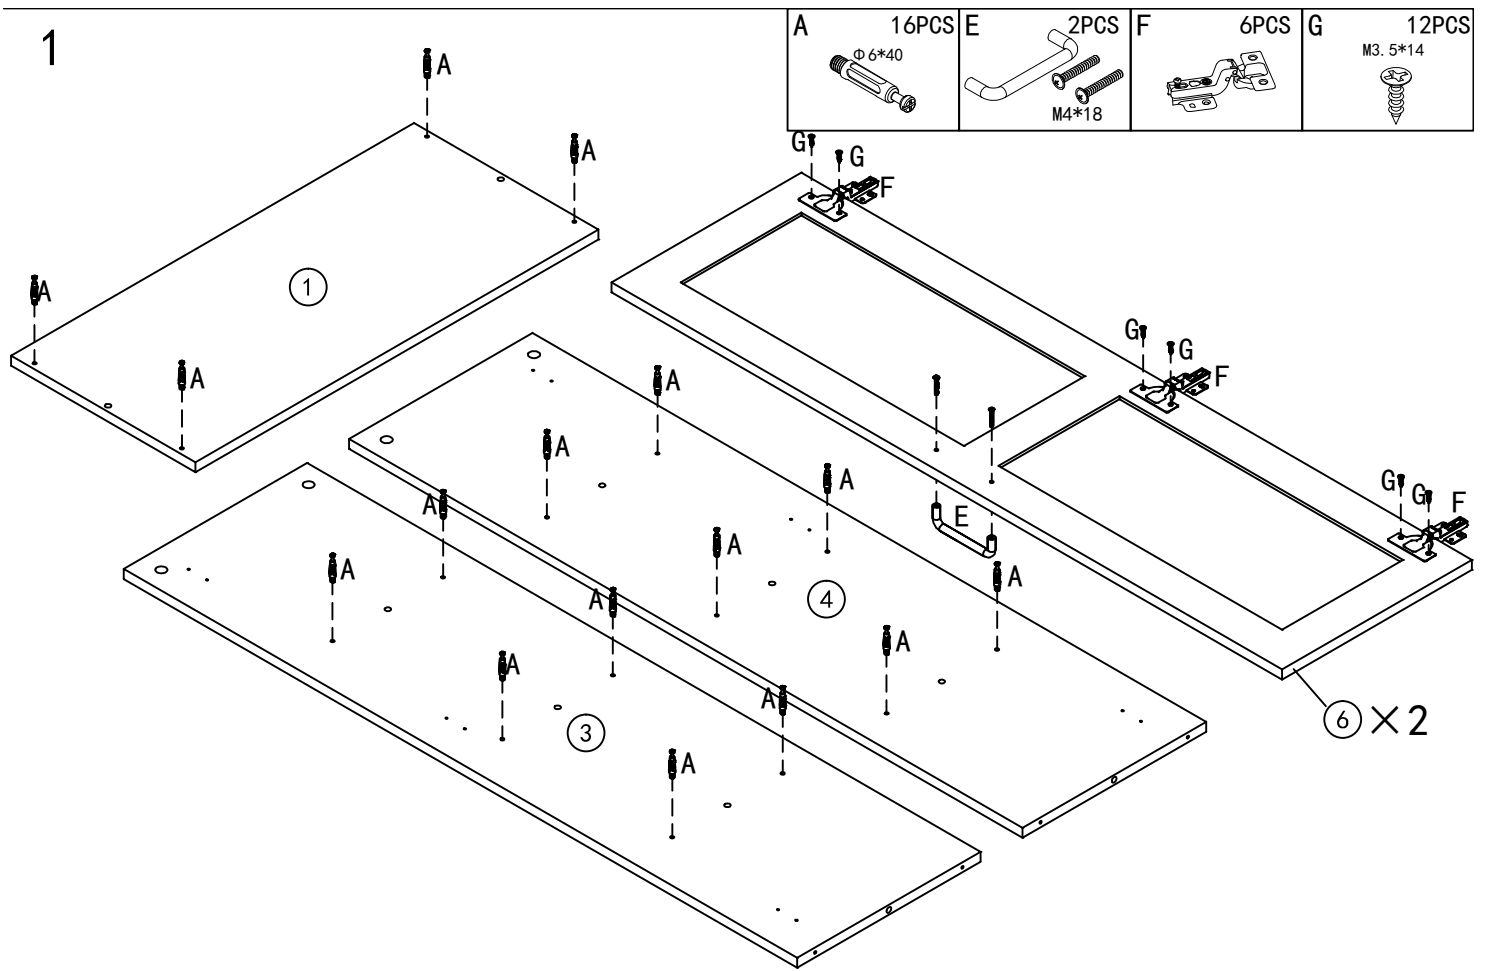

Assembly Instructions

W167382615

A 16PCS 	B 16PCS 	C 10PCS 	D 4PCS 	E 2PCS 
F 6PCS 	G 56PCS 	H 4PCS 	J 26PCS 	K 2PCS 

3

B	4PCS	C	4PCS	D	4PCS
	$\Phi 15 \times 11$		$\Phi 8 \times 40$		M5*40
					

4

J	26PCS
	

5

G	20PCS	H	4PCS
	M3.5*14		H=300mm
			

6

G	24PCS
	M3.5*14
	

- Ⓐ Adjustable left and right screw
- Ⓑ Adjustable front and back screw

7

Secure it

for safety ,this product should be secured to the wall!