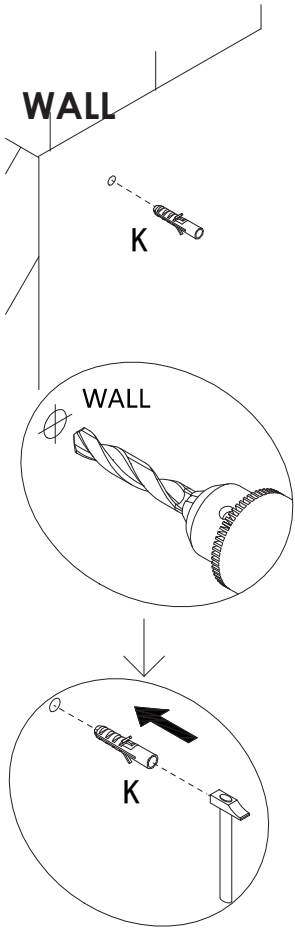

Assembly Instructions

W167382615

A 16PCS 	B 16PCS 	C 10PCS 	D 4PCS 	E 2PCS 
F 6PCS 	G 56PCS 	H 4PCS 	J 26PCS 	K 2PCS 

3

B	4PCS	C	4PCS	D	4PCS
	$\Phi 15 \times 11$		$\Phi 8 \times 40$		M5*40
					

4

J	26PCS
	

5

G	20PCS	H	4PCS
	M3.5*14		H=300mm
			

6

G	24PCS
	M3.5*14
	

- Ⓐ Adjustable left and right screw
- Ⓑ Adjustable front and back screw

7

Secure it

for safety ,this product should be secured to the wall!