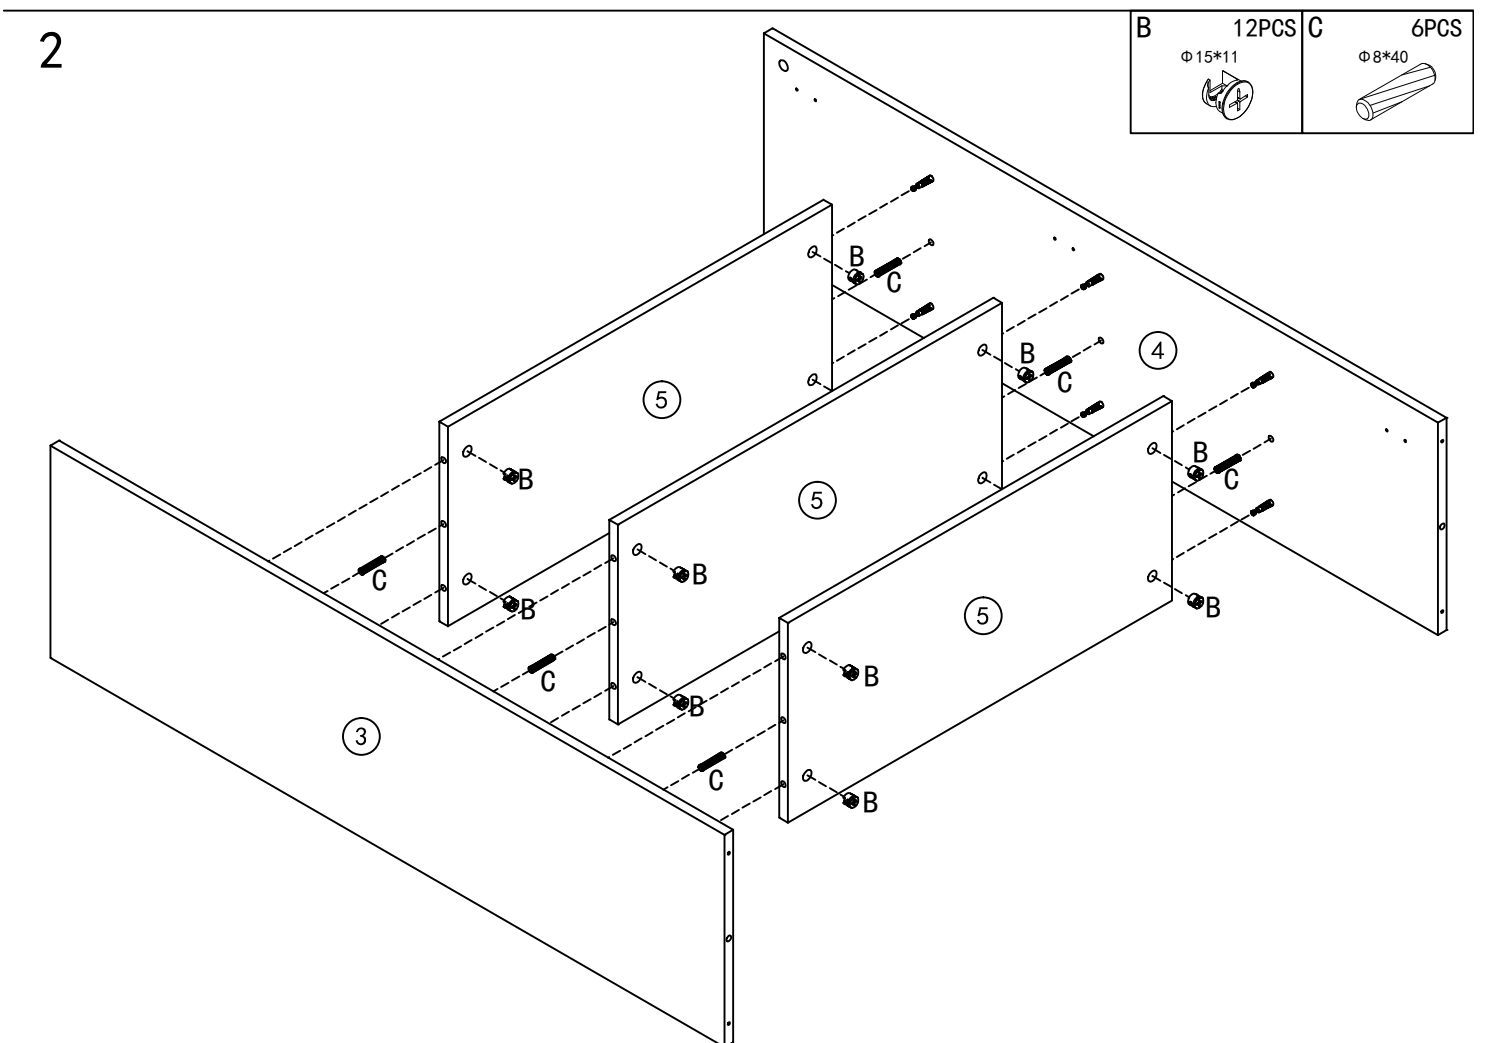

Assembly Instructions

W167382615

A 16PCS 	B 16PCS 	C 10PCS 	D 4PCS 	E 2PCS 
F 6PCS 	G 56PCS 	H 4PCS 	J 26PCS 	K 2PCS 

3

B	4PCS	C	4PCS	D	4PCS
	$\Phi 15 \times 11$		$\Phi 8 \times 40$		M5*40
					

4

J	26PCS
	

5

G	20PCS	H	4PCS
	M3.5*14		H=300mm
			

6

G	24PCS
	M3.5*14
	

- Ⓐ Adjustable left and right screw
- Ⓑ Adjustable front and back screw

7

Secure it

for safety ,this product should be secured to the wall!