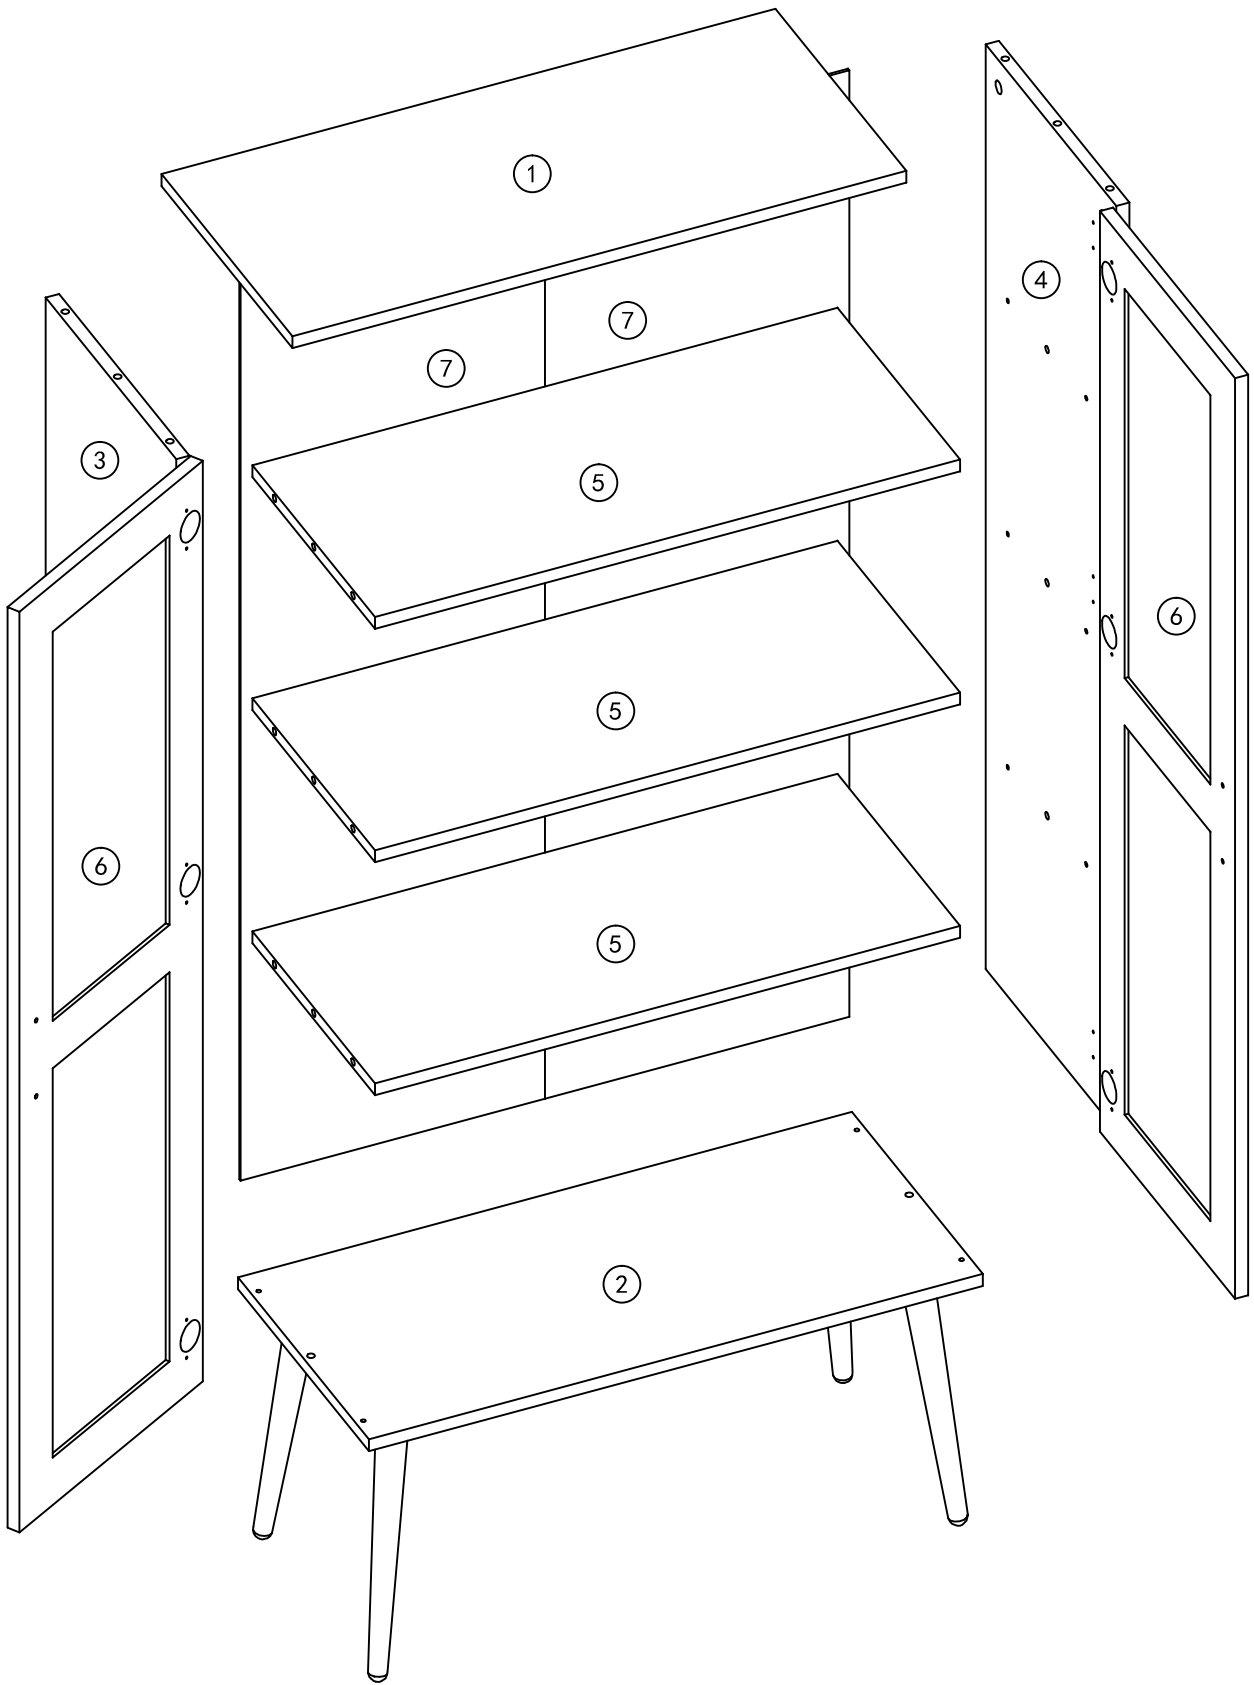

Assembly Instructions

W167382615

A 16PCS 	B 16PCS 	C 10PCS 	D 4PCS 	E 2PCS 
F 6PCS 	G 56PCS 	H 4PCS 	J 26PCS 	K 2PCS 

3

B	4PCS	C	4PCS	D	4PCS
	$\Phi 15 \times 11$		$\Phi 8 \times 40$		M5*40
					

4

J	26PCS
	

5

G	20PCS	H	4PCS
	M3.5*14		H=300mm
			

6

G	24PCS
	M3.5*14
	

- Ⓐ Adjustable left and right screw
- Ⓑ Adjustable front and back screw

7

Secure it

for safety ,this product should be secured to the wall!