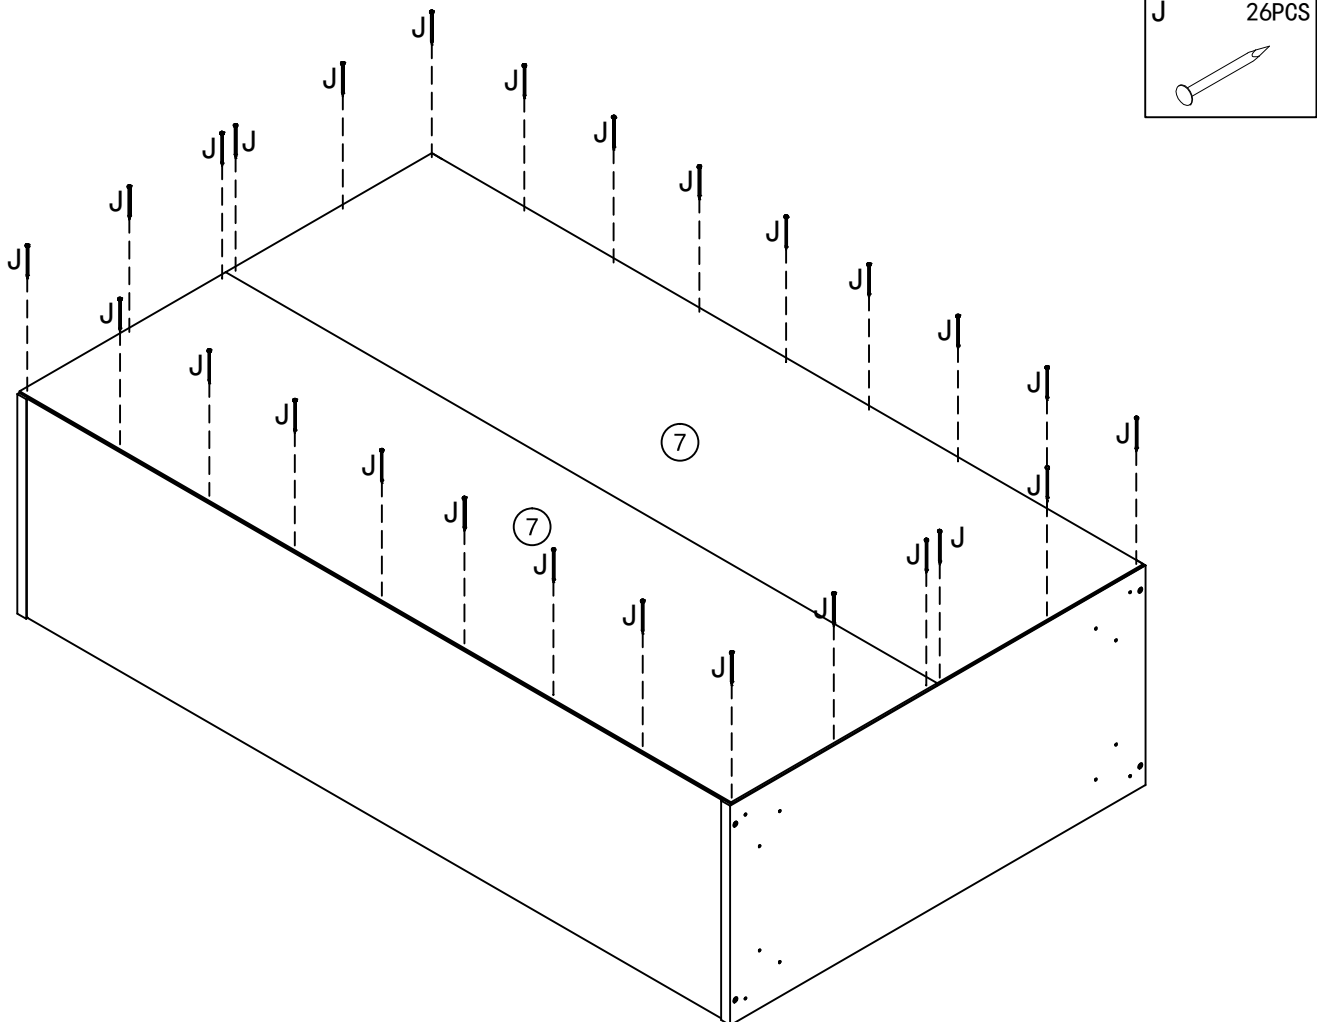

Assembly Instructions

W167382615

A 16PCS 	B 16PCS 	C 10PCS 	D 4PCS 	E 2PCS 
F 6PCS 	G 56PCS 	H 4PCS 	J 26PCS 	K 2PCS 

3

B	4PCS	C	4PCS	D	4PCS
	$\Phi 15 \times 11$		$\Phi 8 \times 40$		M5*40
					

4

J	26PCS
	

5

G	20PCS	H	4PCS
	M3.5*14		H=300mm
			

6

G	24PCS
	M3.5*14
	

- Ⓐ Adjustable left and right screw
- Ⓑ Adjustable front and back screw

7

Secure it

for safety ,this product should be secured to the wall!