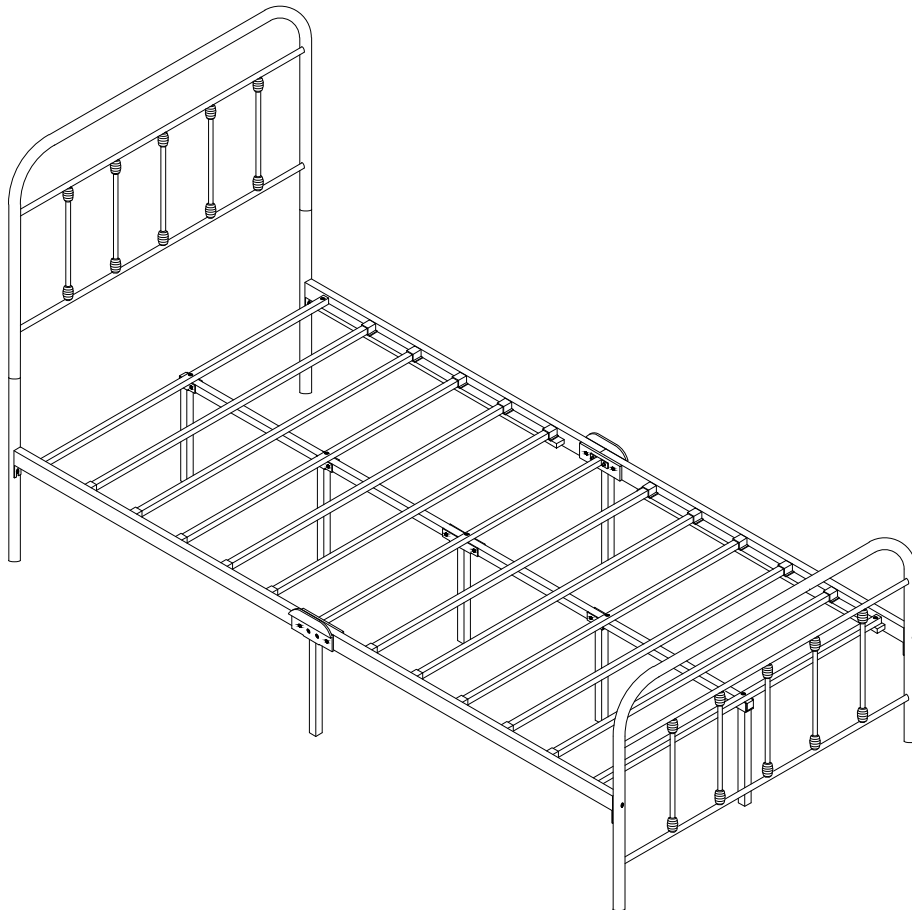

ASSEMBLY INSTRUCTION

NOTES:

- The item is only intended to be used indoors. The product must be assembled and used in accordance with the provisions of the manual.
- It is recommended that assembly is undertaken by about 2 adults. Please read assembly instructions before assembly and strictly adhere to each step outlined. Estimated assembly time is 30 minutes.

WARNING:

- **WARNING FOR YOUNG CHILDREN** - This product contains small components, please ensure that they are kept away from small children while assembling.

1

PARTS LIST

A	B	C	D	E	F					
										
2pcs	1pc	1pc	1pc	2pcs	8pcs					
G	H	I	a	b	c	d	e	f	g	h
										
2pcs	1pc	2pcs	M6*15 8pcs	M6*30 4pcs	M6*40 4pcs	M6*50 9pcs	M4 1pc	24pcs	13pcs	17pcs