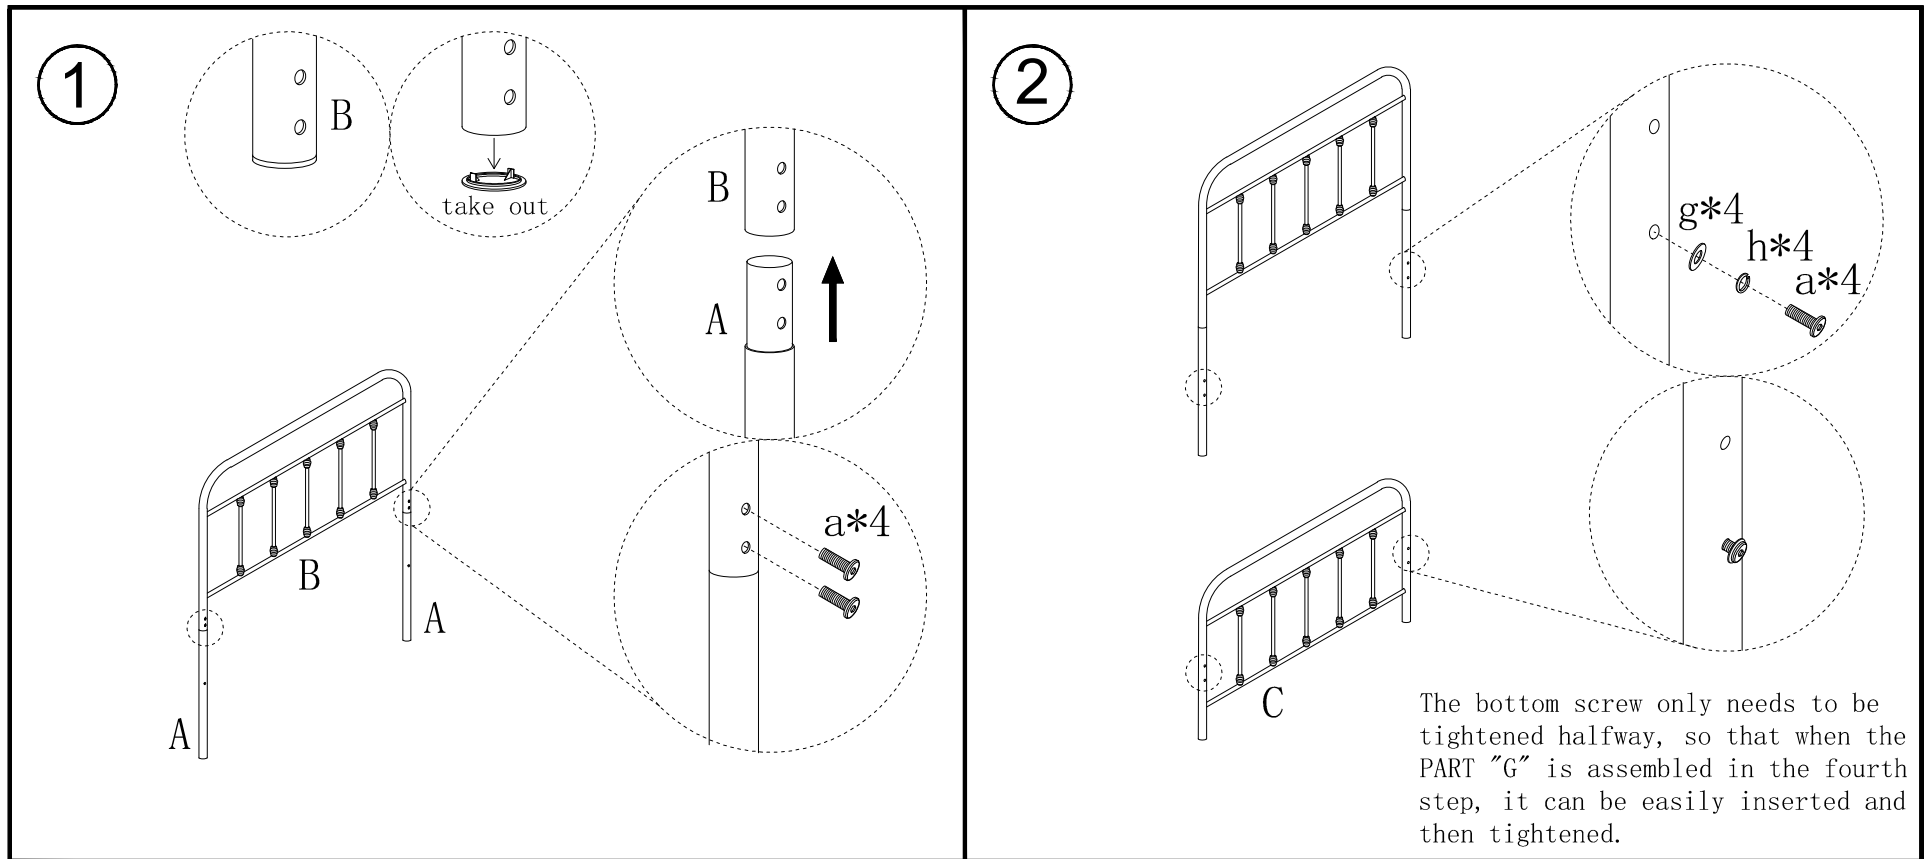

2

NOTE: PLEASE DO NOT TIGHTEN THE BOLTS UNTIL ALL FIXED