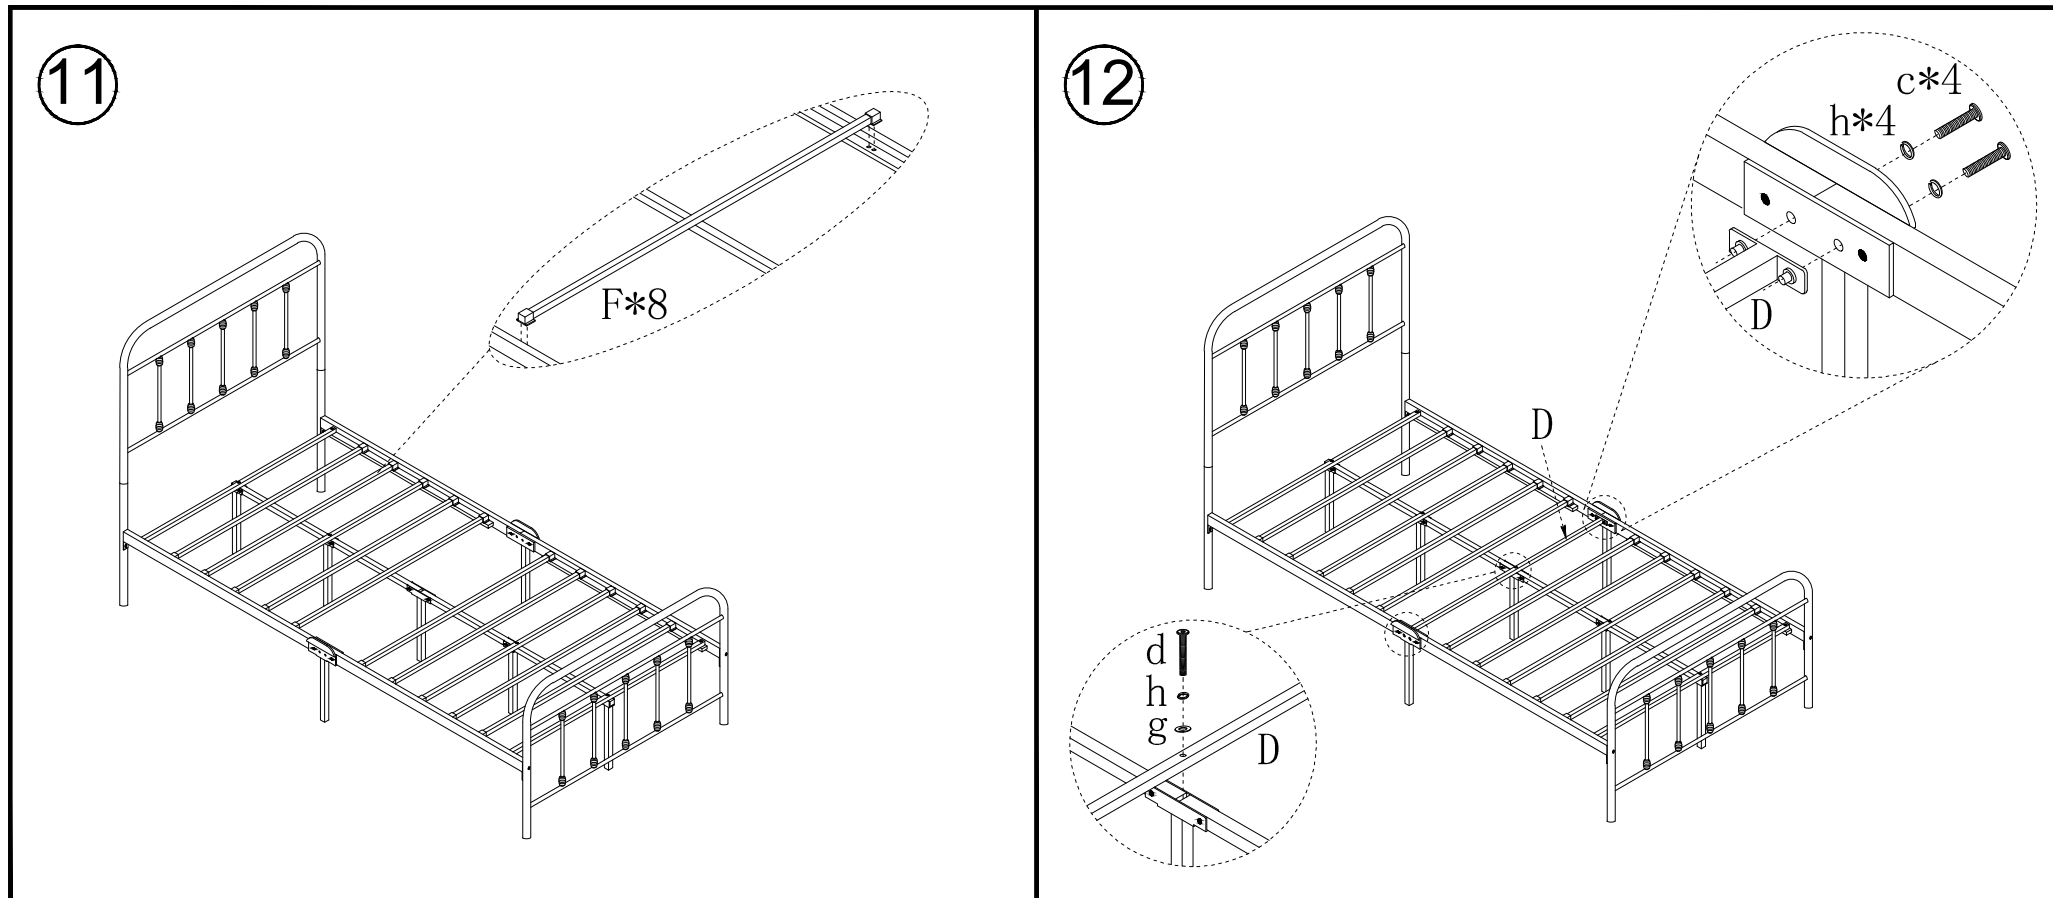

Warranty Information:

We warranty this product to be free from defects in materials. This warranty covers one year from the date of original purchase.