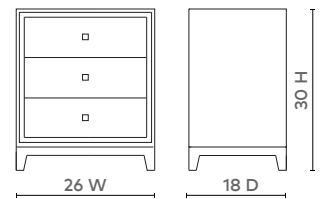

BERGAMO 3-DRAWER SIDE TABLE - WHITE

**BGO-130-09**

- 26w x 18d x 30h
- Lacquered Wood
- Chrome Finish Ring Pull
- Stained Drawer Interiors
- Soft Closing Glides

WHITE

GRAY

**BUNGALOW**  
201.405.1800 | BUNGALOW5.COM