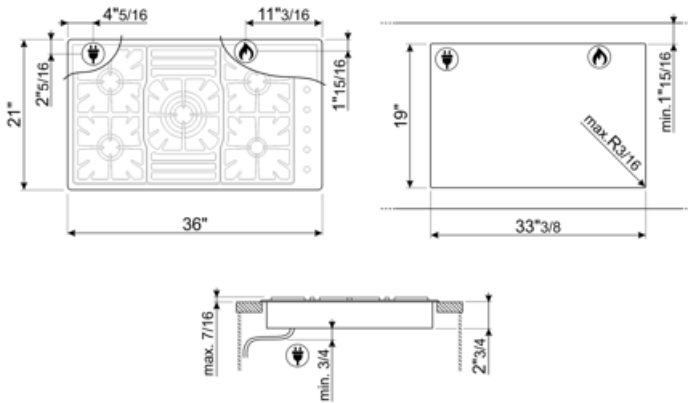

Rear-right - Gas - Semi-rapid - 6000 BTU

Front-right - Gas - AUX - 3500 BTU

Gas safety valves   Yes   Automatic Ignition   Yes

Accessories Included

Cast iron wok support   1

Electrical Connection

Nominal power	1 W	Frequency	50/60 Hz
Voltage	100-120 V	Power cord length	47 1/4 "
Electric cable type	Single phase	Plug	B

Gas Connection

Gas Type	G20 Natural gas	Other gas nozzles included	G30 LPG liquid gas
Gas connection	Cylindric	Gas nominal rating	9500 W