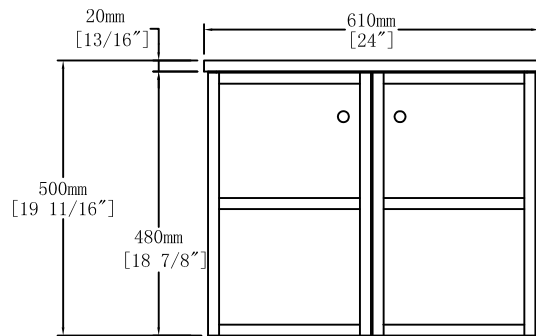

Top View

480mm
[18 7/8"]

595mm
[23 7/16"]

455mm
[17 15/16"]

Front View

Side View

610mm
[24"]

465mm
[18 5/16"]

500mm
[19 11/16"]