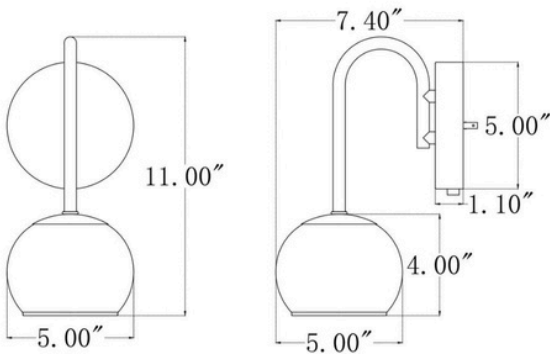

Light Source

Lamp Not Included

Lamp Type: G16.5

Incandescent or LED

Number of bulbs: 1

Max Wattage/Range: 60W

Voltage: 120

Socket Type: E12 CAND BASE

Project: _____
Company: _____
Location: _____
Approved: _____
Notes:

Mounting / Installations

SkyPlug Plug-in Mounting System

Lead Wire Length: 6"

Wire Type: 1015 105°C

Location Rating: Damp

Luminaire Support: Max. 50 lbs

SkyPlug: SPU-3L

SkyOutlet: SR-3L