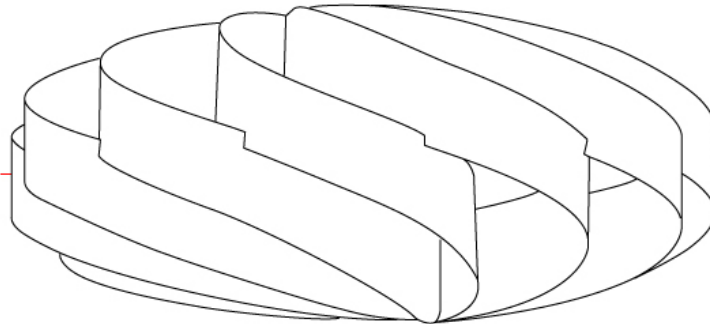

SWIRL SURFACE

D62008-SIL

YOUR SELECTED OPTIONS

Finish Options: Silver

PROJECT

TYPE

SPECIFIER

QUANTITY

DATE