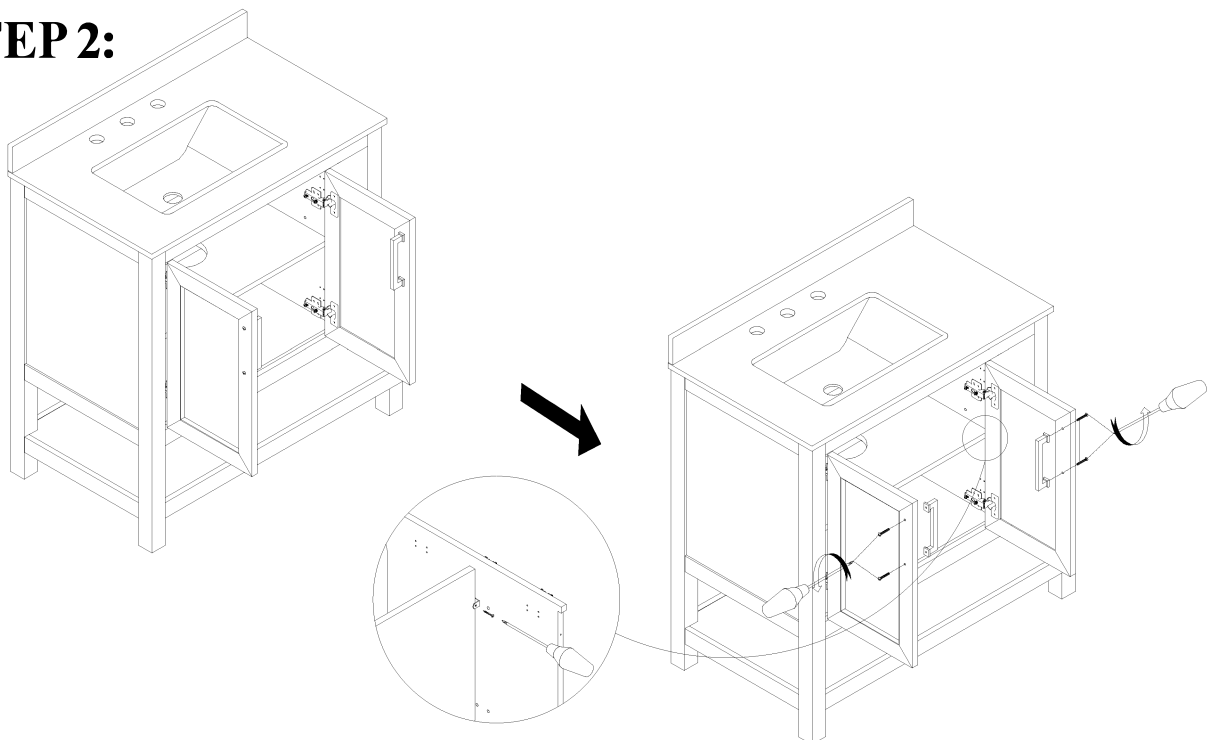

INSTALLATION

STEP 1: Installing the backsplash (Optional)

STEP 2: