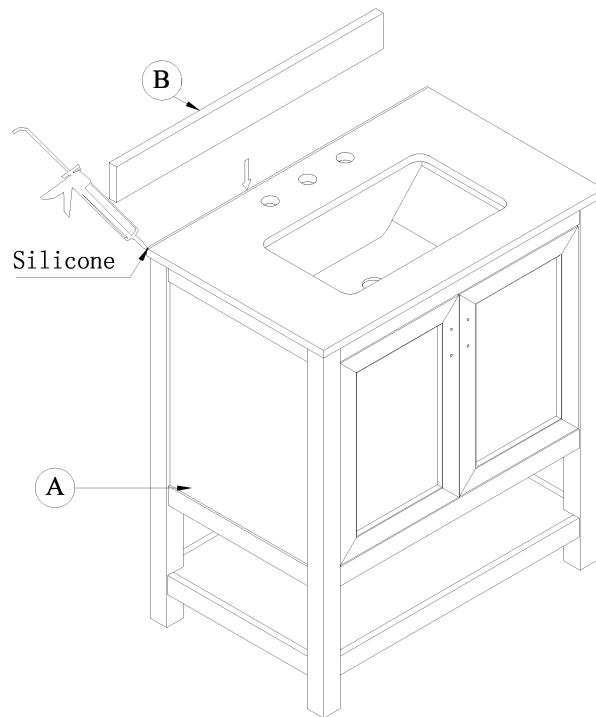

INSTALLATION

STEP 1: Installing the backsplash (Optional)