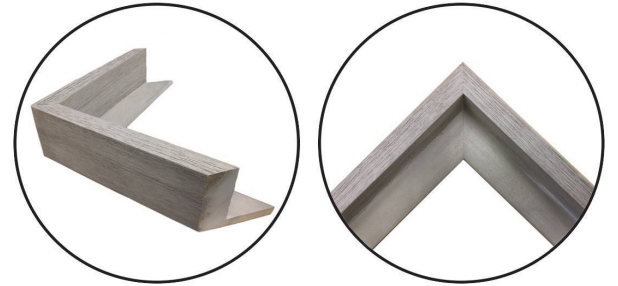

# WENDOVER ART GROUP

---

ITEM NUMBER : **WST0039**

TITLE : **Red Geo Diptych**

OUTWARD DIMENSION (W X H) : **57.25" x 71.25"**

FRAME (WIDTH X DEPTH) : **MC2732 | 0.38" x 1.88"**

FRAME FINISH : **Floater Frame**

**Gray Driftwood**

DESCRIPTION :

**Giclee on Raw Canvas, Two Canvas Panels Framed Together  
in One Frame**