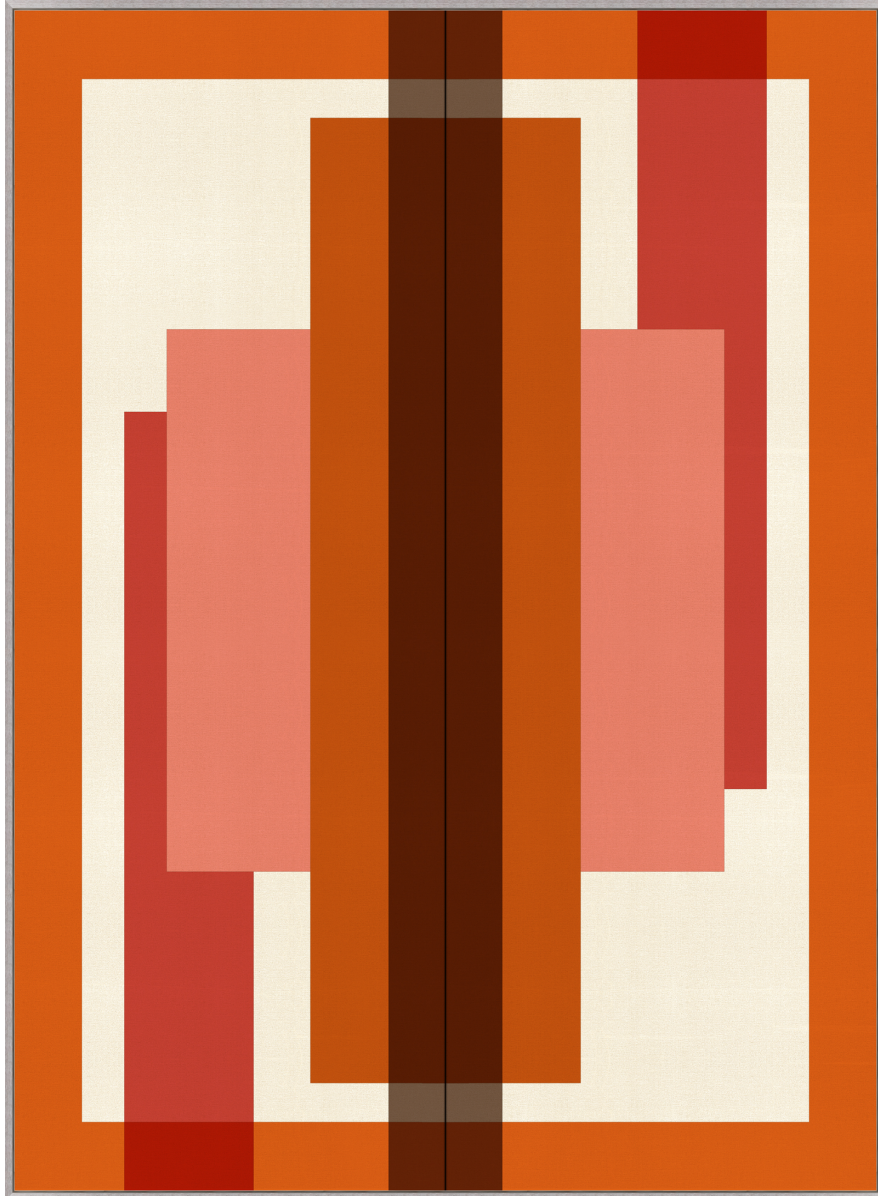

# WENDOVER ART GROUP

---

ITEM NUMBER : **WST0039**

TITLE : **Red Geo Diptych**

OUTWARD DIMENSION (W X H) : **57.25" x 71.25"**

FRAME (WIDTH X DEPTH) : **MC2732 | 0.38" x 1.88"**

FRAME FINISH : **Floater Frame**

**Gray Driftwood**

DESCRIPTION :

**Giclee on Raw Canvas, Two Canvas Panels Framed Together  
in One Frame**