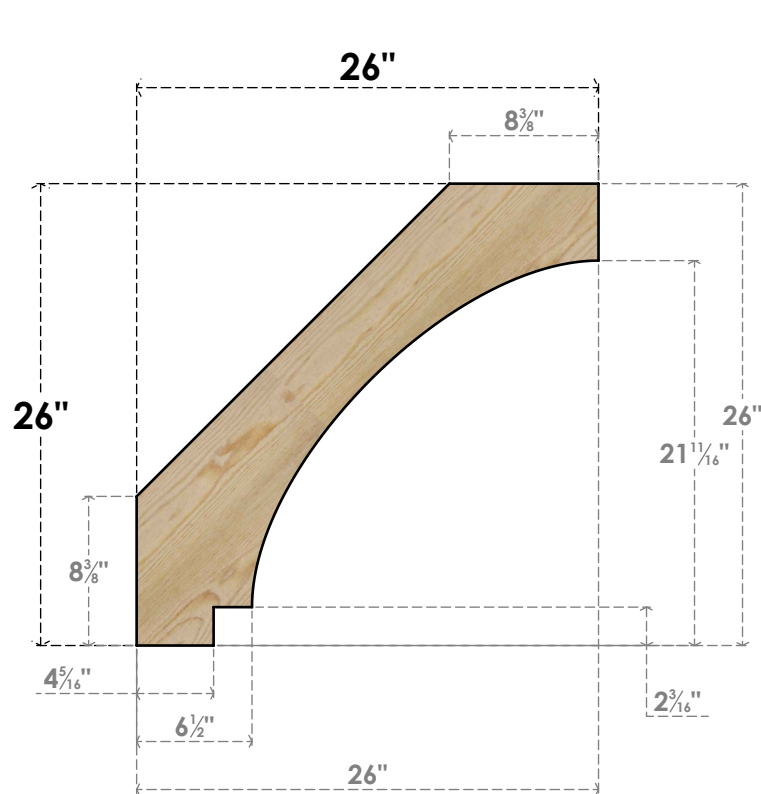

BRC04X26X26IMP00RDF

4"W X 26"D X 26"H IMPERIAL ROUGH SAWN BRACE, DOUGLAS FIR

SIDE

FRONT

EKENA MILLWORK
 2300 WEST MAIN ST.
 CLARKSVILLE, TX 75426
 TOLL FREE: 866-607-0453
 WWW.EKENAMILLWORK.COM

NOTES

1. INSTALLATION TO BE COMPLETED IN ACCORDANCE WITH MANUFACTURER'S SPECIFICATIONS.
2. DRAWING MAY NOT BE TO SCALE
3. THIS DRAWING IS INTENDED FOR DESIGN AND PLANNING PURPOSES ONLY.
4. ALL INFORMATION CONTAINED HEREIN WAS CURRENT AT THE TIME OF DEVELOPMENT BUT MUST BE REVIEWED AND APPROVED BY THE PRODUCT MANUFACTURER TO BE CONSIDERED ACCURATE.
5. PRODUCTS ARE NOT KILN DRIED. THIS ITEM IS UNIQUE AND WILL CONTAIN THE NATURAL VARIATIONS THAT THE WOOD SPECIES OFFERS. THIS MAY RESULT IN VARIATIONS UP TO 1/4"