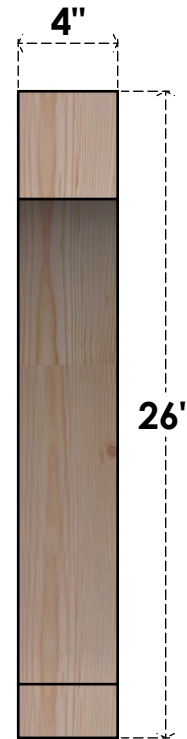

BRC04X26X26IMP00RDF

4"W X 26"D X 26"H IMPERIAL ROUGH SAWN BRACE, DOUGLAS FIR

SIDE

FRONT

EKENA MILLWORK
 2300 WEST MAIN ST.
 CLARKSVILLE, TX 75426
 TOLL FREE: 866-607-0453
 WWW.EKENAMILLWORK.COM

NOTES

1. INSTALLATION TO BE COMPLETED IN ACCORDANCE WITH MANUFACTURER'S SPECIFICATIONS.
2. DRAWING MAY NOT BE TO SCALE
3. THIS DRAWING IS INTENDED FOR DESIGN AND PLANNING PURPOSES ONLY.
4. ALL INFORMATION CONTAINED HEREIN WAS CURRENT AT THE TIME OF DEVELOPMENT BUT MUST BE REVIEWED AND APPROVED BY THE PRODUCT MANUFACTURER TO BE CONSIDERED ACCURATE.
5. PRODUCTS ARE NOT KILN DRIED. THIS ITEM IS UNIQUE AND WILL CONTAIN THE NATURAL VARIATIONS THAT THE WOOD SPECIES OFFERS. THIS MAY RESULT IN VARIATIONS UP TO 1/4"