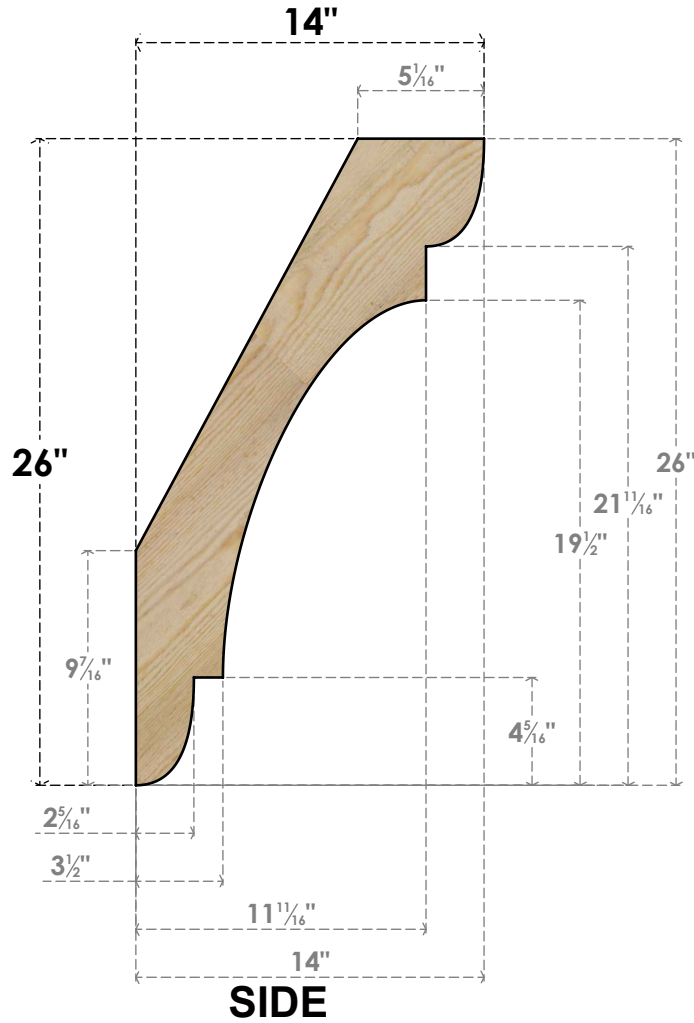

BRC04X14X26OLY00RDF

4"W X 14"D X 26"H OLYMPIC ROUGH SAWN BRACE, DOUGLAS FIR

EKENA MILLWORK
 2300 WEST MAIN ST.
 CLARKSVILLE, TX 75426
 TOLL FREE: 866-607-0453
 WWW.EKENAMILLWORK.COM

NOTES

1. INSTALLATION TO BE COMPLETED IN ACCORDANCE WITH MANUFACTURER'S SPECIFICATIONS.
2. DRAWING MAY NOT BE TO SCALE
3. THIS DRAWING IS INTENDED FOR DESIGN AND PLANNING PURPOSES ONLY.
4. ALL INFORMATION CONTAINED HEREIN WAS CURRENT AT THE TIME OF DEVELOPMENT BUT MUST BE REVIEWED AND APPROVED BY THE PRODUCT MANUFACTURER TO BE CONSIDERED ACCURATE.
5. PRODUCTS ARE NOT KILN DRIED. THIS ITEM IS UNIQUE AND WILL CONTAIN THE NATURAL VARIATIONS THAT THE WOOD SPECIES OFFERS. THIS MAY RESULT IN VARIATIONS UP TO 1/4"