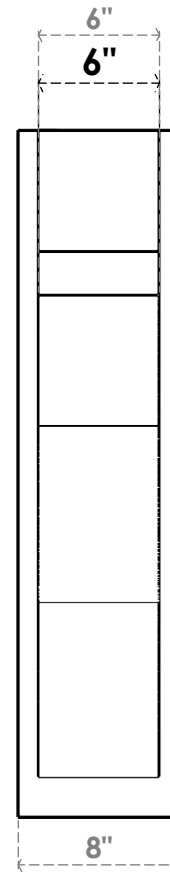

# ITEM NUMBER: OUTUROC060X080X26000X34000X060X020X060FST44RCPR

6"W TOP X 8"W BACK X 26"D X 34"H X 6"T TOP X 2"T BACK TIMBERTHANE ROUGH CEDAR FUNSTON FAUX WOOD OPEN OUTLOOKER, BLOCK TOP AND BACK, 6"W CLOSED BRACE, PRIMED TAN

**SIDE PROFILE**

**FRONT PROFILE**

**ISOMETRIC**

GENERATED DATE : 07/06/2023

EKENA MILLWORK  
2300 WEST MAIN ST.  
CLARKSVILLE, TX 75426  
TOLL FREE: 866-607-0453  
WWW.EKENAMILLWORK.COM

**NOTES**

1. INSTALLATION TO BE COMPLETED IN ACCORDANCE WITH MANUFACTURER'S SPECIFICATIONS.
2. DRAWING MAY NOT BE TO SCALE
3. THIS DRAWING IS INTENDED FOR DESIGN AND PLANNING PURPOSES ONLY.
4. ALL INFORMATION CONTAINED HEREIN WAS CURRENT AT THE TIME OF DEVELOPMENT BUT MUST BE REVIEWED AND APPROVED BY THE PRODUCT MANUFACTURER TO BE CONSIDERED ACCURATE.
5. TIMBERTHANE ARCHITECTURAL PRODUCTS ARE MADE FROM HIGH DENSITY URETHANE AND COME FACTORY PRIMED