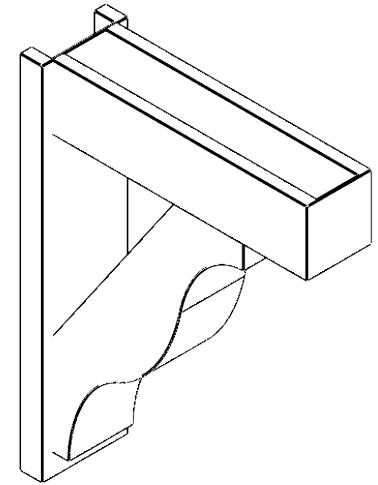

# ITEM NUMBER: OUTUROC060X080X26000X34000X060X020X060FST44RCPR

6"W TOP X 8"W BACK X 26"D X 34"H X 6"T TOP X 2"T BACK TIMBERTHANE ROUGH CEDAR FUNSTON FAUX WOOD OPEN OUTLOOKER, BLOCK TOP AND BACK, 6"W CLOSED BRACE, PRIMED TAN

**SIDE PROFILE**

**FRONT PROFILE**

**ISOMETRIC**

GENERATED DATE : 07/06/2023

EKENA MILLWORK  
2300 WEST MAIN ST.  
CLARKSVILLE, TX 75426  
TOLL FREE: 866-607-0453  
WWW.EKENAMILLWORK.COM

**NOTES**

1. INSTALLATION TO BE COMPLETED IN ACCORDANCE WITH MANUFACTURER'S SPECIFICATIONS.
2. DRAWING MAY NOT BE TO SCALE
3. THIS DRAWING IS INTENDED FOR DESIGN AND PLANNING PURPOSES ONLY.
4. ALL INFORMATION CONTAINED HEREIN WAS CURRENT AT THE TIME OF DEVELOPMENT BUT MUST BE REVIEWED AND APPROVED BY THE PRODUCT MANUFACTURER TO BE CONSIDERED ACCURATE.
5. TIMBERTHANE ARCHITECTURAL PRODUCTS ARE MADE FROM HIGH DENSITY URETHANE AND COME FACTORY PRIMED