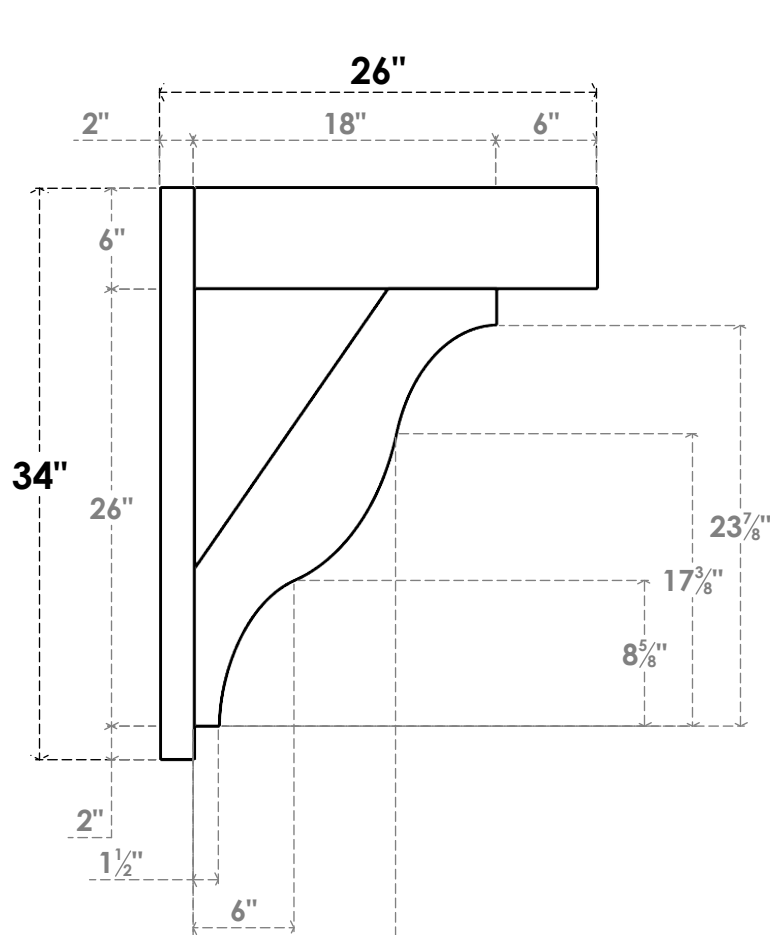

# ITEM NUMBER: OUTUROC060X080X26000X34000X060X020X060FST44RCPR

6"W TOP X 8"W BACK X 26"D X 34"H X 6"T TOP X 2"T BACK TIMBERTHANE ROUGH CEDAR FUNSTON FAUX WOOD OPEN OUTLOOKER, BLOCK TOP AND BACK, 6"W CLOSED BRACE, PRIMED TAN

**SIDE PROFILE**

**FRONT PROFILE**

**ISOMETRIC**

GENERATED DATE : 07/06/2023

EKENA MILLWORK  
2300 WEST MAIN ST.  
CLARKSVILLE, TX 75426  
TOLL FREE: 866-607-0453  
WWW.EKENAMILLWORK.COM

**NOTES**

1. INSTALLATION TO BE COMPLETED IN ACCORDANCE WITH MANUFACTURER'S SPECIFICATIONS.
2. DRAWING MAY NOT BE TO SCALE
3. THIS DRAWING IS INTENDED FOR DESIGN AND PLANNING PURPOSES ONLY.
4. ALL INFORMATION CONTAINED HEREIN WAS CURRENT AT THE TIME OF DEVELOPMENT BUT MUST BE REVIEWED AND APPROVED BY THE PRODUCT MANUFACTURER TO BE CONSIDERED ACCURATE.
5. TIMBERTHANE ARCHITECTURAL PRODUCTS ARE MADE FROM HIGH DENSITY URETHANE AND COME FACTORY PRIMED