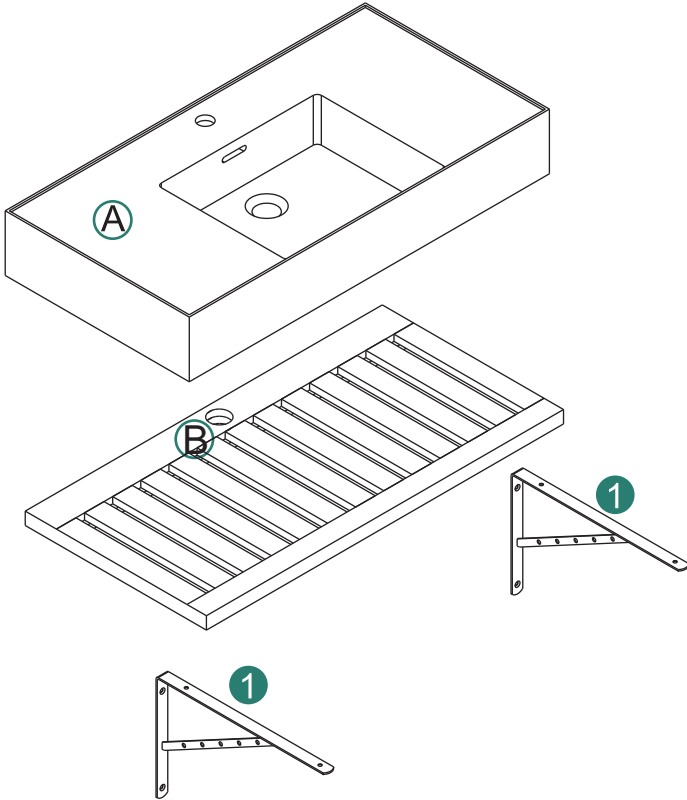

Bathroom Vanity

Notice:

1. Follow the installation instructions. Please confirm all accessories are preset before installation.
2. Do not fully tighten the screws during initial assembly. Fully tighten screws only once all pieces which are correctly assembled.
3. If you encounter any problems during installation, please contact our customer service.
4. Please unbox the item from the side with an open-label and put a carpet on the floor to avoid scratching it.

Recommended installers : 2

Put a carpet on the floor before unpacking

Estimate installation time:
30 minutes

Item no.	Reference Image	Qty
A		x1
B		x1
1		x2
2		x2
3		x2

Item no.	Reference Image	Qty
4		x2 Sets
5		x4
6		x4
7		x4 Sets
8		

TOOLS AND ACCESSORIES

Drill

Measuring tape

Silicone

Level

Pencil

Hammer

1