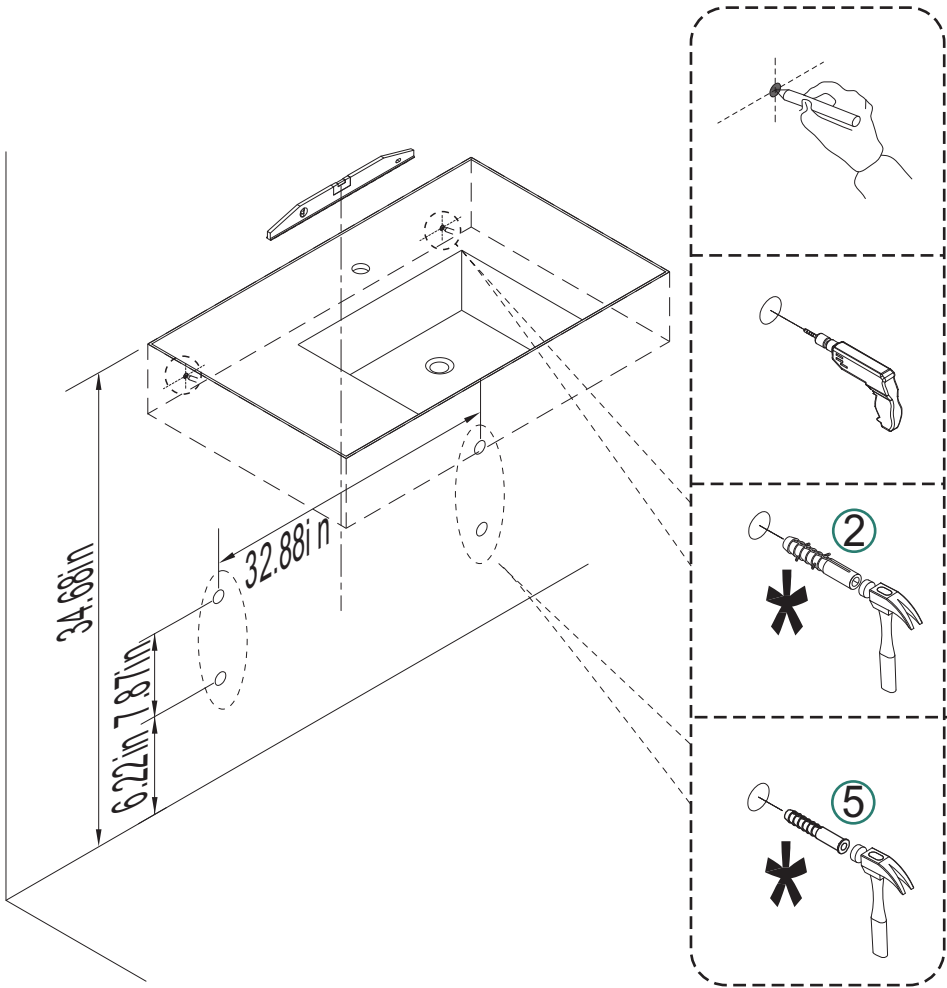

Bathroom Vanity

Notice:

1. Follow the installation instructions. Please confirm all accessories are preset before installation.
2. Do not fully tighten the screws during initial assembly. Fully tighten screws only once all pieces which are correctly assembled.
3. If you encounter any problems during installation, please contact our customer service.
4. Please unbox the item from the side with an open-label and put a carpet on the floor to avoid scratching it.

Recommended installers : 2

Put a carpet on the floor before unpacking

Estimate installation time:
30 minutes

Item no.	Reference Image	Qty
A		x1
B		x1
1		x2
2		x2
3		x2

Item no.	Reference Image	Qty
4		x2 Sets
5		x4
6		x4
7		x4 Sets
8		

TOOLS AND ACCESSORIES

Drill

Measuring tape

Silicone

Level

Pencil

Hammer

1

WARNING: To prevent tipping over, this product must be used with the included wall mounting device.
WARNING: Evaluate the suitability of the wall to ensure that the fixtures can withstand the forces that occur.