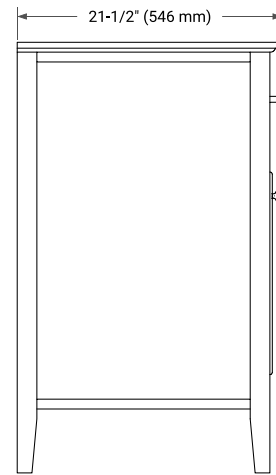

# 36" LEFT OFFSET CABINET

## BASE CABINET DIMENSIONS

36" W x 21.5" D x 33.5" H

## FRONT VIEW

## SIDE VIEW