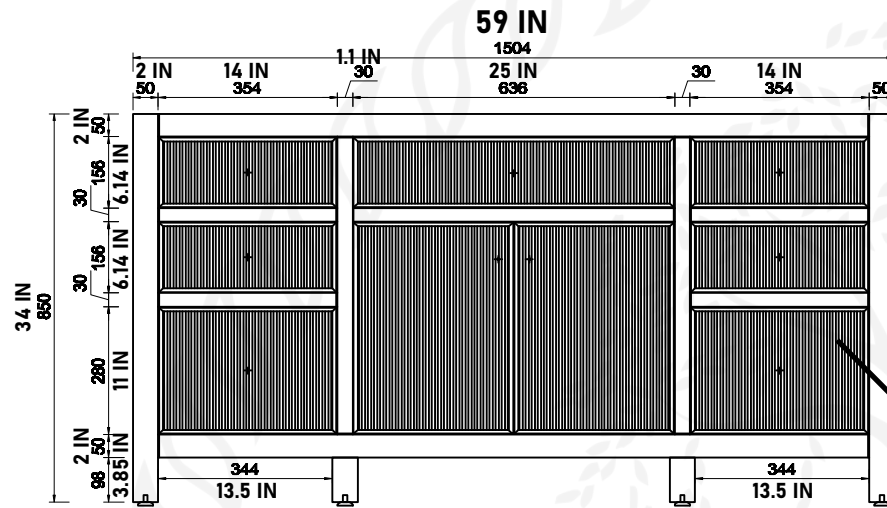

SONO-60S

WILLOW COLLECTIONS
SONOMA 60 IN SINGL SINK
BATHROOM VANITY

DEEP DRAWER
WITH BUILT-IN
ORGANIZER
AND POWER STATION