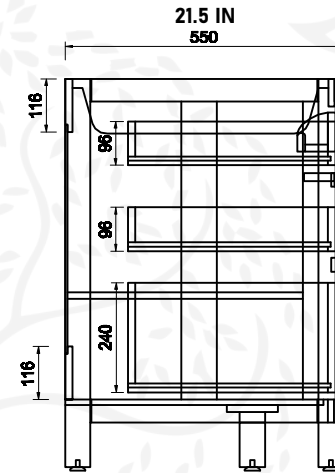

SONO-60S

WILLOW COLLECTIONS
SONOMA 60 IN SINGL SINK
BATHROOM VANITY

DEEP DRAWER
WITH BUILT-IN
ORGANIZER
AND POWER STATION