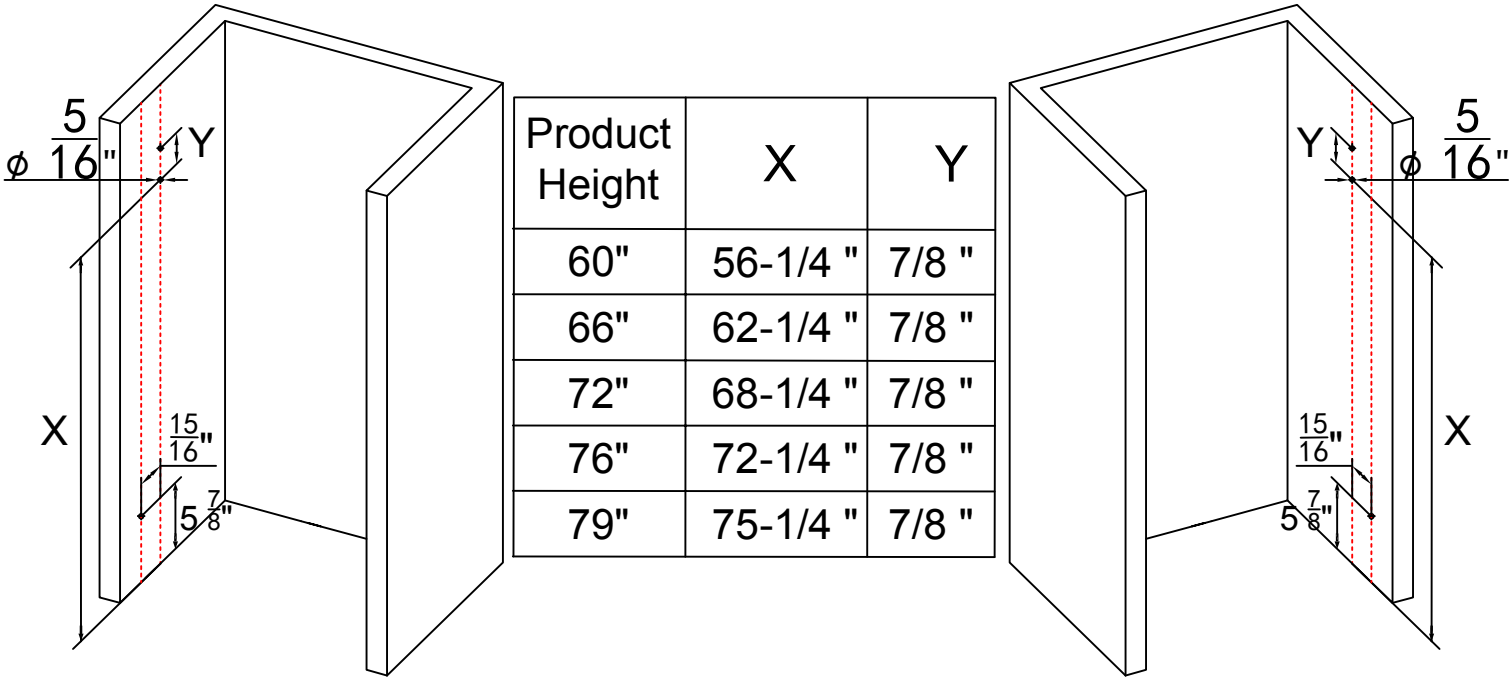

SS08 Punch map

Right-Opening

Left-Opening

Note: Same wall bracket punching data for both walls