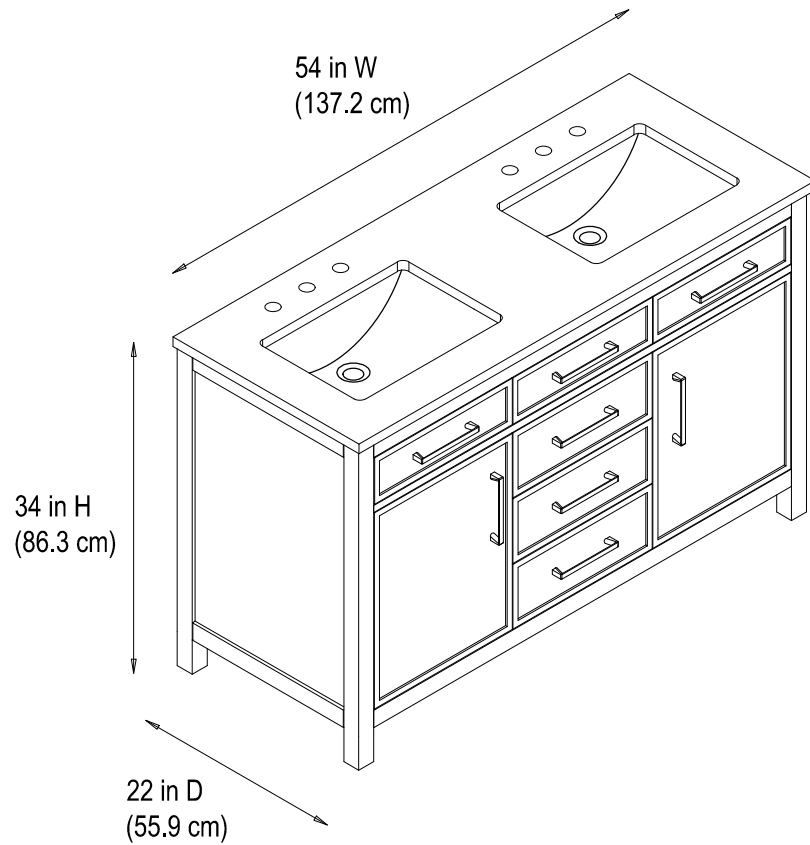

## 54"-D Bathroom Vanity

54 in. W x 22 in. D x 34 in. H  
(137.2 cm x 55.9 cm x 86.3 cm)

## Top View

## Back View