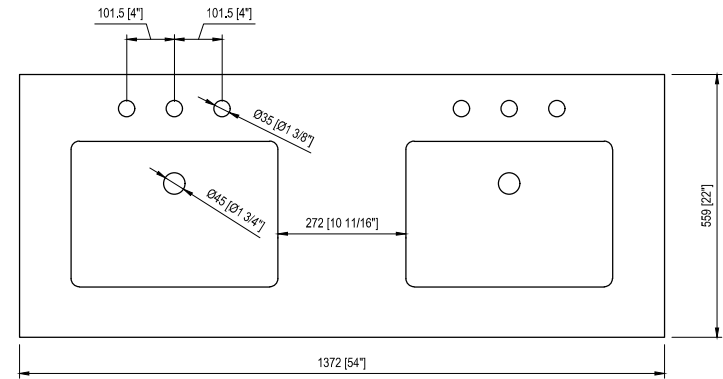

## 54"-D Bathroom Vanity

54 in. W x 22 in. D x 34 in. H  
(137.2 cm x 55.9 cm x 86.3 cm)

## Top View