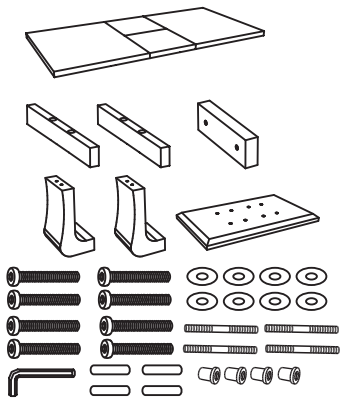

- Read instructions, cover to cover-
- Have 2 adults on hand for assembly-
- Do not assemble on flooring or carpet-
- Assemble on a clean non- marring surface (packing foam)-
- Save all packaging until finished-

Step 1

Unpack and place all parts on a clean , soft surface

Step 2