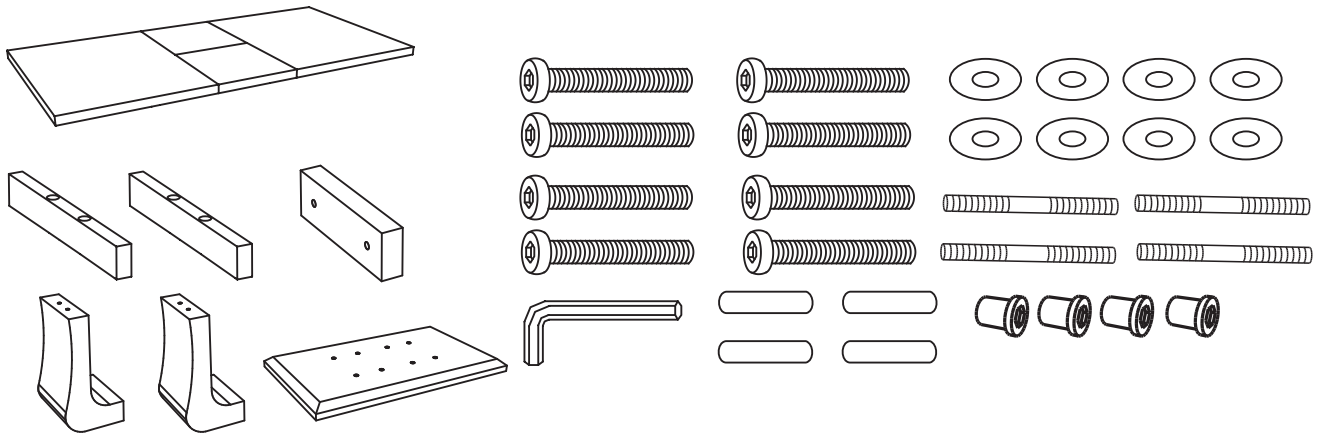

Assembly Instructions

Caution:Pls read the AI before you proceed.

TABLE

CAUTION:

Pls follow up the AI , when assemble the table leave your child away

Parts List

NO.	Picture	Description	Qty
A		Top	1
B		Conection B	2
C		Leg	2
D		Conection D	1
E		Base	1
F	M8X30mm	Conection F	4
G	M8X45mm	Screw	8
H	M8X20mm	Gasket	8
I	Φ 8X120mm	Pulling rod	4
J	M8X22mm	Screw	4
K	M5	Allen key	1

Assembly Preparation Before Beginning Assembly

-  • Read instructions, cover to cover-
-  • Have 2 adults on hand for assembly-
-  • Do not assemble on flooring or carpet-
-  • Assemble on a clean non- marring surface (packing foam)-
-  • Save all packaging until finished-