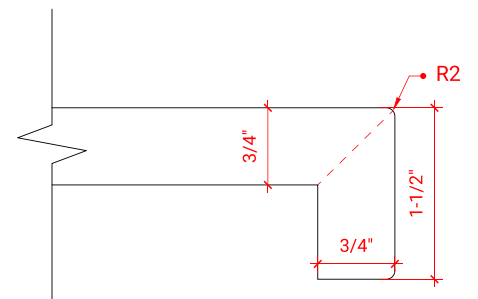

60" SINGLE SINK BASE CABINET

BASE CABINET DIMENSIONS

60" W x 21.5" D x 34.5" H

FEATURES

- Solid wood frame & plywood panels
- Dovetail drawers and joints
- Soft closing doors & drawers

HARDWARE FINISHES

Brushed Nickel Satin Brass Matte Black Polished Chrome

AVAILABLE COLORS

White Grey Midnight Blue

FRONT VIEW

SIDE VIEW

PLAN VIEW

60" SINGLE OVAL SINK COUNTERTOP WITH 1.5 IN. THICKNESS

OVERALL DIMENSIONS

60.25" W x 22" D x 1.5" H

COUNTERTOP OPTIONS

Carrara White Quartz

FEATURES

- Solid countertop with mitered edges & seams
- Undermount white oval sink
- Pre-drilled for 8" widespread faucet

INCLUDED

- Countertop
- Matching Backsplash
- Oval Sink

COUNTERTOP PLAN VIEW

EDGE SIDE VIEW

THREE DIMENSIONAL COUNTERTOP VIEW