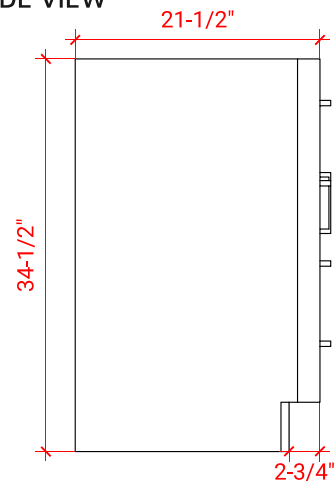

60" SINGLE SINK BASE CABINET

BASE CABINET DIMENSIONS

60" W x 21.5" D x 34.5" H

FEATURES

- Solid wood frame & plywood panels
- Dovetail drawers and joints
- Soft closing doors & drawers

HARDWARE FINISHES

Brushed Nickel Satin Brass Matte Black Polished Chrome

AVAILABLE COLORS

White Grey Midnight Blue

FRONT VIEW

SIDE VIEW

PLAN VIEW

60" SINGLE OVAL SINK COUNTERTOP WITH 1.5 IN. THICKNESS

OVERALL DIMENSIONS

60.25" W x 22" D x 1.5" H

COUNTERTOP PLAN VIEW

EDGE SIDE VIEW

THREE DIMENSIONAL COUNTERTOP VIEW