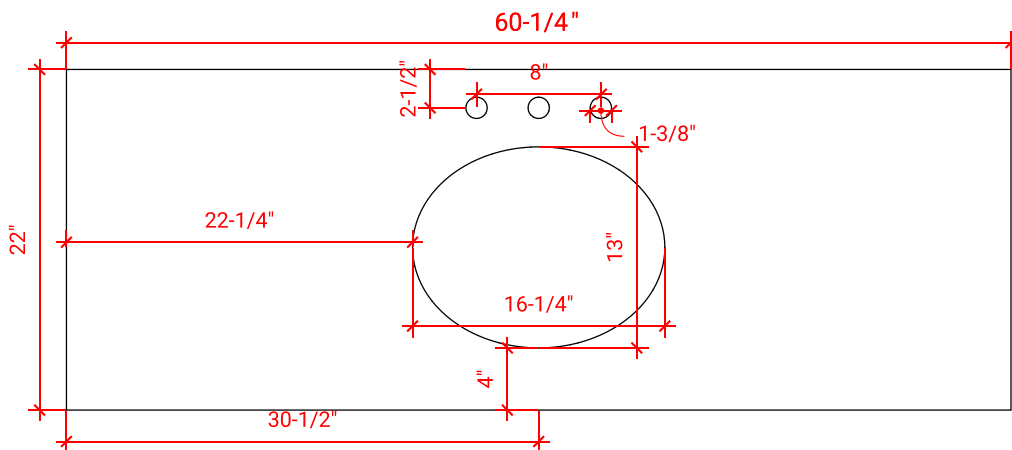

60" SINGLE SINK BASE CABINET

BASE CABINET DIMENSIONS

60" W x 21.5" D x 34.5" H

FEATURES

- Solid wood frame & plywood panels
- Dovetail drawers and joints
- Soft closing doors & drawers

HARDWARE FINISHES

Brushed Nickel Satin Brass Matte Black Polished Chrome

AVAILABLE COLORS

White Grey Midnight Blue

FRONT VIEW

SIDE VIEW

PLAN VIEW

60" SINGLE OVAL SINK COUNTERTOP WITH 1.5 IN. THICKNESS

OVERALL DIMENSIONS

60.25" W x 22" D x 1.5" H

COUNTERTOP OPTIONS

Carrara White Quartz

FEATURES

- Solid countertop with mitered edges & seams
- Undermount white oval sink
- Pre-drilled for 8" widespread faucet

INCLUDED

- Countertop
- Matching Backsplash
- Oval Sink

COUNTERTOP PLAN VIEW

EDGE SIDE VIEW

THREE DIMENSIONAL COUNTERTOP VIEW