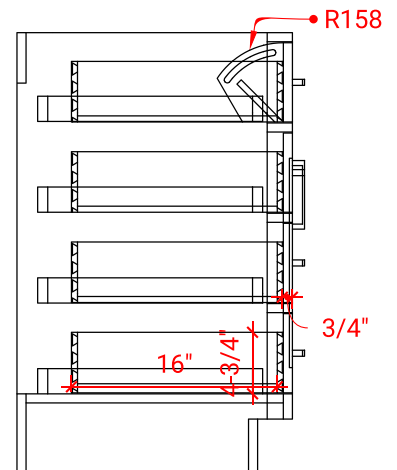

60" SINGLE SINK BASE CABINET

BASE CABINET DIMENSIONS

60" W x 21.5" D x 34.5" H

FEATURES

- Solid wood frame & plywood panels
- Dovetail drawers and joints
- Soft closing doors & drawers

HARDWARE FINISHES

Brushed Nickel Satin Brass Matte Black Polished Chrome

AVAILABLE COLORS

White Grey Midnight Blue

FRONT VIEW

SIDE VIEW

PLAN VIEW

60" SINGLE OVAL SINK COUNTERTOP WITH 1.5 IN. THICKNESS

OVERALL DIMENSIONS

60.25" W x 22" D x 1.5" H

COUNTERTOP PLAN VIEW

EDGE SIDE VIEW

THREE DIMENSIONAL COUNTERTOP VIEW