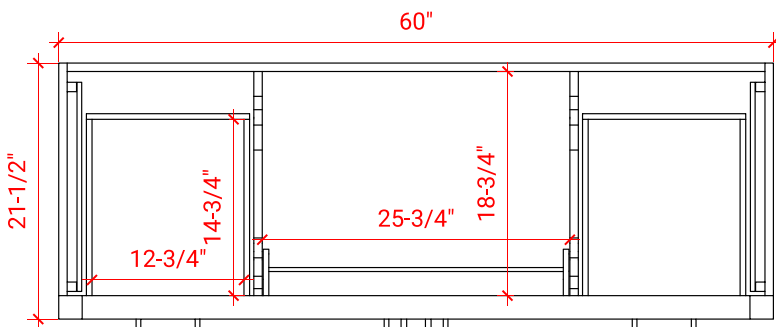

60" SINGLE SINK BASE CABINET

BASE CABINET DIMENSIONS

60" W x 21.5" D x 34.5" H

FEATURES

- Solid wood frame & plywood panels
- Dovetail drawers and joints
- Soft closing doors & drawers

HARDWARE FINISHES

Brushed Nickel Satin Brass Matte Black Polished Chrome

AVAILABLE COLORS

White Grey Midnight Blue

FRONT VIEW

SIDE VIEW

PLAN VIEW

60" SINGLE OVAL SINK COUNTERTOP WITH 1.5 IN. THICKNESS

OVERALL DIMENSIONS

60.25" W x 22" D x 1.5" H

COUNTERTOP OPTIONS

Carrara White Quartz

FEATURES

- Solid countertop with mitered edges & seams
- Undermount white oval sink
- Pre-drilled for 8" widespread faucet

INCLUDED

- Countertop
- Matching Backsplash
- Oval Sink

COUNTERTOP PLAN VIEW

EDGE SIDE VIEW

THREE DIMENSIONAL COUNTERTOP VIEW