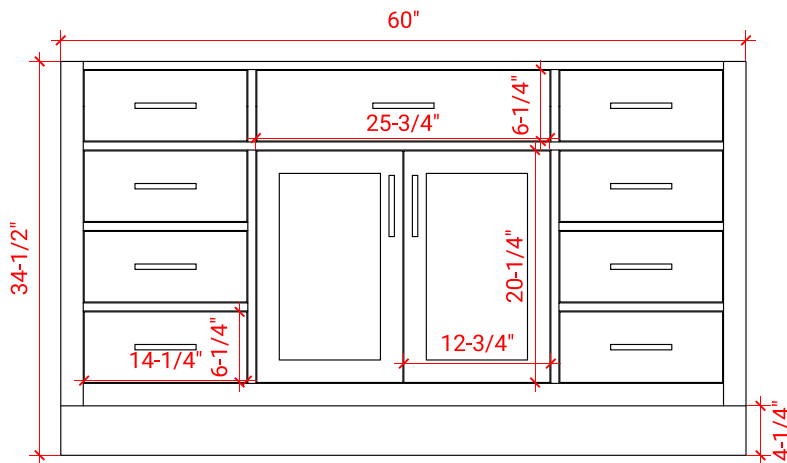

60" SINGLE SINK BASE CABINET

BASE CABINET DIMENSIONS

60" W x 21.5" D x 34.5" H

FEATURES

- Solid wood frame & plywood panels
- Dovetail drawers and joints
- Soft closing doors & drawers

HARDWARE FINISHES

Brushed Nickel Satin Brass Matte Black Polished Chrome

AVAILABLE COLORS

White Grey Midnight Blue

FRONT VIEW

SIDE VIEW

PLAN VIEW

60" SINGLE OVAL SINK COUNTERTOP WITH 1.5 IN. THICKNESS

OVERALL DIMENSIONS

60.25" W x 22" D x 1.5" H

COUNTERTOP OPTIONS

Carrara White Quartz

FEATURES

- Solid countertop with mitered edges & seams
- Undermount white oval sink
- Pre-drilled for 8" widespread faucet

INCLUDED

- Countertop
- Matching Backsplash
- Oval Sink

COUNTERTOP PLAN VIEW

EDGE SIDE VIEW

THREE DIMENSIONAL COUNTERTOP VIEW