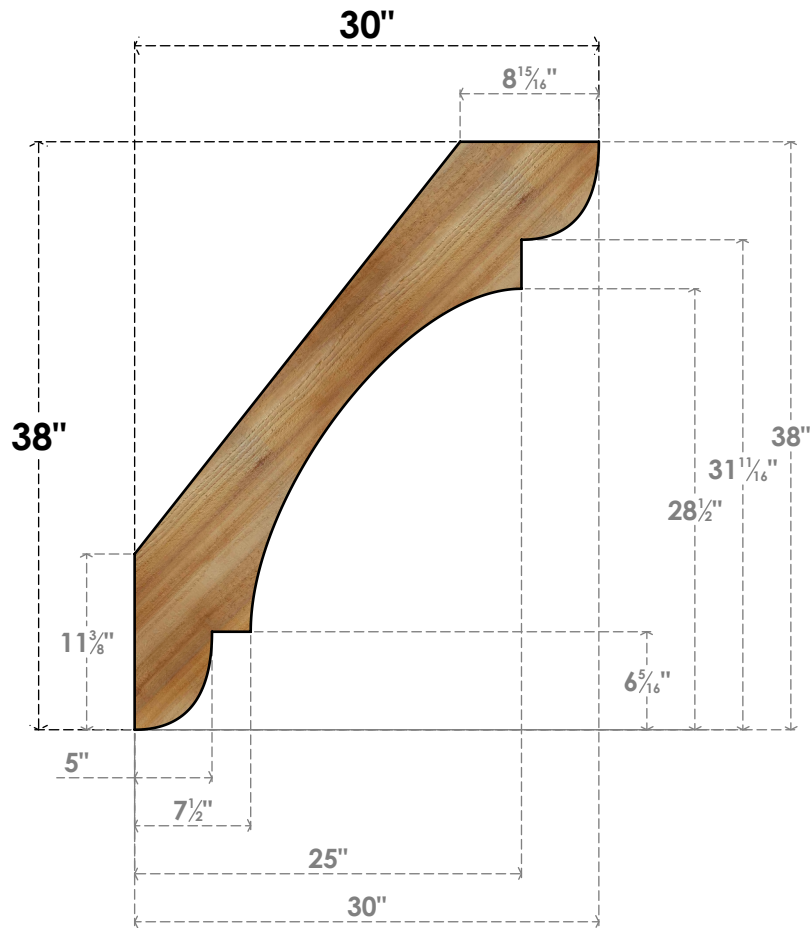

# BRC06X30X38OLY00RWR

6"W X 30"D X 38"H OLYMPIC ROUGH SAWN BRACE, WESTERN RED CEDAR

**SIDE**

**FRONT**

**EKENA MILLWORK**  
 2300 WEST MAIN ST.  
 CLARKSVILLE, TX 75426  
 TOLL FREE: 866-607-0453  
 WWW.EKENAMILLWORK.COM

**NOTES**

1. INSTALLATION TO BE COMPLETED IN ACCORDANCE WITH MANUFACTURER'S SPECIFICATIONS.
2. DRAWING MAY NOT BE TO SCALE
3. THIS DRAWING IS INTENDED FOR DESIGN AND PLANNING PURPOSES ONLY.
4. ALL INFORMATION CONTAINED HEREIN WAS CURRENT AT THE TIME OF DEVELOPMENT BUT MUST BE REVIEWED AND APPROVED BY THE PRODUCT MANUFACTURER TO BE CONSIDERED ACCURATE.
5. PRODUCTS ARE NOT KILN DRIED. THIS ITEM IS UNIQUE AND WILL CONTAIN THE NATURAL VARIATIONS THAT THE WOOD SPECIES OFFERS. THIS MAY RESULT IN VARIATIONS UP TO 1/4"