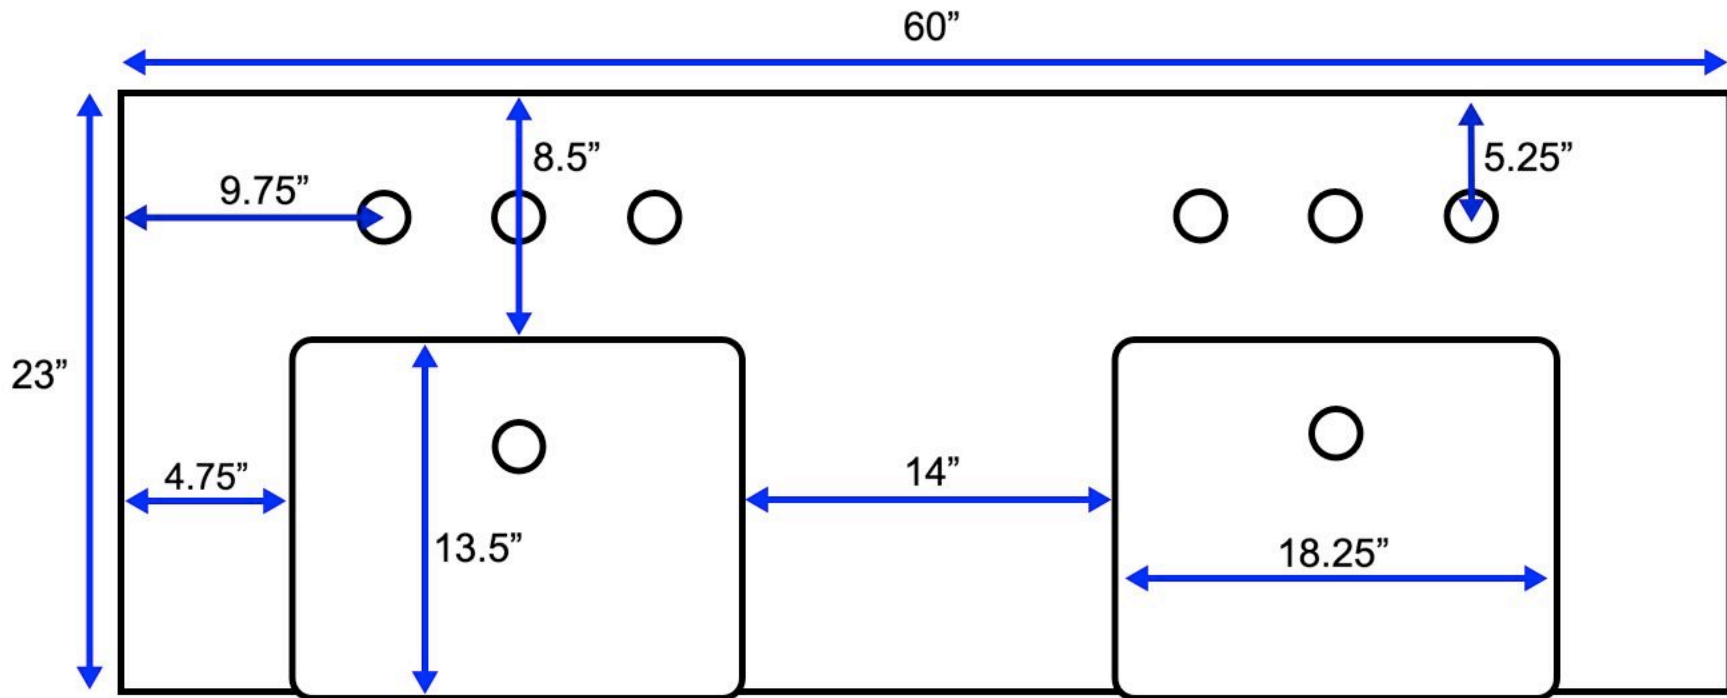

60 inch Double Bath Vanity (Top View)

All measurements are approximate and rounded to the nearest quarter inch.
Please allow for a slight margin of error.