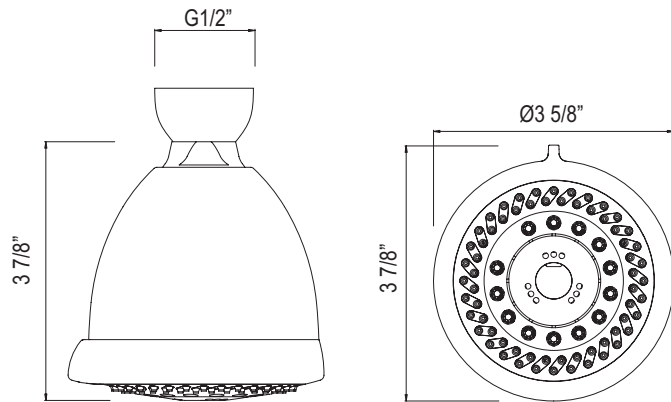

4" 6-FUNCTION SHOWERHEAD

U.5800

FEATURES

- 6-function spray patterns:
 - Stream
 - Stream/Champagne
 - Champagne
 - Champagne/Massage
 - Massage
 - Massage/Stream
- 1/2" female inlet with swivel connection•ABS construction
- Flow rate 1.8 GPM•Anti-calcium components