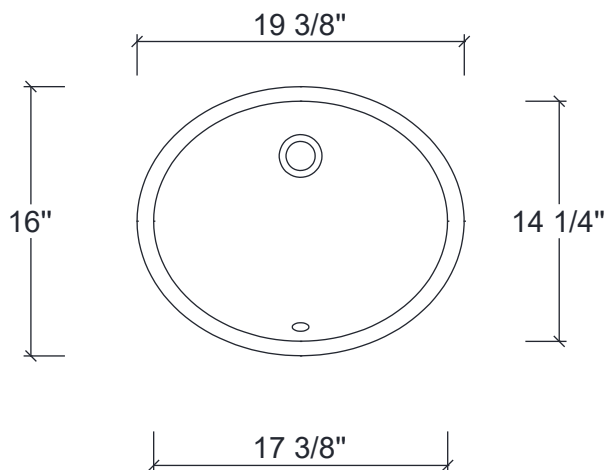

Countertop & Sink

Dimensions:

Countertop: 48"×22"×0.75"

Rectangle undermount basin: 19 3/8"×16"×8 3/8"