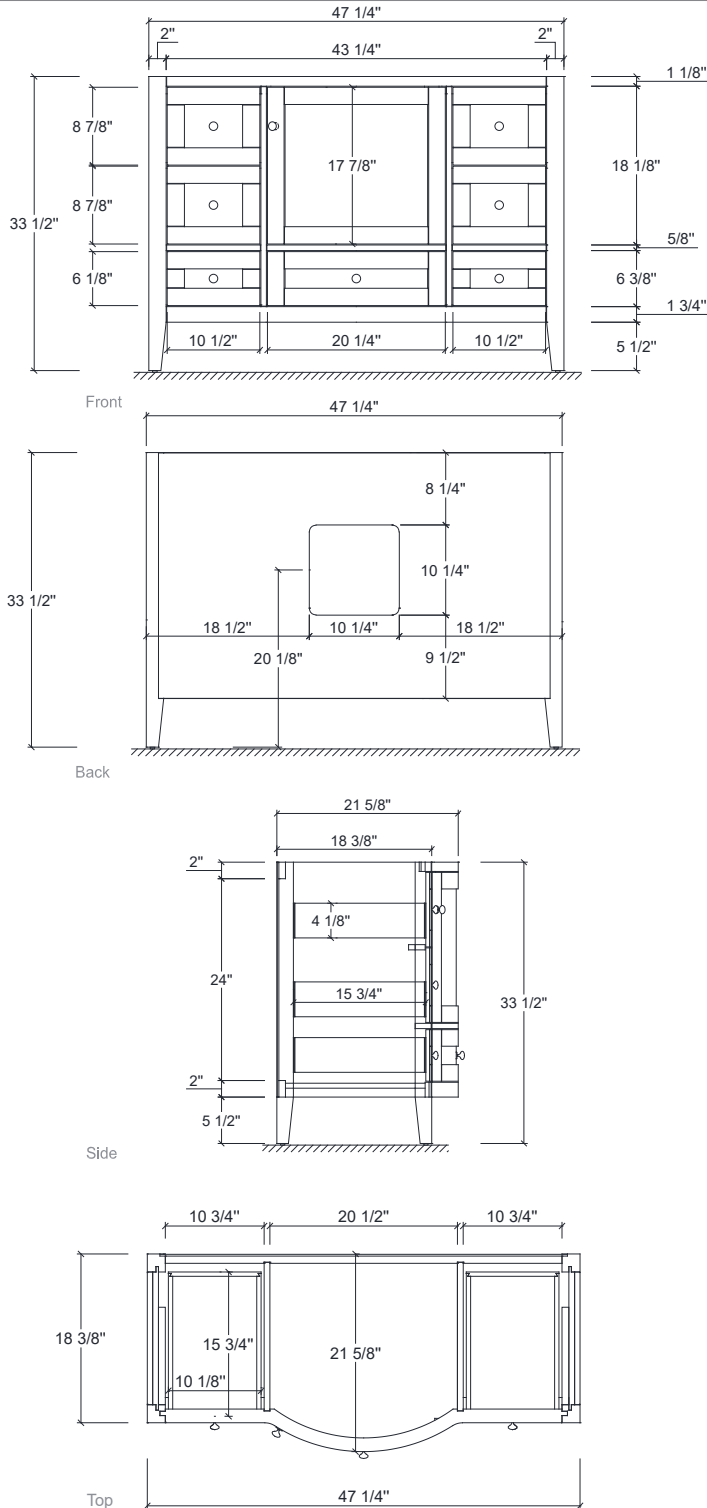

Dimensions

Features

- Solid Wood & Hardwood Construction
- 7 Soft-close Drawers
- 1 Soft-close Doors
- Adjustable leg levelers
- cUPC Undermount Basin

Dimensions:

- 48``X22``X34 1/4``(With Top)
- 47 1/4``X21 5/8``X33 1/2``(Vanity Only)

Countertop: 48"×22"×0.75"

Rectangle undermount basin: 19 3/8"×16"×8 3/8"