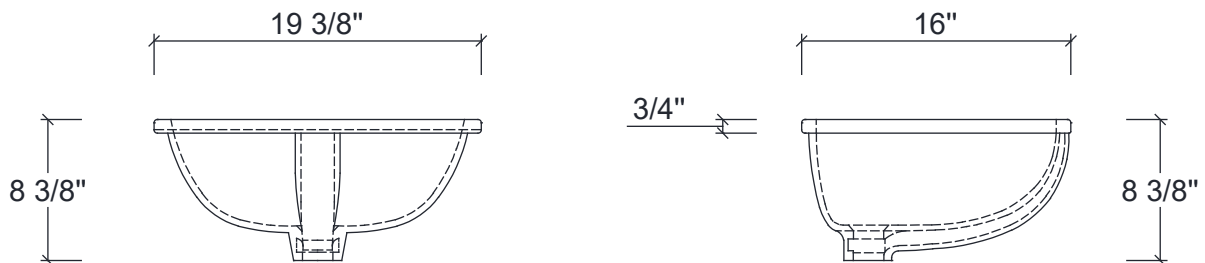

Countertop & Sink

Dimensions:

Countertop: 48"×22"×0.75"

Rectangle undermount basin: 19 3/8"×16"×8 3/8"