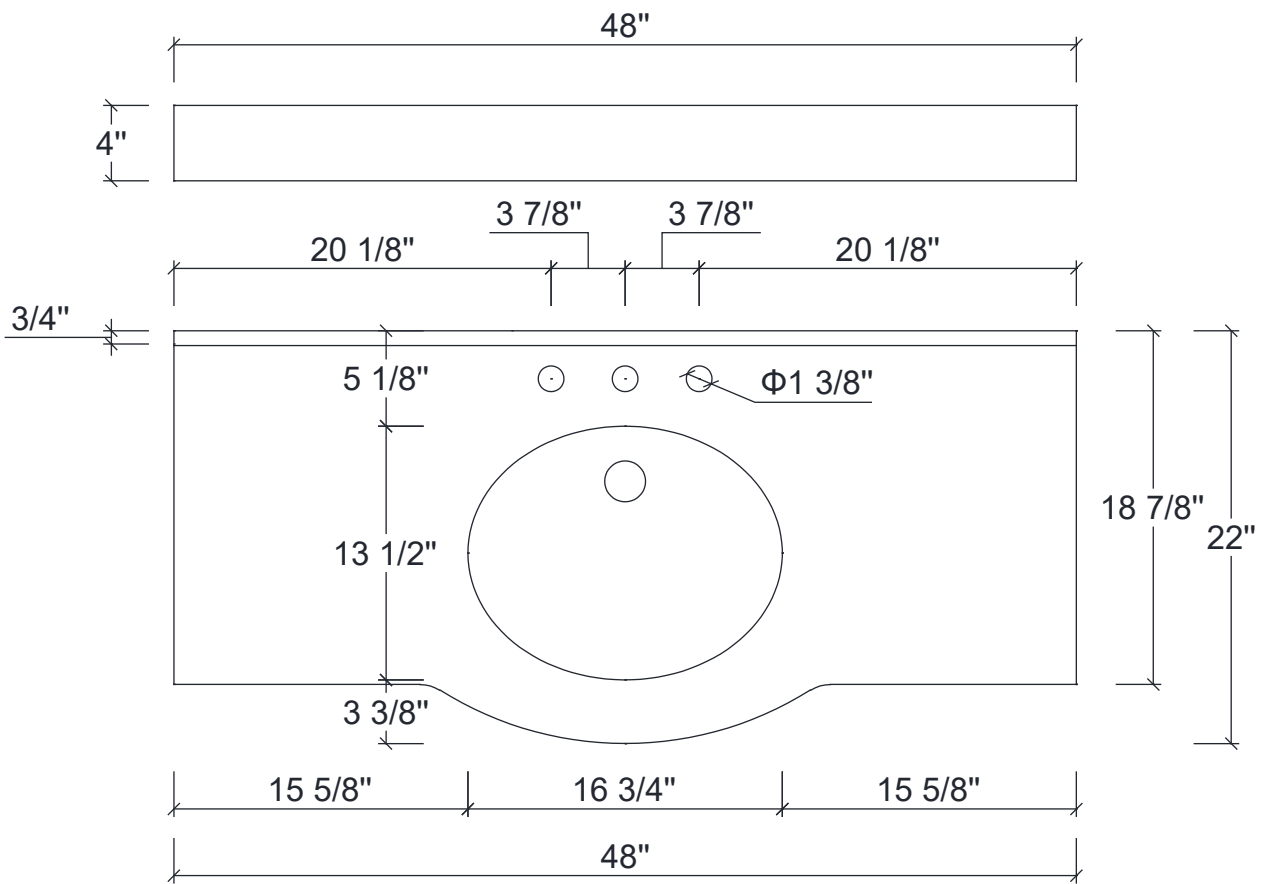

Countertop & Sink

Dimensions:

Countertop: 48"×22"×0.75"

Rectangle undermount basin: 19 3/8"×16"×8 3/8"