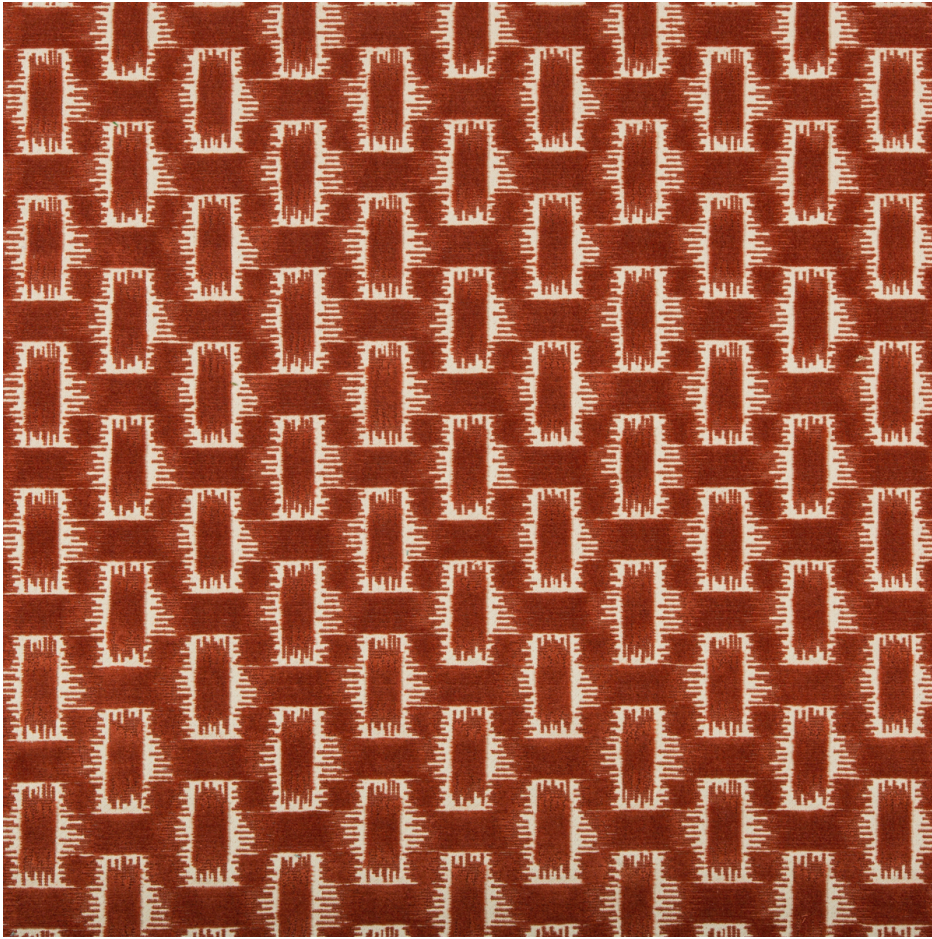

Chambord Velvet - Saffron

SKU: 8020116.22.0

SKU: **8020116.22.0**

Repeat UOM: **in in (0 cm)**

Horizontal Repeat: **6.77 in (17.2 cm)**

Type: **Velvet**

Railroaded: **No**

Composition: **Cotton - 84%, Linen - 16%**

Width: **55.1 in (139.95 cm)**

Vertical Repeat: **2.99 in (7.59 cm)**

Brand: **Brunschwig & Fils**

Finish: **Sheared, Softened**

End Use: **Upholstery**

Performance ACT Symbols: **A**