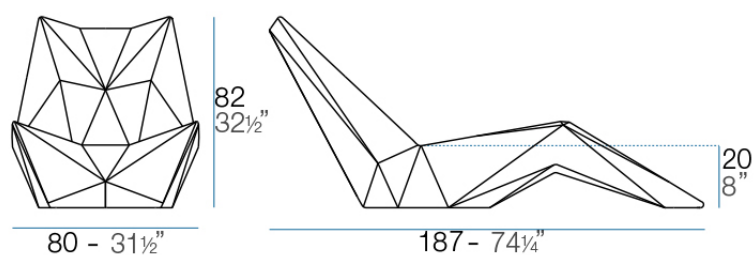

Faz sunbed 187x80x82cm

by Ramón Esteve

Faz is a modular collection of outdoor furniture and planters designed by Ramón Esteve for Vondom. He is the architect of harmony, serenity, timelessness and universality, and he has created mineral and emphatic shapes that make Faz a design that contextualizes with homes and installations. An ambience, encircling as a result of the blissful combination of the material and lighting, so that the sole sensation would be its fusion.

Info

Description

Made of polyethylene resin by rotational moulding. 100% Recyclable. Item suitable for indoor and outdoor use. Available in different finishes.

Weight: 25 Kg

FAZ
FAZ SUNBED

Finishes

finishes