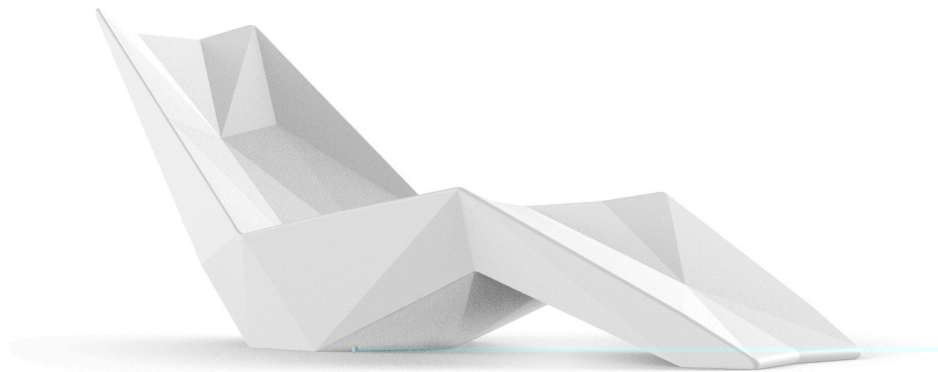

Faz sunbed 187x80x82cm

by Ramón Esteve

Faz is a modular collection of outdoor furniture and planters designed by Ramón Esteve for Vondom. He is the architect of harmony, serenity, timelessness and universality, and he has created mineral and emphatic shapes that make Faz a design that contextualizes with homes and installations. An ambience, encircling as a result of the blissful combination of the material and lighting, so that the sole sensation would be its fusion.

Info

Description

Made of polyethylene resin by rotational moulding. 100% Recyclable. Item suitable for indoor and outdoor use. Available in different finishes.

Weight: 25 Kg

FAZ
FAZ SUNBED

Finishes

finishes