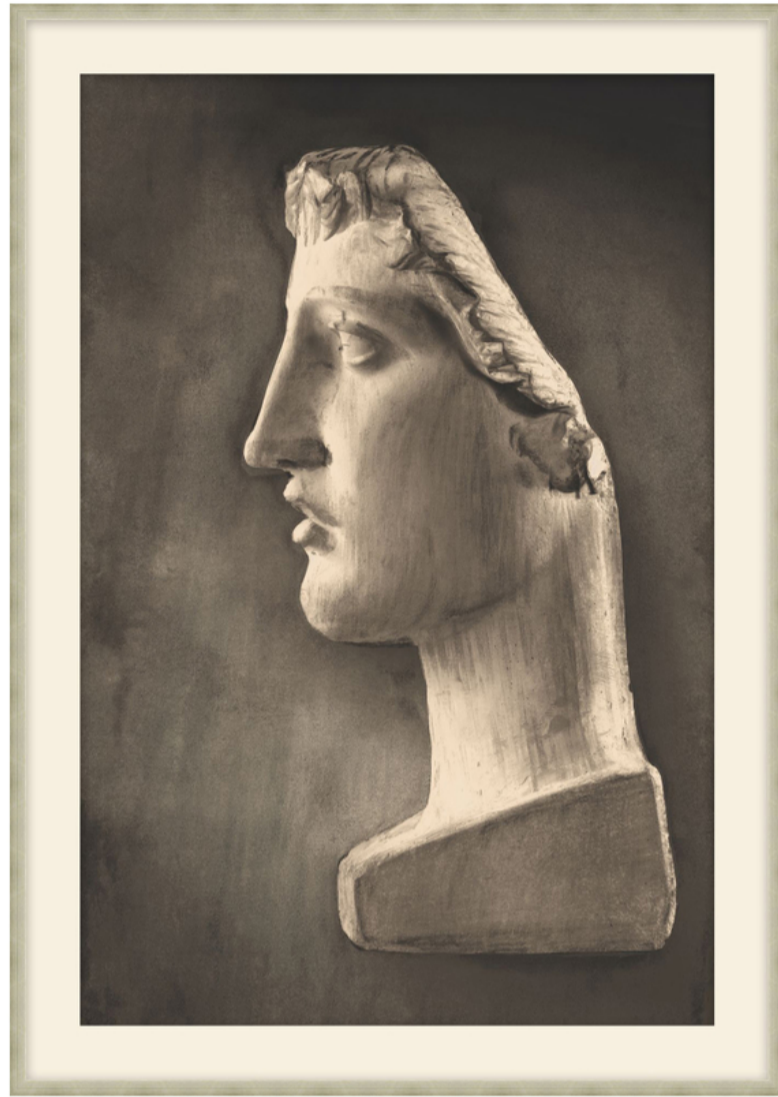

# THEODORE ALEXANDER

## Roman Profile 3

D3128S62542-5113

Wood Frame

Textured Paper - Floated Deckled

M4 - Warm White Smooth + White Core Width:2.5"

W 15½ x D 1¼ x H 19½ inches

Material(s):

Collection: Art by TA

Style: Modern / Formal Modern

Type: Décor / Wall Art